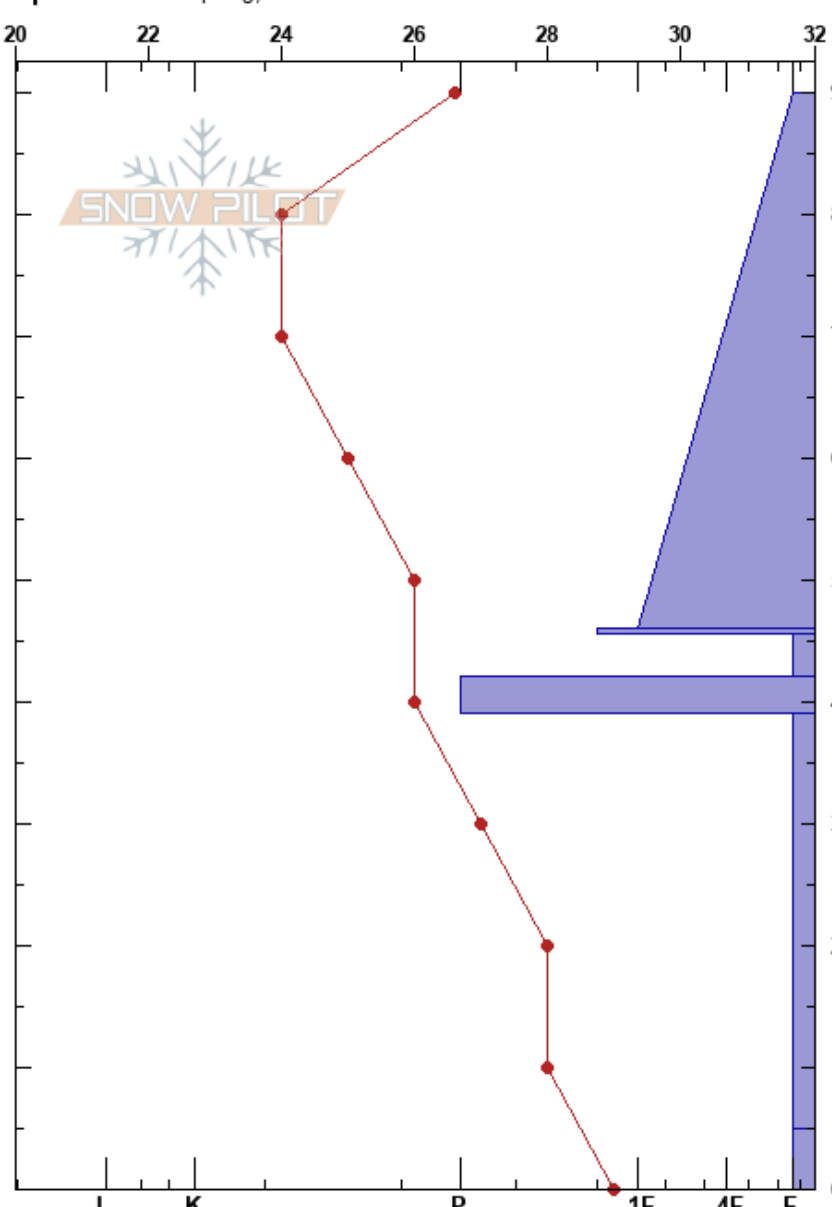

1\_20\_24  
 San Francisco Peaks  
 AZ  
 Elevation: 10664 ft  
 Aspect: N  
 Specifics: Collapsing, localized

Mathieu Brown  
 01/20/2024 - 11:50am  
 Co-ord: 12S 439537W 3911548N  
 Slope Angle: 32°  
 Wind Loading:

Stability:  
 Air Temperature: 33°F  
 Sky Cover: BKN  
 Precipitation: NO  
 Wind: Calm  
 HS:90  
 PF:20  
 PS: 14  
 42-39cm: Problematic layer

Form	Crystal		$\rho$ kg/m <sup>3</sup>	Stability tests & Layer comments
	Size	Moisture		
/	1			
⊙	1			
□	1.5			
⊙	1			← CT11, PC @39cm ← ECTP23 @39cm
^	1.5			
^	2.5			