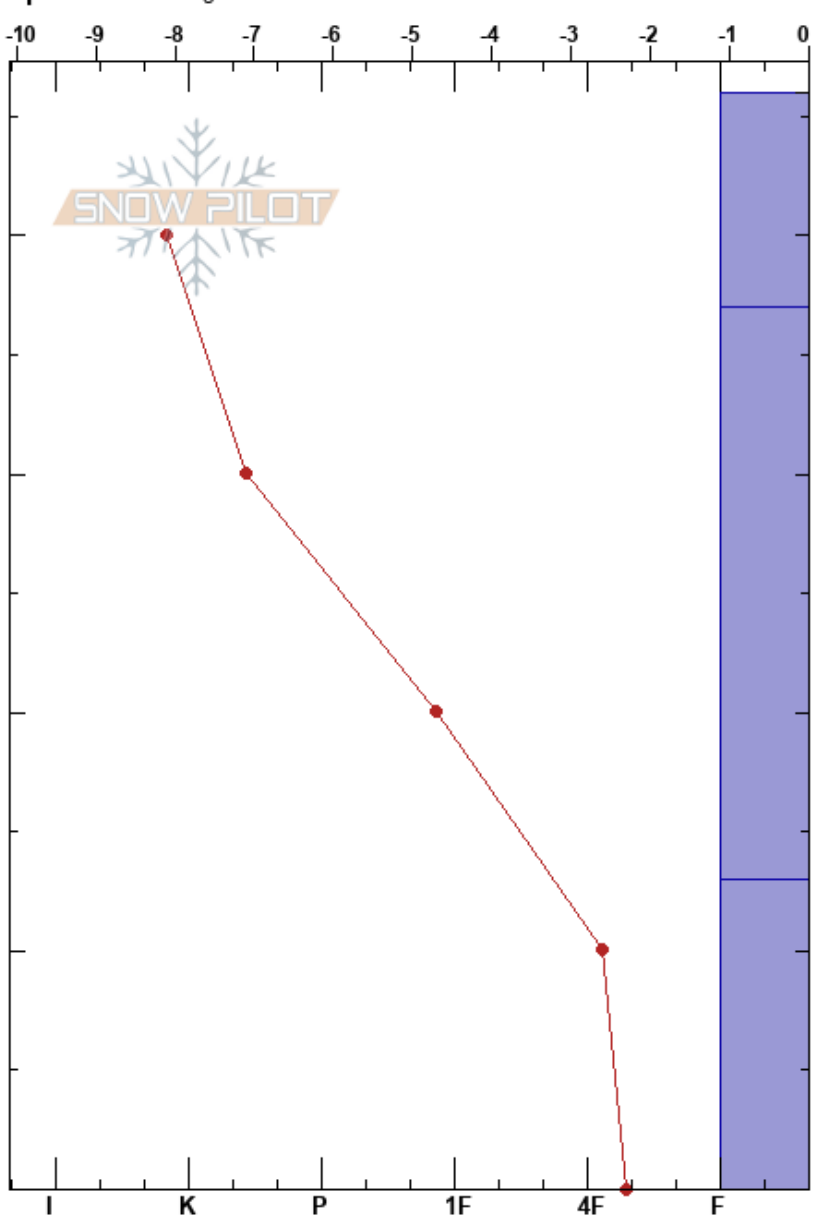

AS1
 Gros Ventre Range
 WY
Elevation:
Aspect: 326°
Specifics: Pit dug in a Ski Area

Sebastian Kyllonen
 01/25/2018 - 1:15am
Co-ord: 43.40110N, -110.35180W
Slope Angle: 17°
Wind Loading:

Stability:
Air Temperature: -1.6°C
Sky Cover: CLR
Precipitation: NO
Wind: Calm

HS:46
Layer Notes:
 13-0cm: Problematic layer

Form	Crystal		ρ kg/m ³	Stability tests & Layer comments
	Size	Moisture		
(•)				
(□)				
(□)				

Notes: