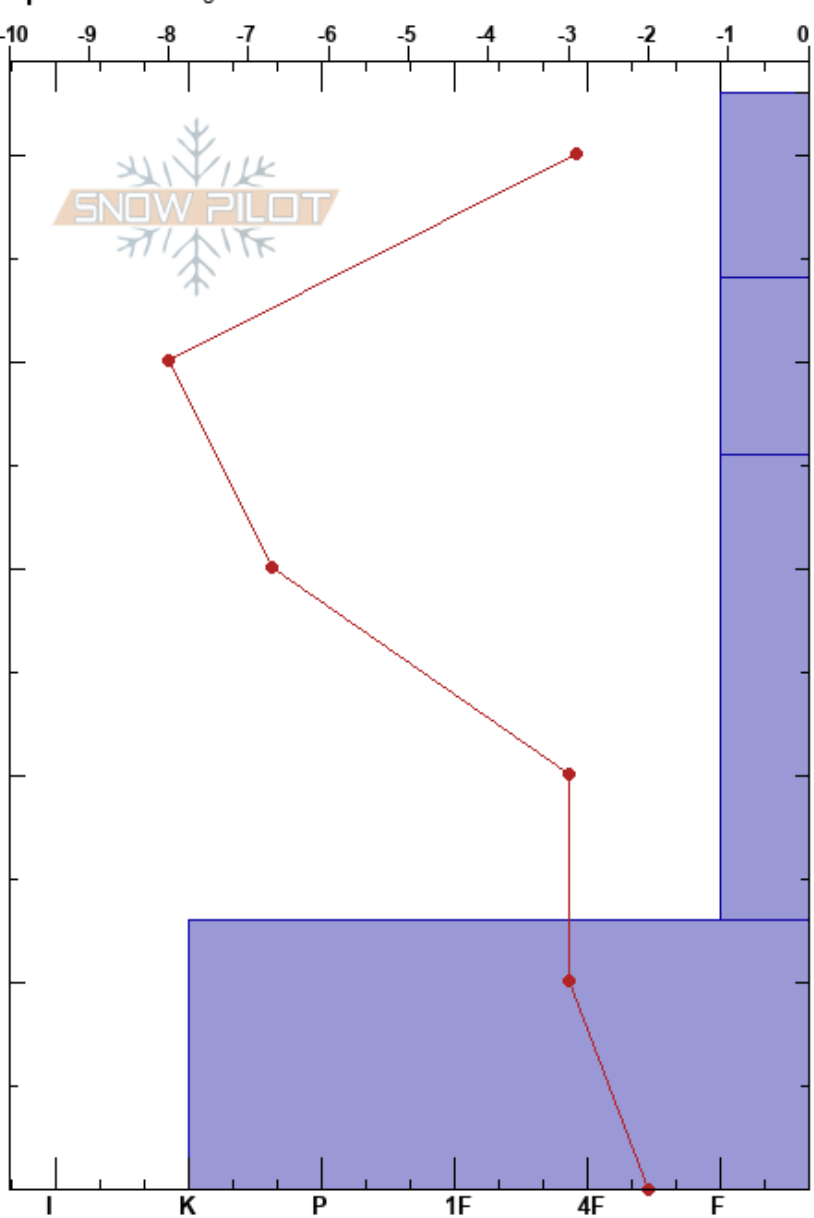

SB1
 Gros Ventre Range
 WY
Elevation:
Aspect: 289°
Specifics: Pit dug in a Ski Area

Sebastian Kyllonen
 01/25/2018 - 11:30am
Co-ord: 43.40500N, -110.35180W
Slope Angle: 15°
Wind Loading:

Stability:
Air Temperature: -7.2°C
Sky Cover: CLR
Precipitation: NO
Wind: Light Breeze

HS:53
Layer Notes:
 13-0cm: Problematic layer

Form	Crystal		ρ kg/m ³	Stability tests & Layer comments
	Size	Moisture		
□				
(●)				
●				
(□)				

Notes: