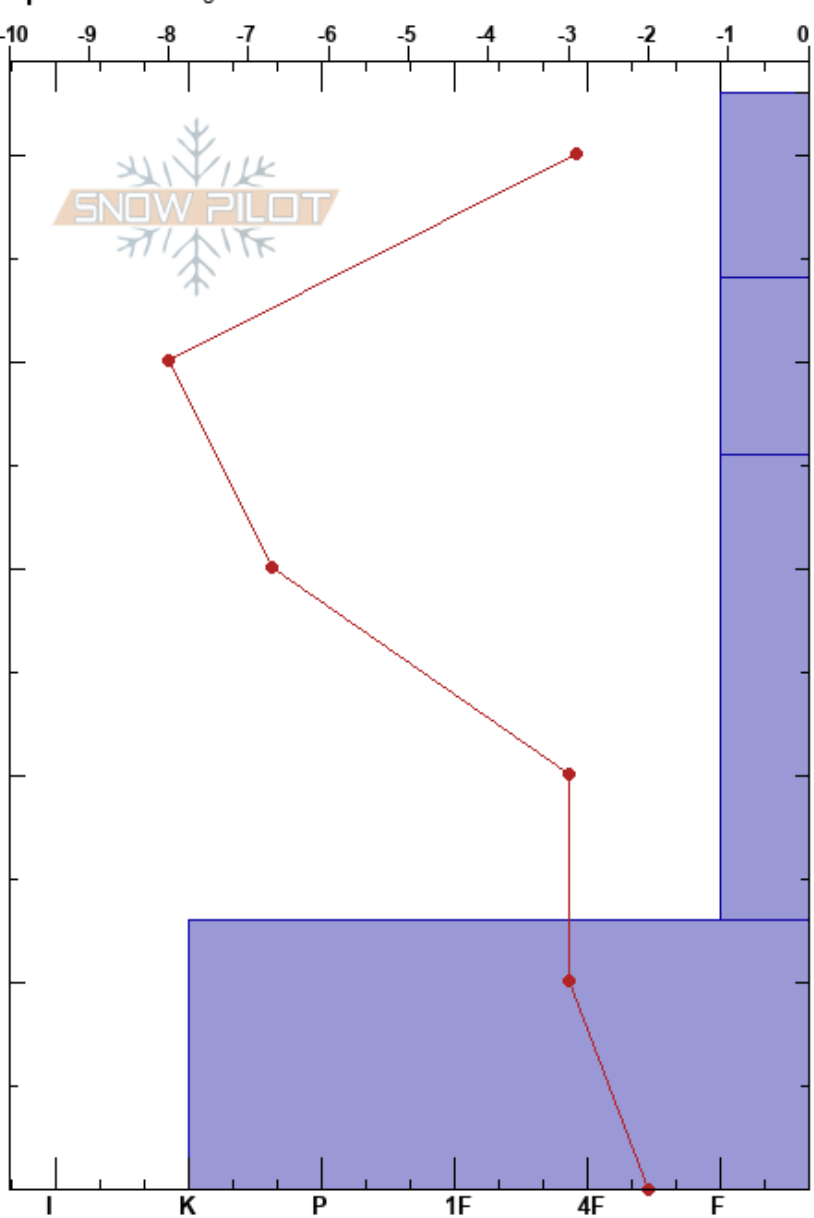

SB1  
 Gros Ventre Range  
 WY  
**Elevation:**  
**Aspect:** 289°  
**Specifics:** Pit dug in a Ski Area

Sebastian Kyllonen  
 01/25/2018 - 11:30am  
**Co-ord:** 43.40500N, -110.35180W  
**Slope Angle:** 15°  
**Wind Loading:**

**Stability:**  
**Air Temperature:** -7.2°C  
**Sky Cover:** CLR  
**Precipitation:** NO  
**Wind:** Light Breeze

**HS:**53  
**Layer Notes:**  
 13-0cm: Problematic layer

Form	Crystal		$\rho$ kg/m <sup>3</sup>	Stability tests & Layer comments
	Size	Moisture		
□				
(●)				
●				
(□)				