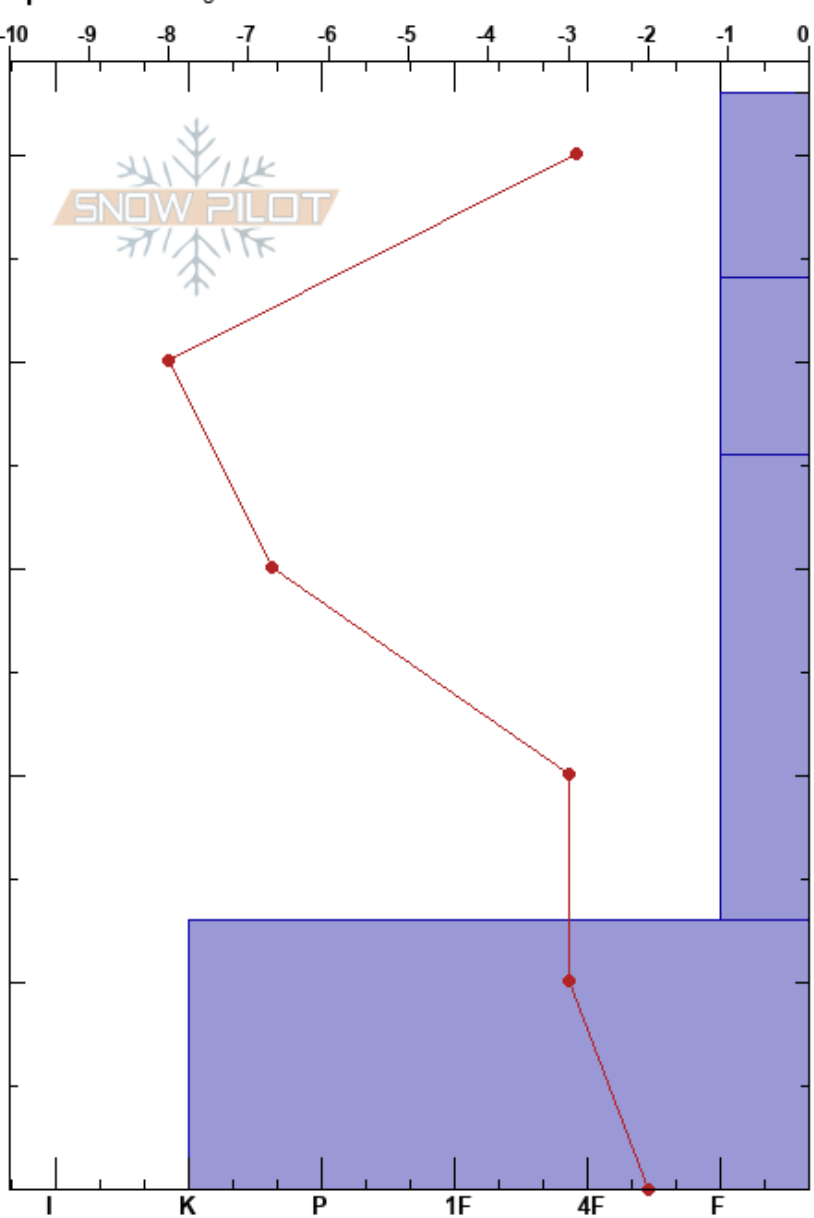

SB1
 Gros Ventre Range
 WY
Elevation:
Aspect: 289°
Specifics: Pit dug in a Ski Area

Sebastian Kyllonen
 01/25/2018 - 11:30am
Co-ord: 43.40500N, -110.35180W
Slope Angle: 15°
Wind Loading:

Stability:
Air Temperature: -7.2°C
Sky Cover: CLR
Precipitation: NO
Wind: Light Breeze

HS:53
Layer Notes:
 13-0cm: Problematic layer

Form	Crystal		ρ kg/m ³	Stability tests & Layer comments
	Size	Moisture		
□				
(●)				
(□)				

Notes: