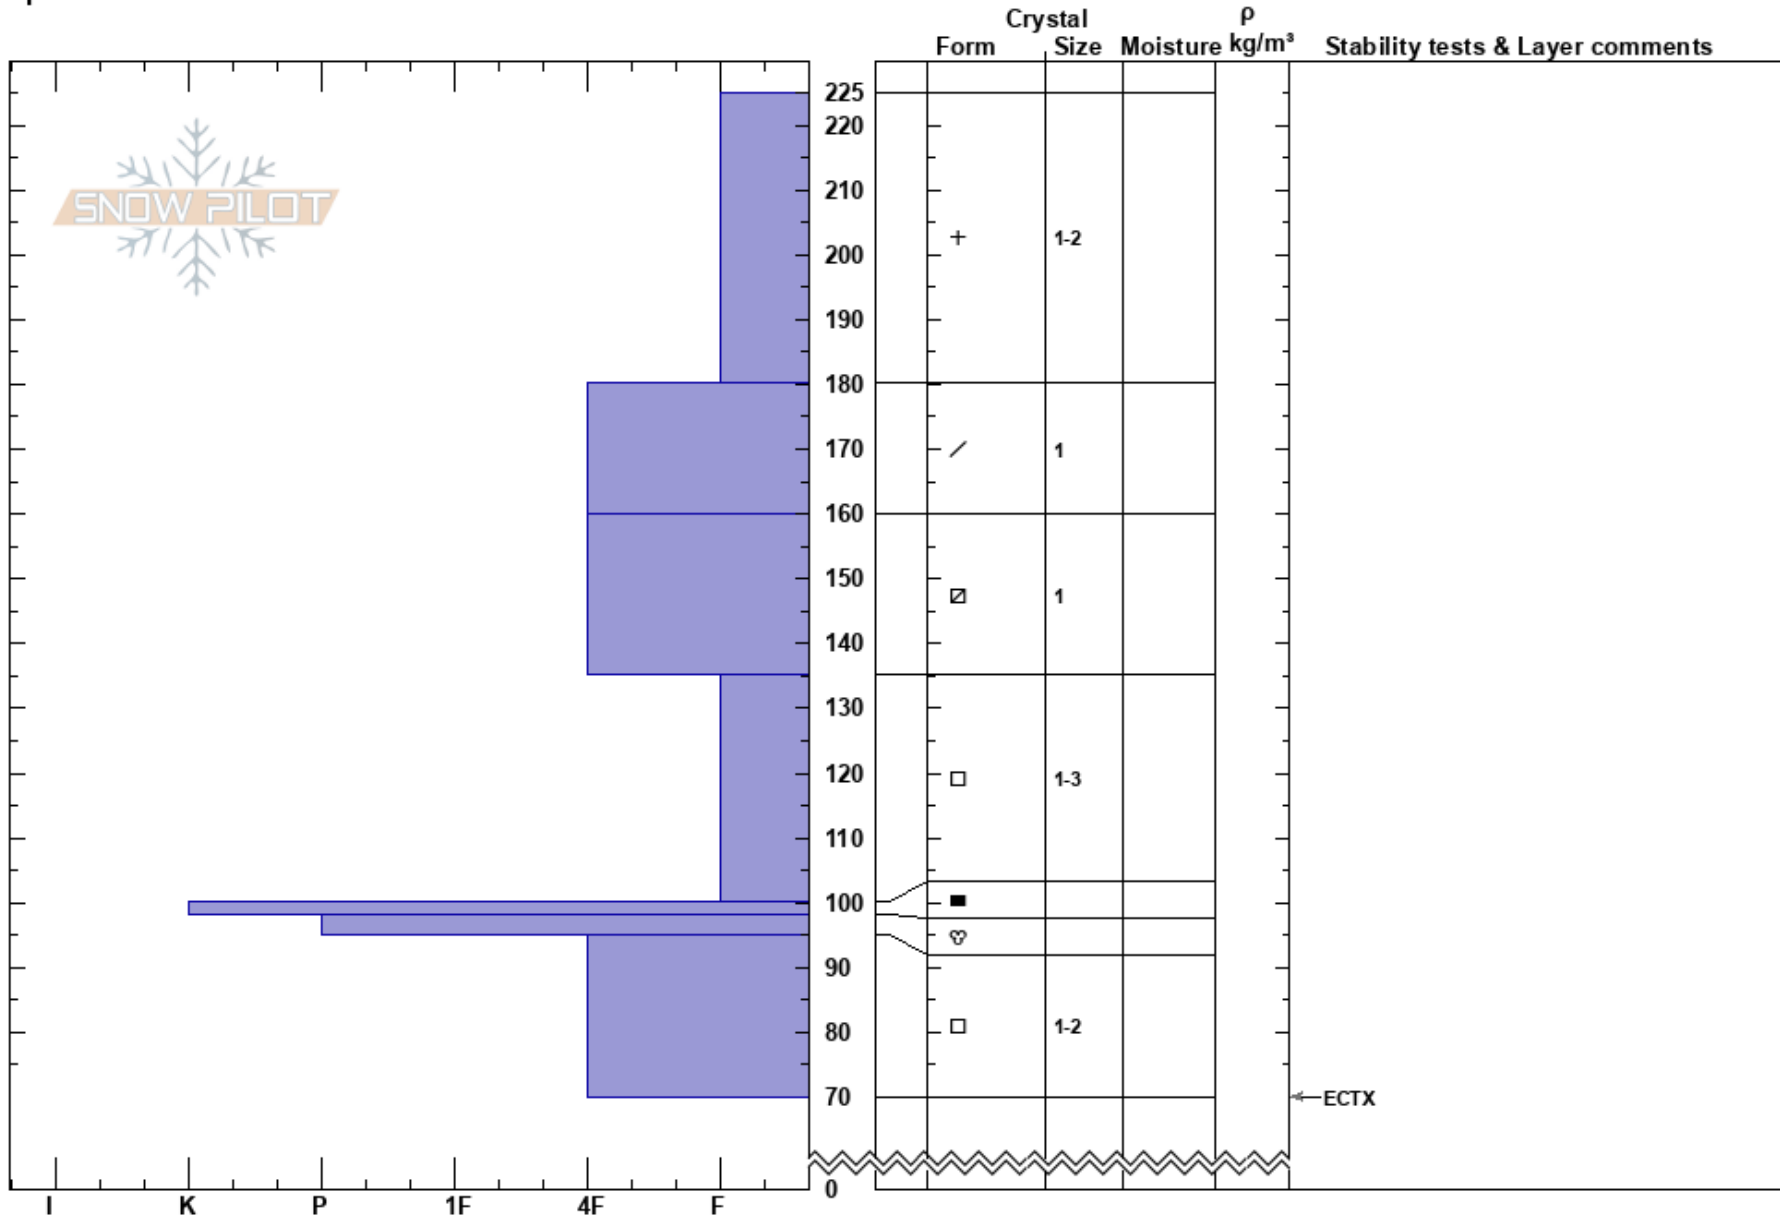

Scotty's
 Teton Range
 WY
 Elevation: 9300 ft
 Aspect: 15°
 Specifics:

Lindsey Fell
 01/24/2018 - 3:00pm
 Co-ord: 43.78168N, -110.92578W
 Slope Angle: 38°
 Wind Loading: no

Stability:
 Air Temperature: -3°C
 Sky Cover: CLR
 Precipitation: NO
 Wind: SW Light Breeze

HS:225
 PF:80
 135-100cm:Problematic layer

Notes: