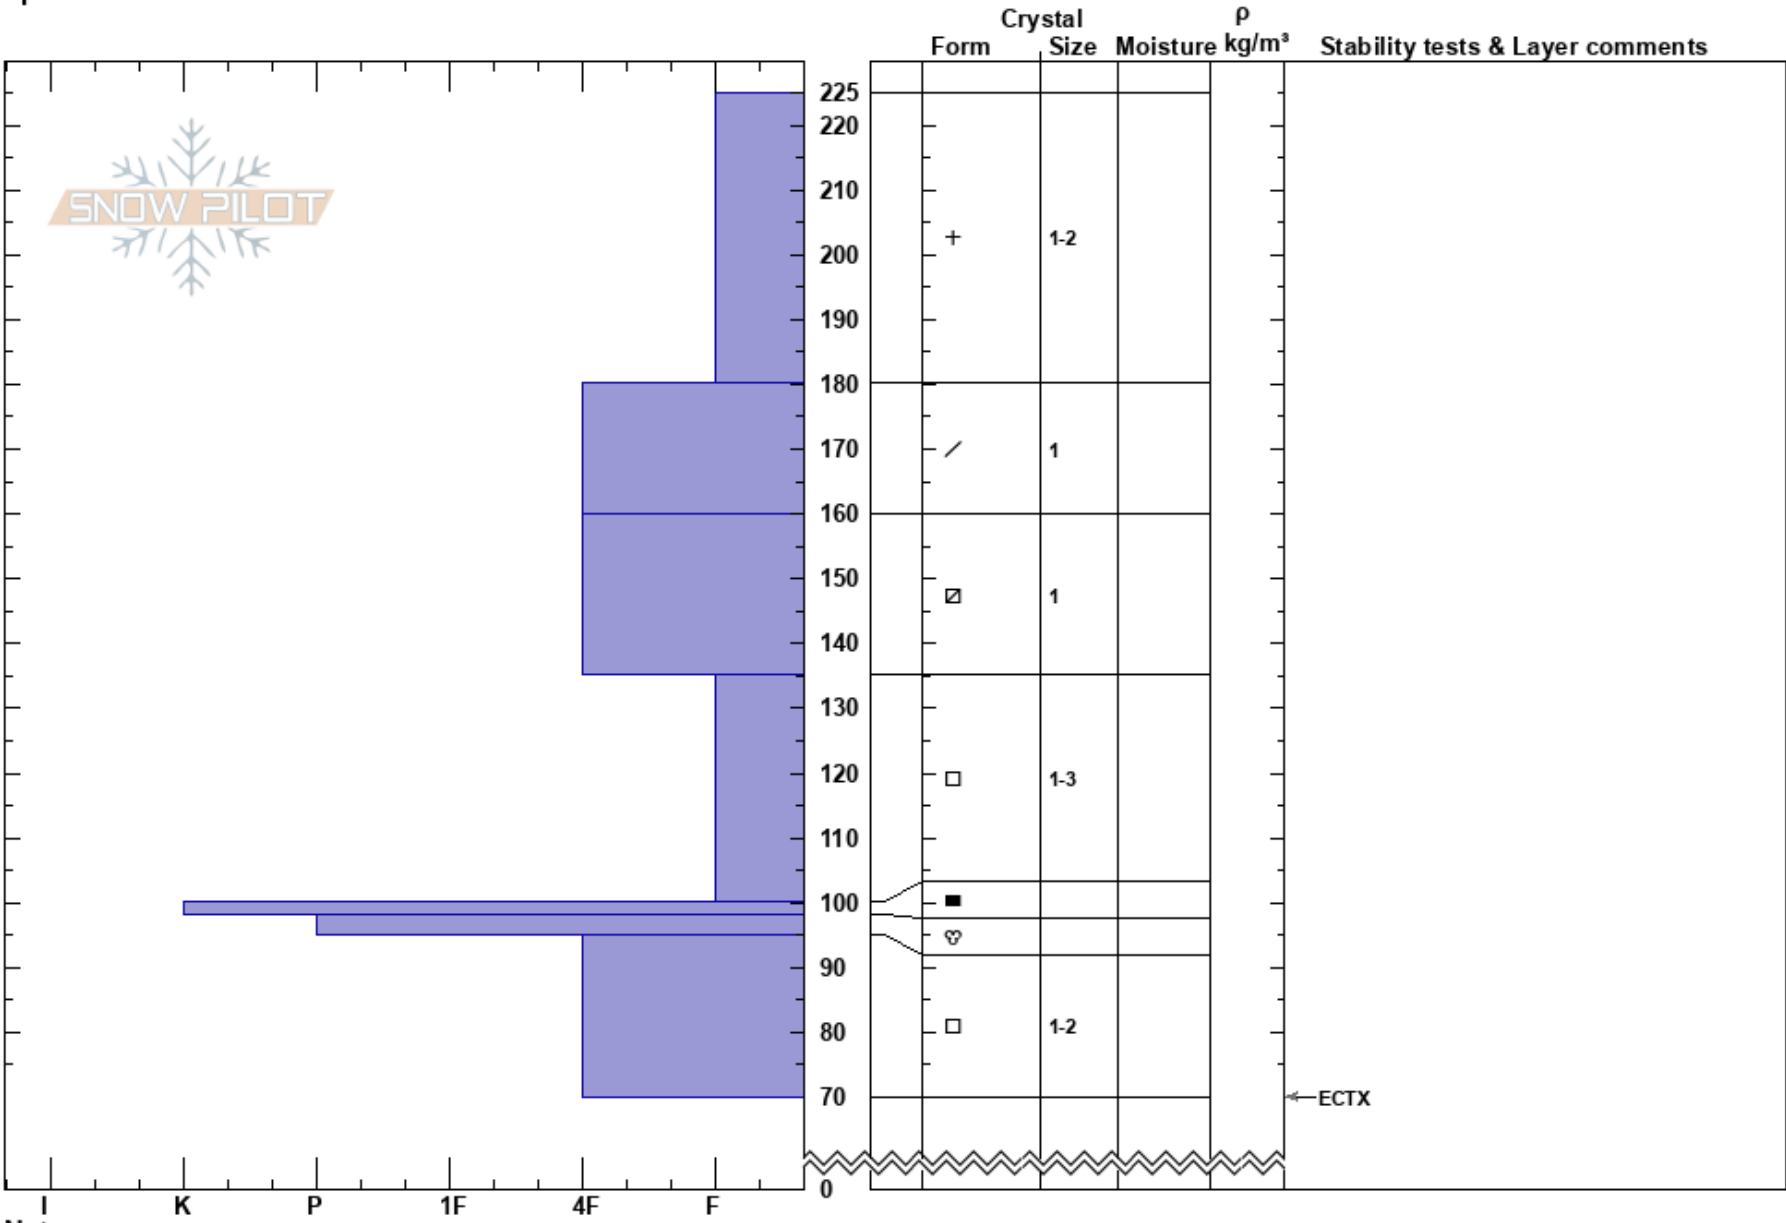

Scotty's  
 Teton Range  
 WY  
 Elevation: 9300 ft  
 Aspect: 15°  
 Specifics:

Lindsey Fell  
 01/24/2018 - 3:00pm  
 Co-ord: 43.78168N, -110.92578W  
 Slope Angle: 38°  
 Wind Loading: no

Stability:  
 Air Temperature: -3°C  
 Sky Cover: CLR  
 Precipitation: NO  
 Wind: SW Light Breeze

HS:225  
 PF:80  
 135-100cm:Problematic layer

Notes: