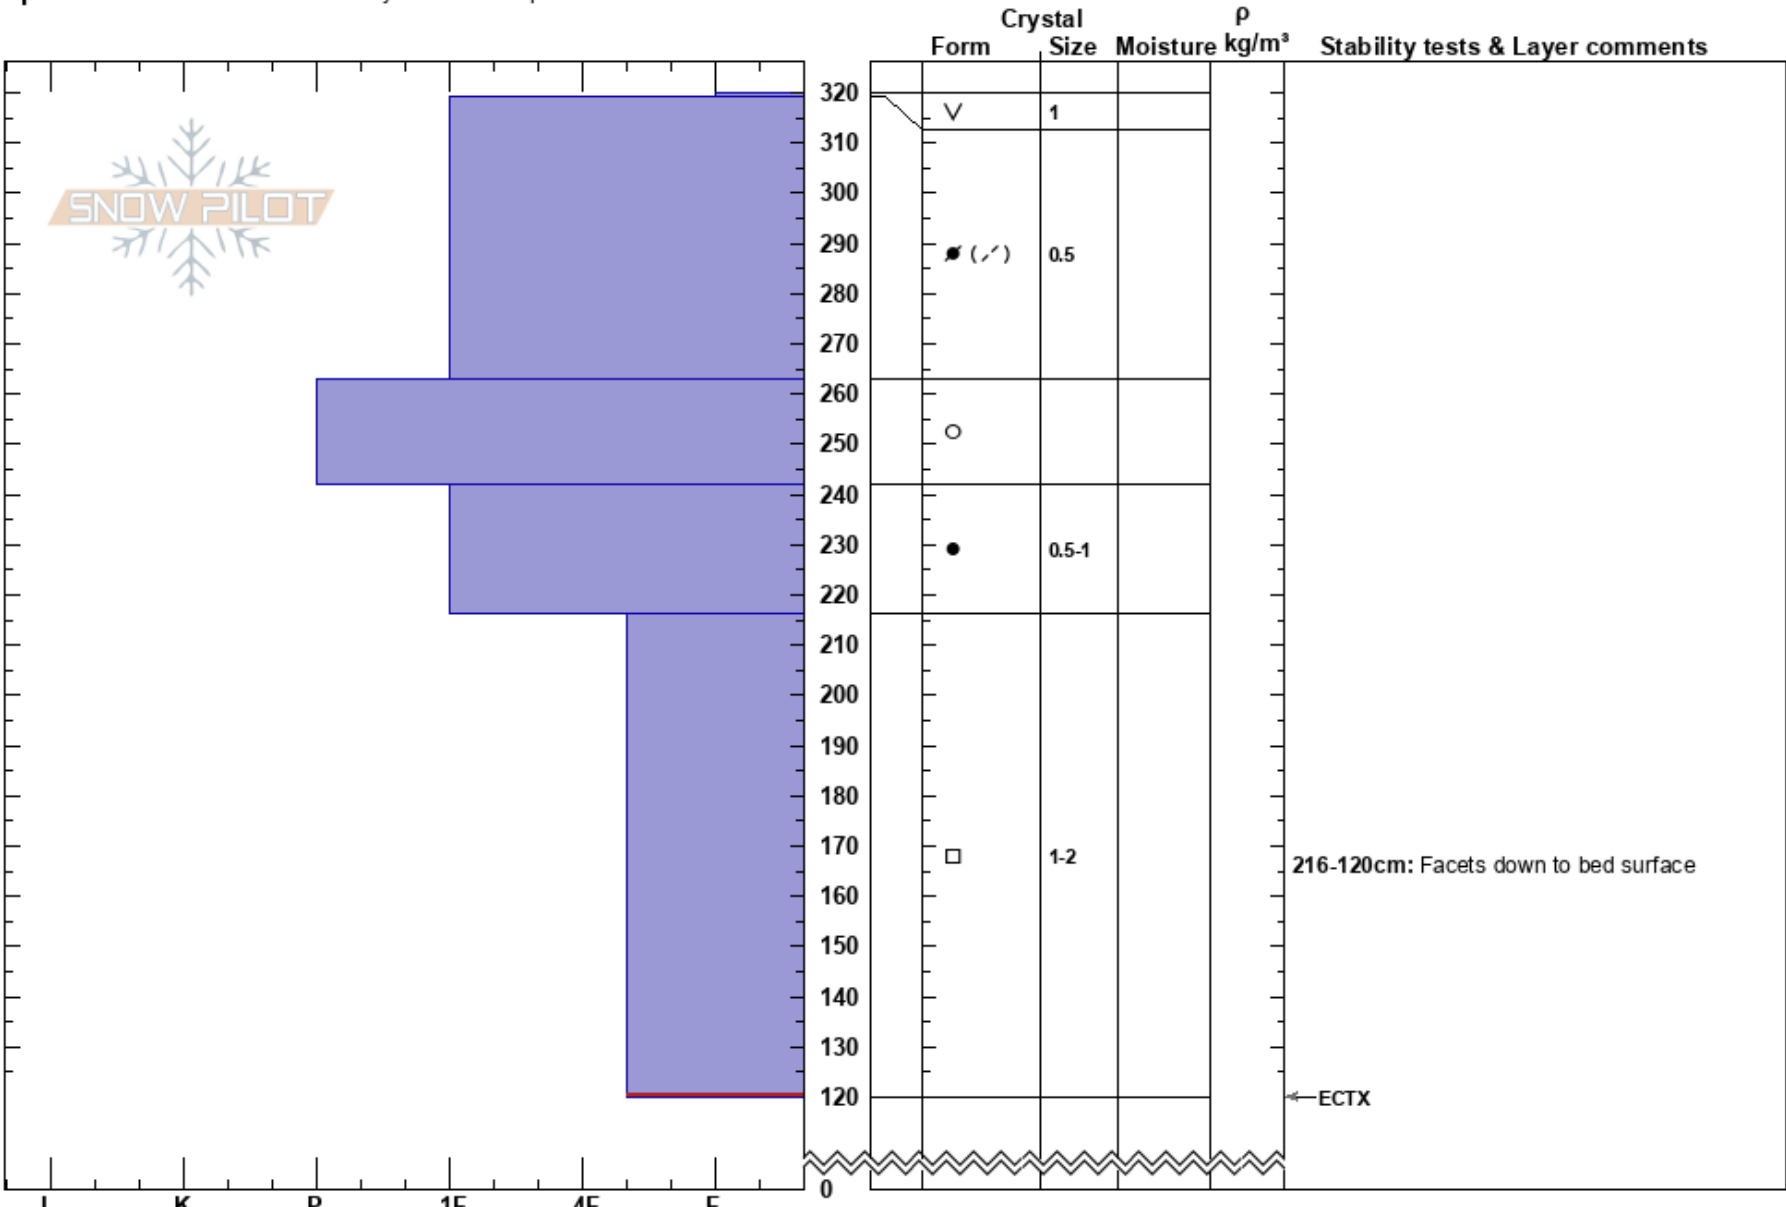

South Bowl Crown Right Lindsey Fell
 Teton Range 01/15/2018 - 12:00pm
 WY
Elevation: 9100 ft
Aspect: 125°
Specifics: Recent avalanche activity on similar slopes

Stability:
Air Temperature: 1°C
Sky Cover: CLR
Precipitation: NO
Wind: N Light Breeze

HS:320
PF:5
Layer Notes:
 216-120cm: Facets down to bed surface
 216-120cm: Problematic layer

Notes: Pit dug on the Right Path of the South Bowl slide, 2 days after event.