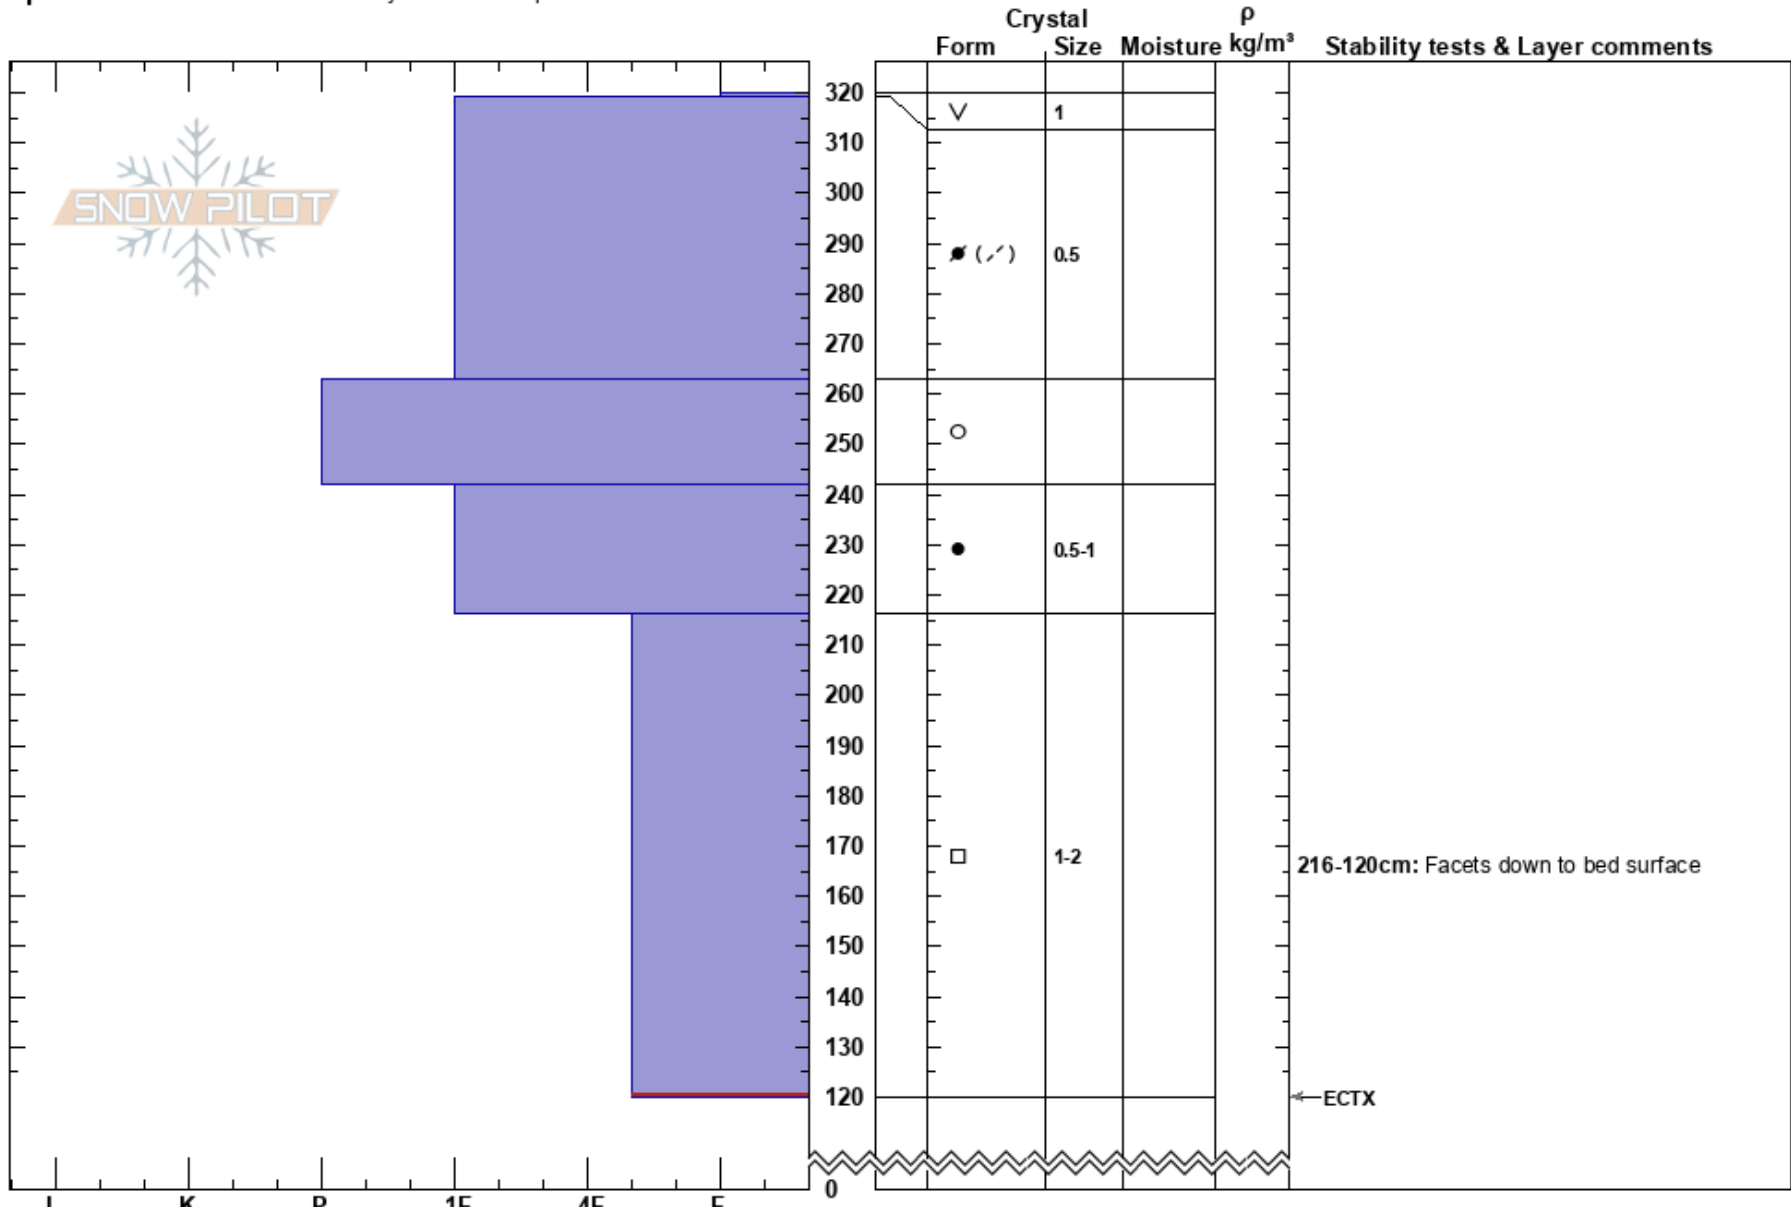

South Bowl Crown Right Lindsey Fell
 Teton Range 01/15/2018 - 12:00pm
 WY
Elevation: 9100 ft
Aspect: 125°
Specifics: Recent avalanche activity on similar slopes

Stability:
Air Temperature: 1°C
Sky Cover: CLR
Precipitation: NO
Wind: N Light Breeze

HS:320
PF:5
Layer Notes:
 216-120cm: Facets down to bed surface
 216-120cm: Problematic layer

Notes: Pit dug on the Right Path of the South Bowl slide, 2 days after event.