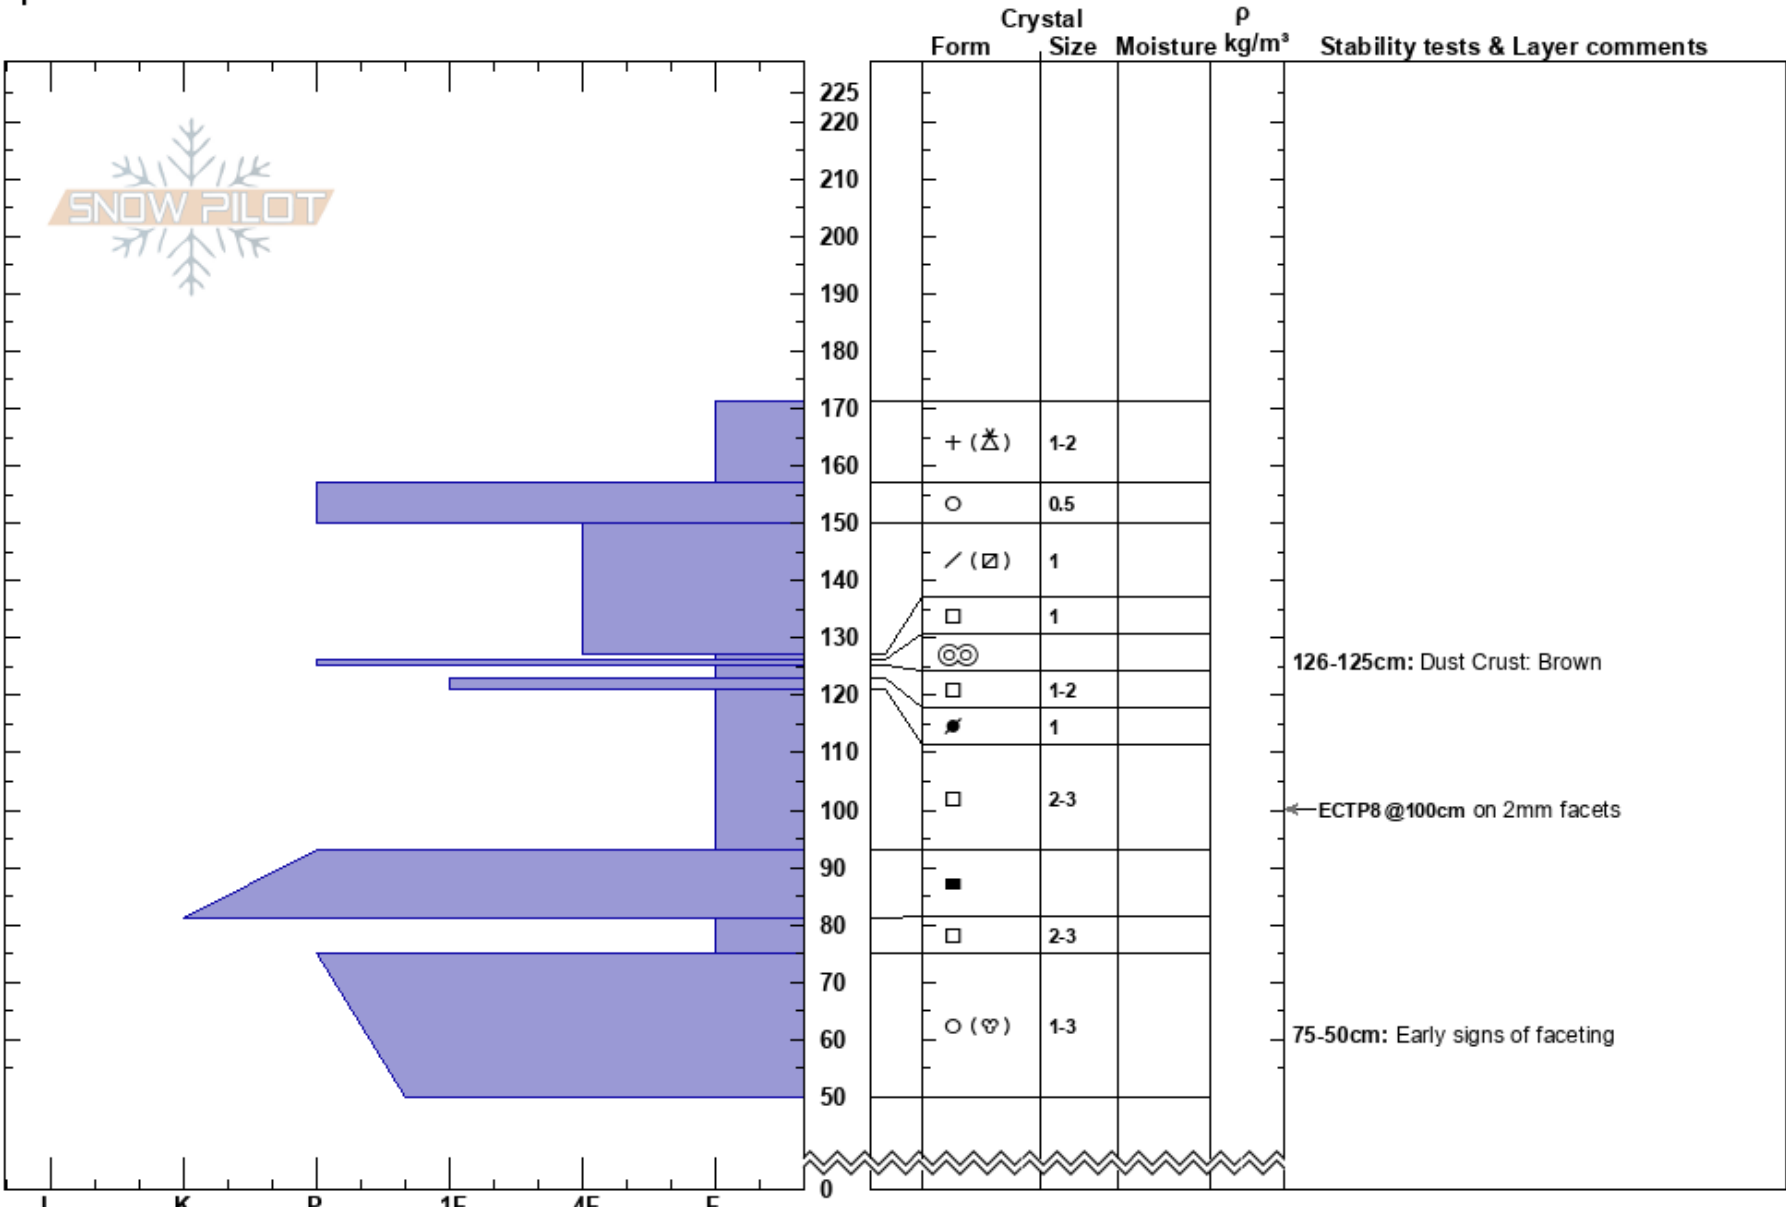

South Bowl, Ctr Right  
 Teton Range  
 WY  
**Elevation:** 9200 ft  
**Aspect:** 120°  
**Specifics:**

Lindsey Fell  
 01/09/2018 - 11:00am  
**Co-ord:**  
**Slope Angle:** 30°  
**Wind Loading:** no

**Stability:**  
**Air Temperature:** 2°C  
**Sky Cover:** CLR  
**Precipitation:** NO  
**Wind:** SW Light Breeze

**HS:**225  
**PF:**70  
 126-125cm: Dust Crust: Brown  
 121-93cm: Problematic layer  
 75-50cm: Early signs of faceting

Notes: