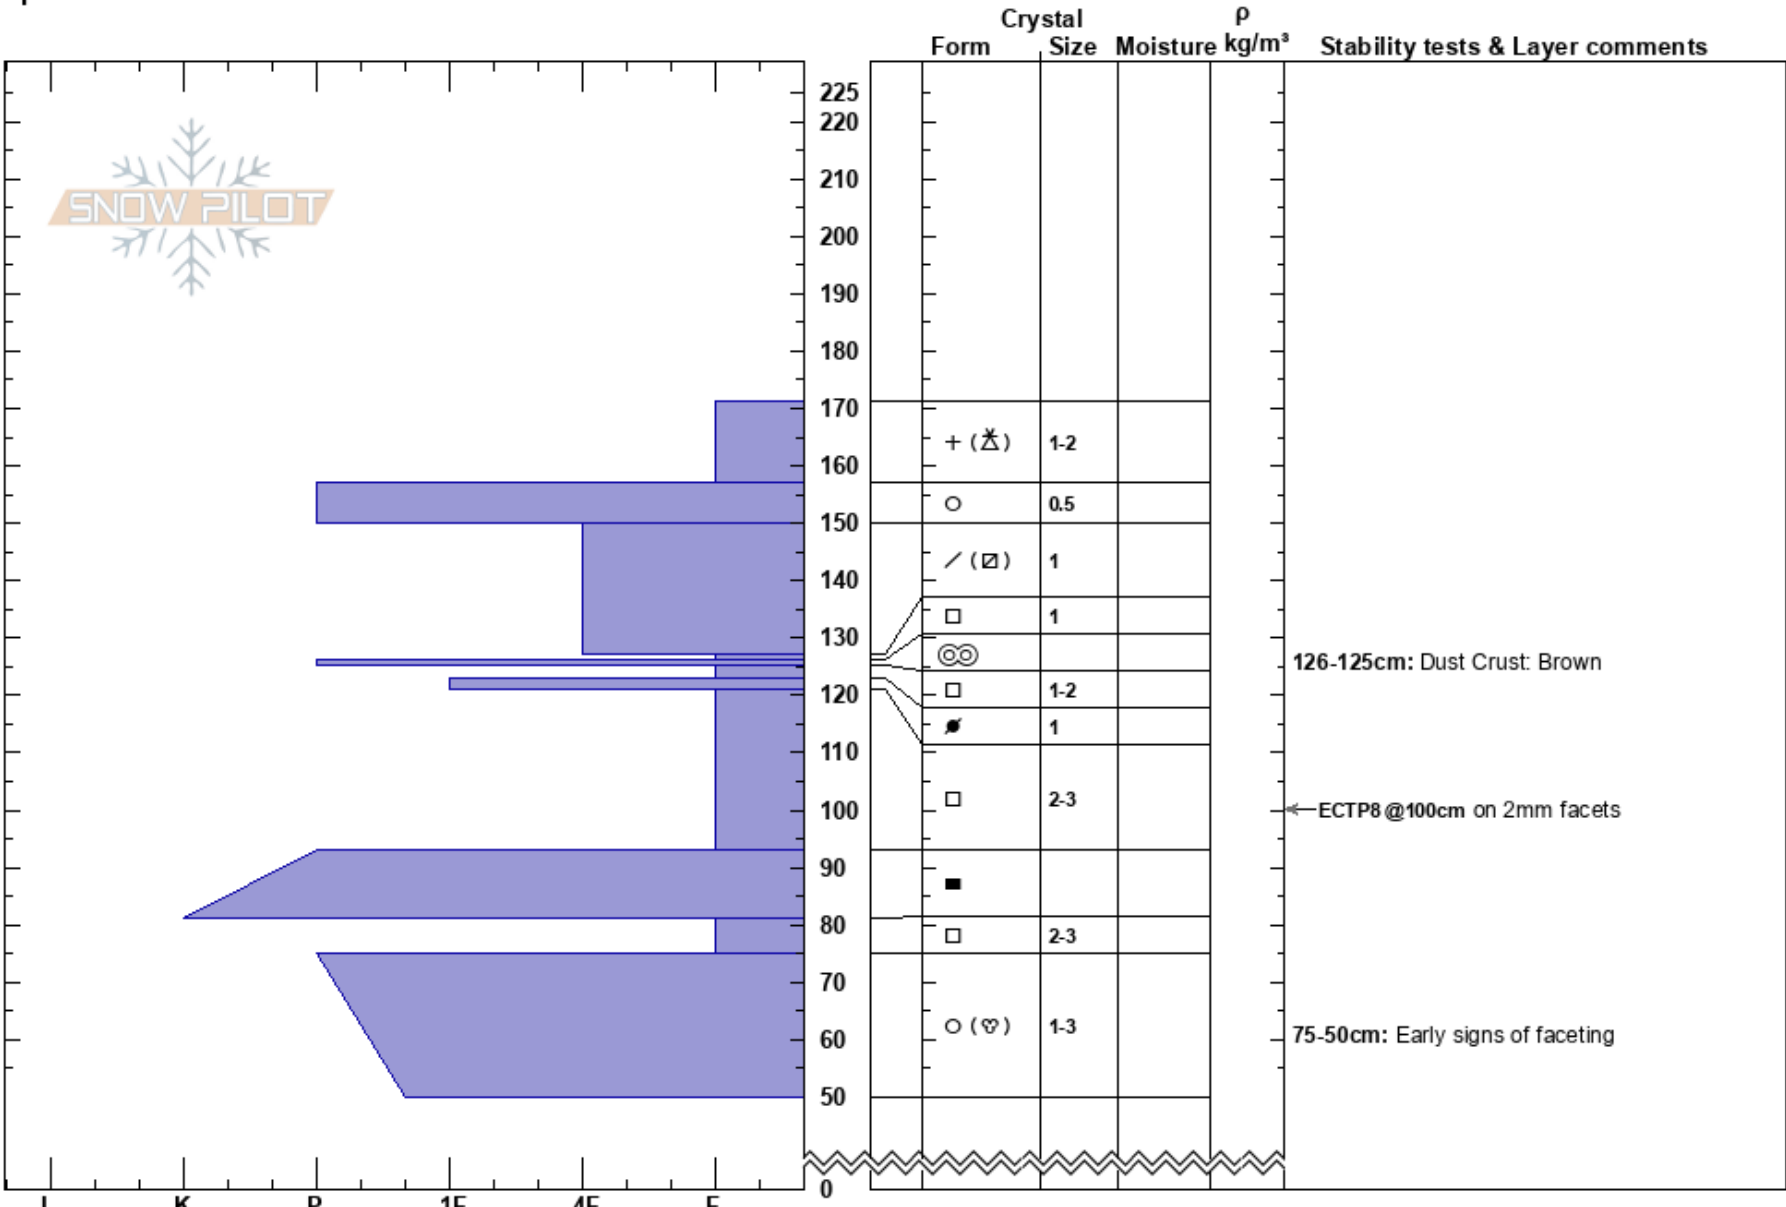

South Bowl, Ctr Right  
 Teton Range  
 WY  
 Elevation: 9200 ft  
 Aspect: 120°  
 Specifics:

Lindsey Fell  
 01/09/2018 - 11:00am  
 Co-ord:  
 Slope Angle: 30°  
 Wind Loading: no

Stability:  
 Air Temperature: 2°C  
 Sky Cover: CLR  
 Precipitation: NO  
 Wind: SW Light Breeze

HS:225  
 PF:70  
 126-125cm: Dust Crust: Brown  
 121-93cm: Problematic layer  
 75-50cm: Early signs of faceting

Notes: