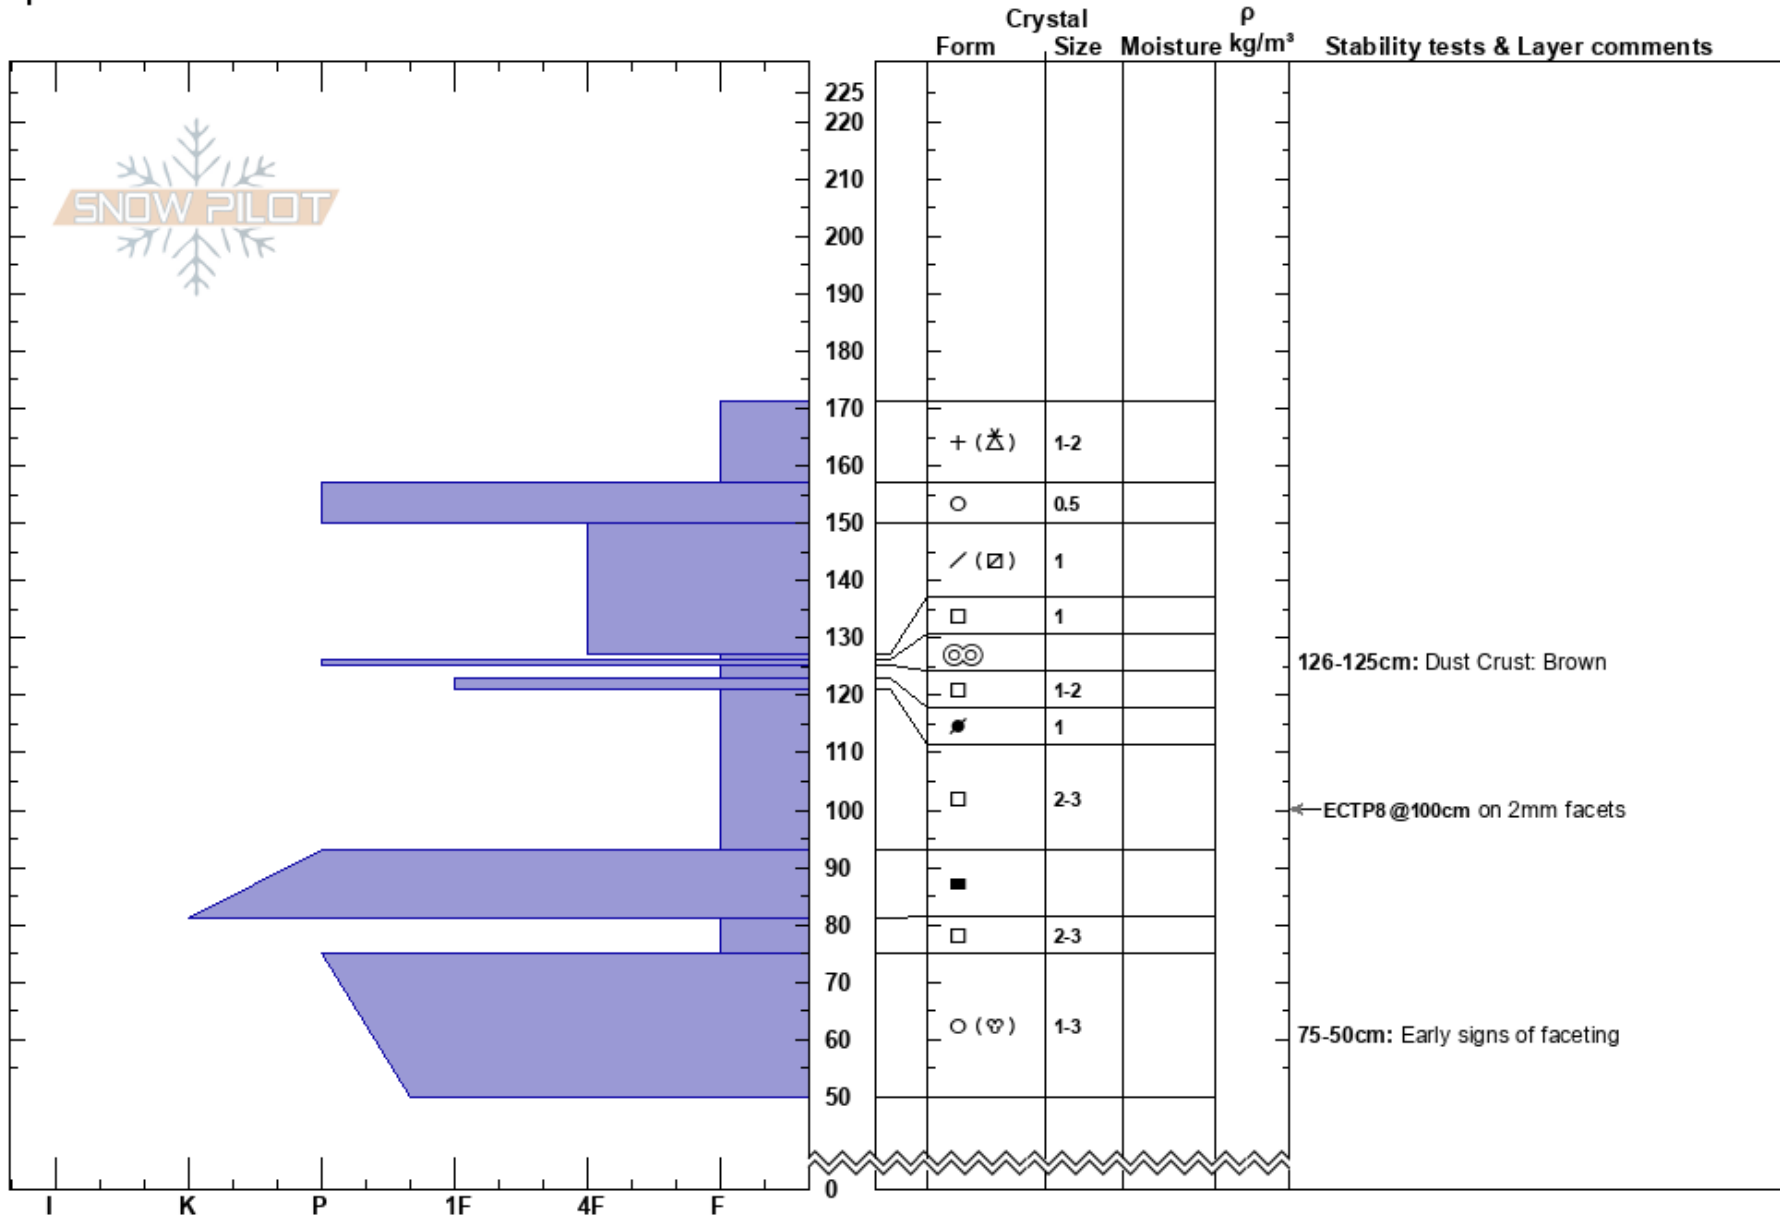

South Bowl, Ctr Right  
 Teton Range  
 WY  
**Elevation:** 9200 ft  
**Aspect:** 120°  
**Specifics:**

Lindsey Fell  
 01/09/2018 - 11:00am  
**Co-ord:**  
**Slope Angle:** 30°  
**Wind Loading:** no

**Stability:**  
**Air Temperature:** 2°C  
**Sky Cover:** CLR  
**Precipitation:** NO  
**Wind:** SW Light Breeze

**HS:**225  
**PF:**70  
 126-125cm: Dust Crust: Brown  
 121-93cm: Problematic layer  
 75-50cm: Early signs of faceting

Notes: