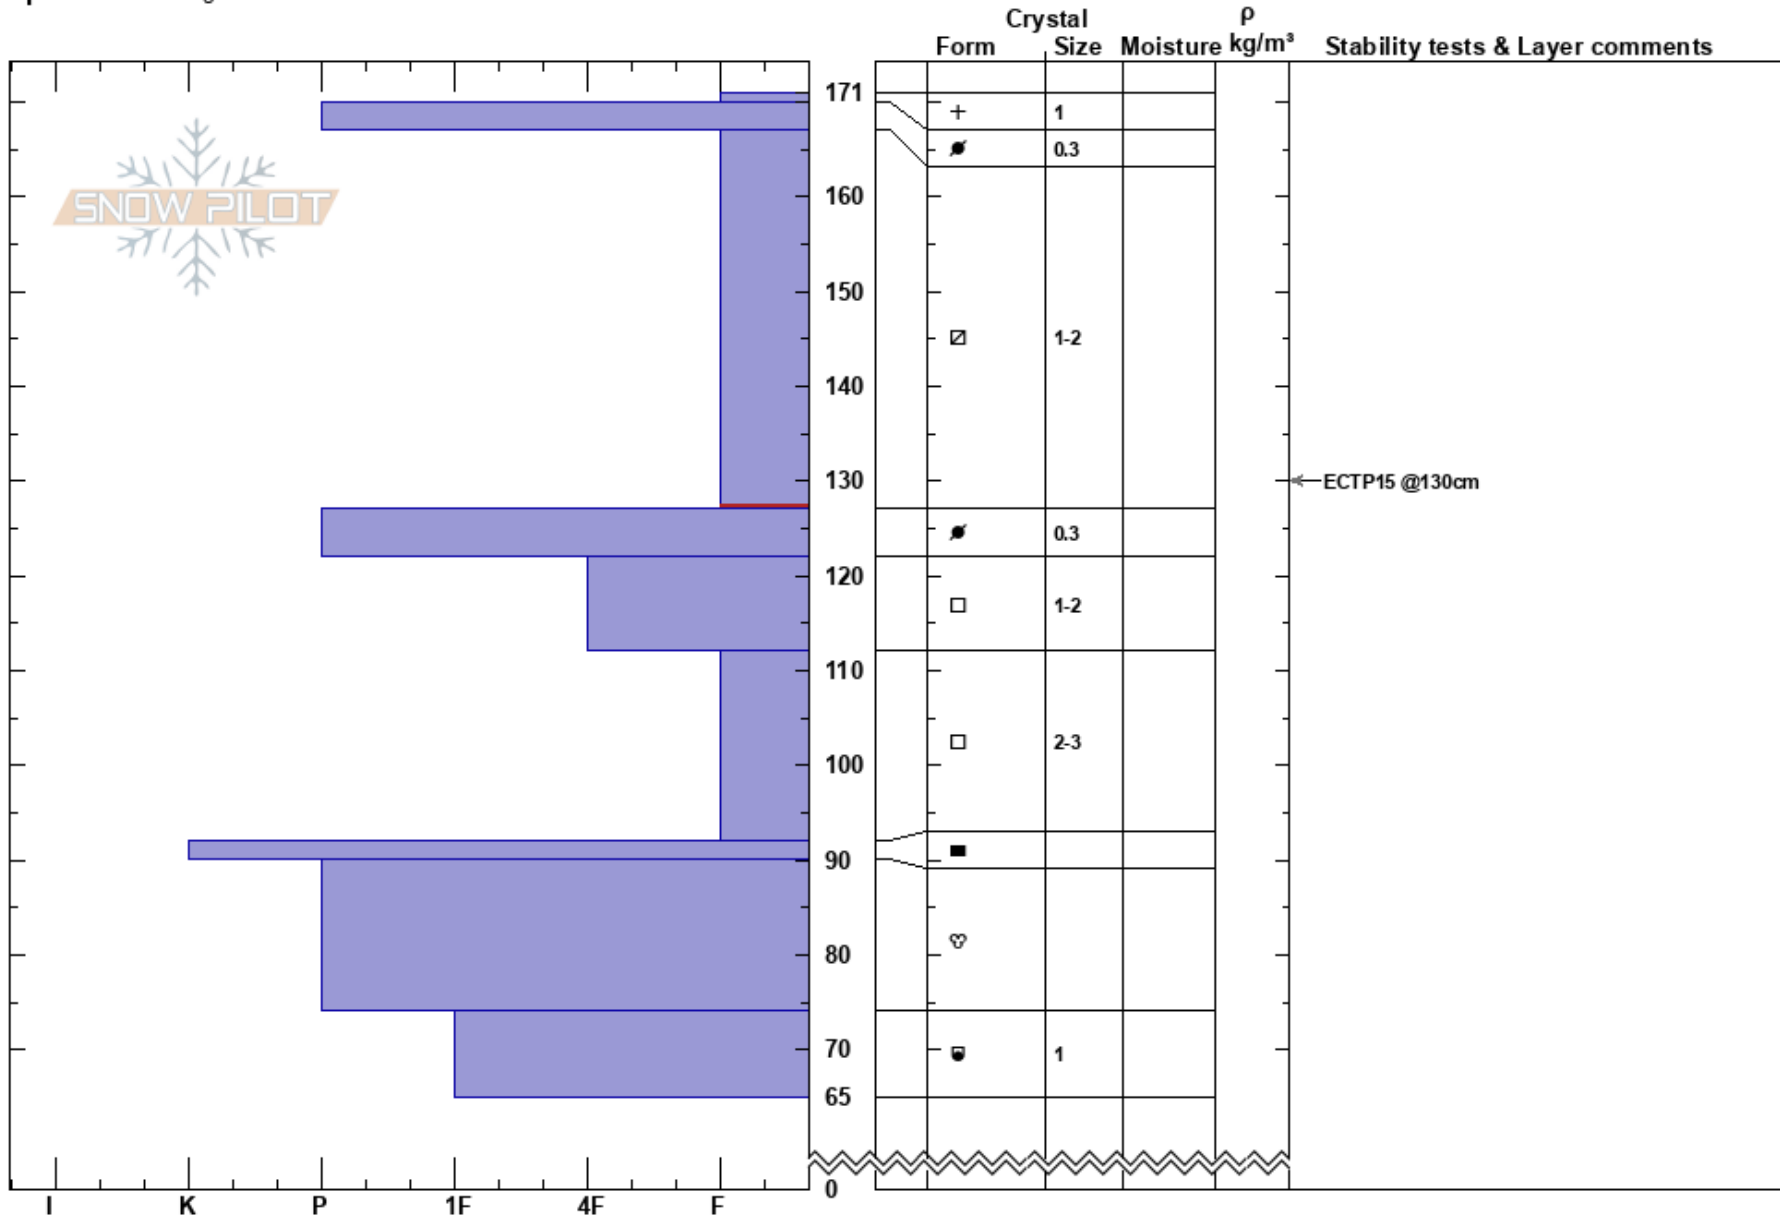

Low Boy
 Teton Range
 WY
 Elevation: 9800 ft
 Aspect:
 Specifics: Pit dug in a Ski Area

Lindsey Fell
 01/03/2018 - 1:30pm
 Co-ord:
 Slope Angle:
 Wind Loading: no

Stability:
 Air Temperature: -2°C
 Sky Cover: FEW
 Precipitation: NO
 Wind: SW Light Breeze

HS:171
 PF:60
 167-127cm:Problematic layer

Notes: