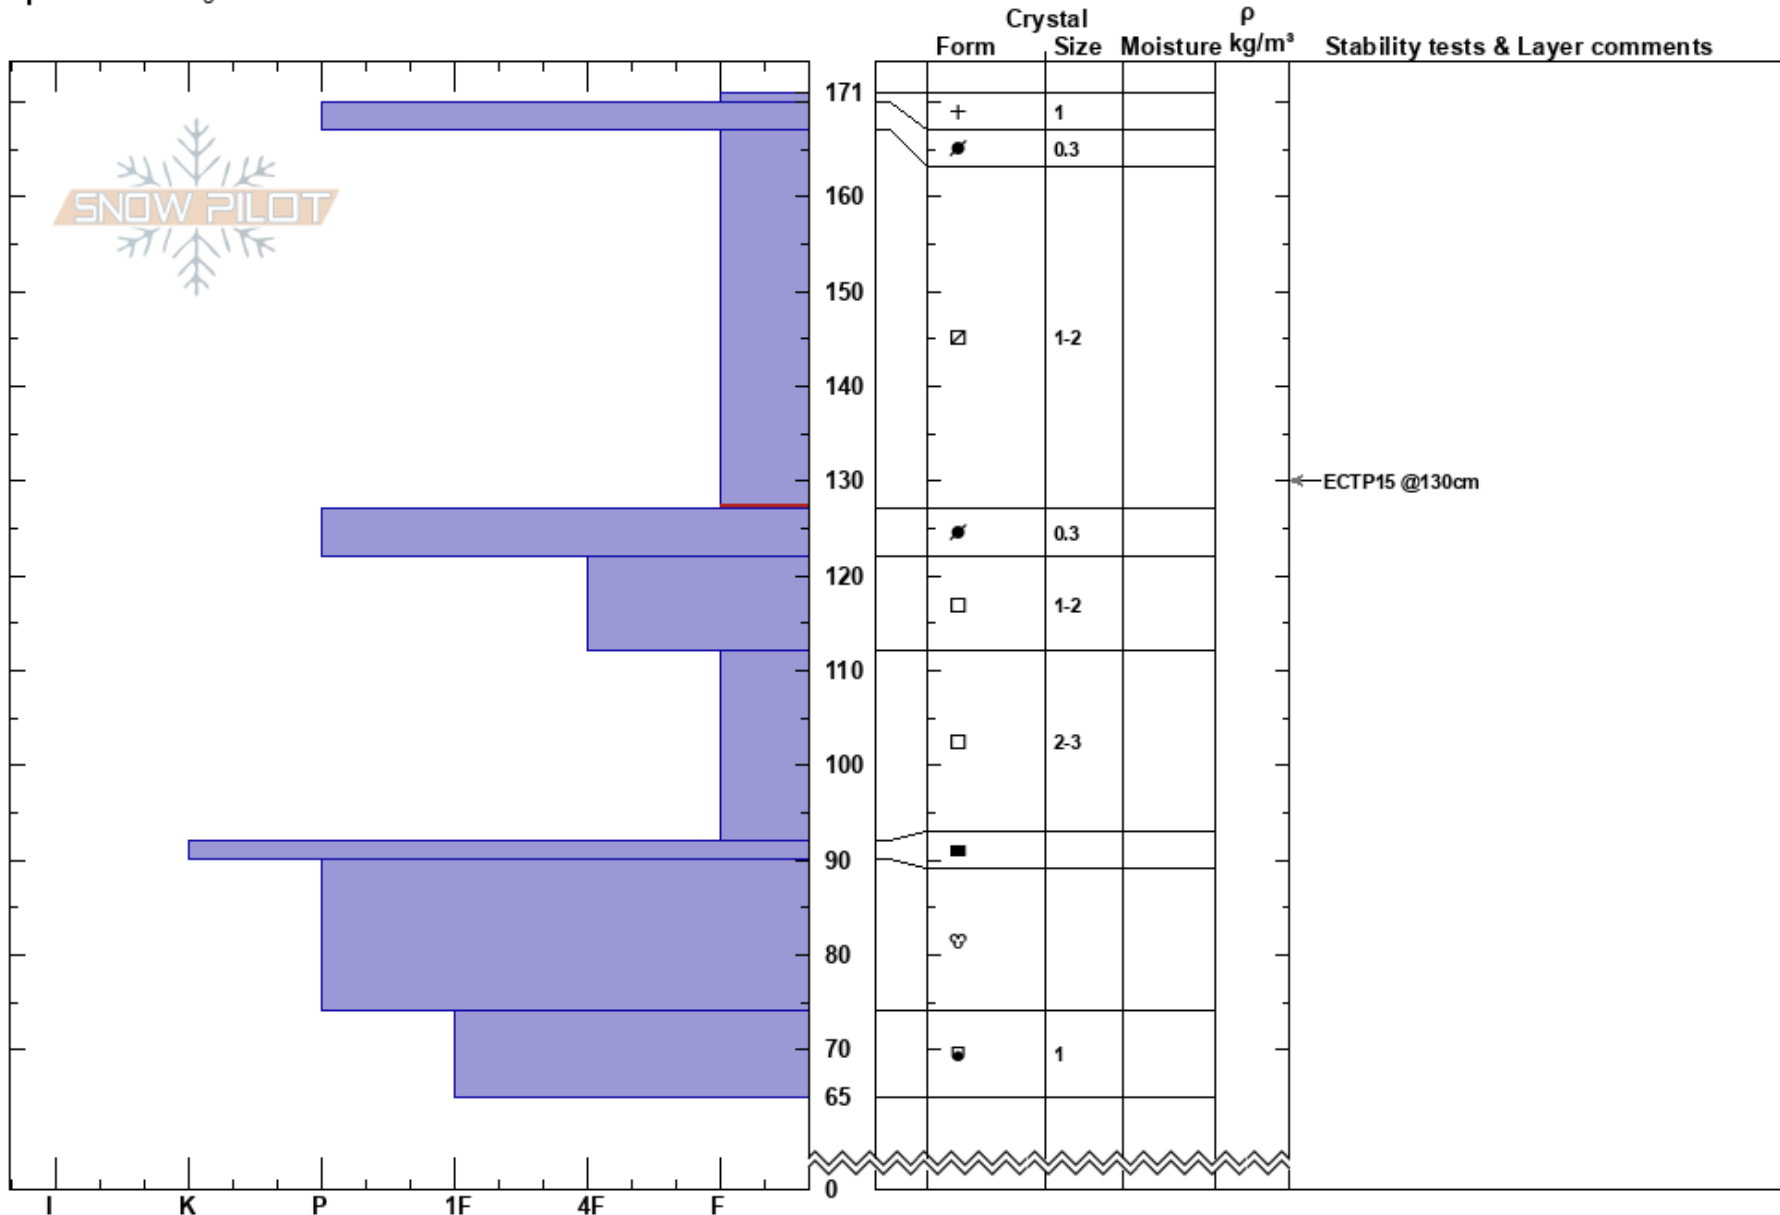

Low Boy  
 Teton Range  
 WY  
 Elevation: 9800 ft  
 Aspect:  
 Specifics: Pit dug in a Ski Area

Lindsey Fell  
 01/03/2018 - 1:30pm  
 Co-ord:  
 Slope Angle:  
 Wind Loading: no

Stability:  
 Air Temperature: -2°C  
 Sky Cover: FEW  
 Precipitation: NO  
 Wind: SW Light Breeze

HS:171  
 PF:60  
 167-127cm:Problematic layer

Notes: