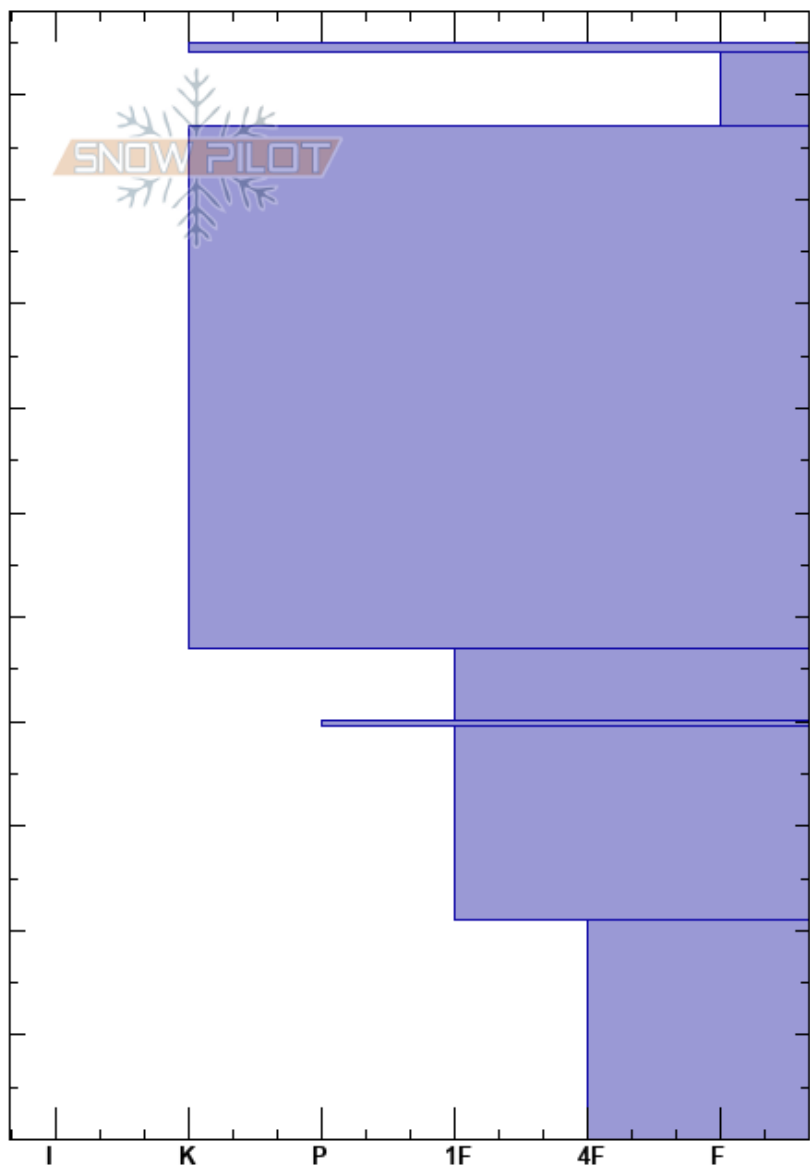

Rätjuvare Norra
 Riksgänsen
 Sweden
Elevation: 550 m
Aspect: NW
Specifics: Snowmobile tracks on slope

Elin Jönsson
 25/01/2018 - 11:50
Co-ord:
Slope Angle: 19°
Wind Loading:

Stability:
Air Temperature: -13°C
Sky Cover: OVC
Precipitation: NO
Wind: E Light Breeze

HS:105
PF:5
 105-104cm: frasig vindskare
 40-39.5cm: tunn isskare

Height (cm)	Crystal		Moisture	ρ kg/m ³	Stability tests & Layer comments
	Form	Size			
105					
100	□	1			105-104cm: frasig vindskare
70	•	0.5			
40	⊖	2			40-39.5cm: tunn isskare
30	⊖	1.5			
10	^	3			
0					CTN