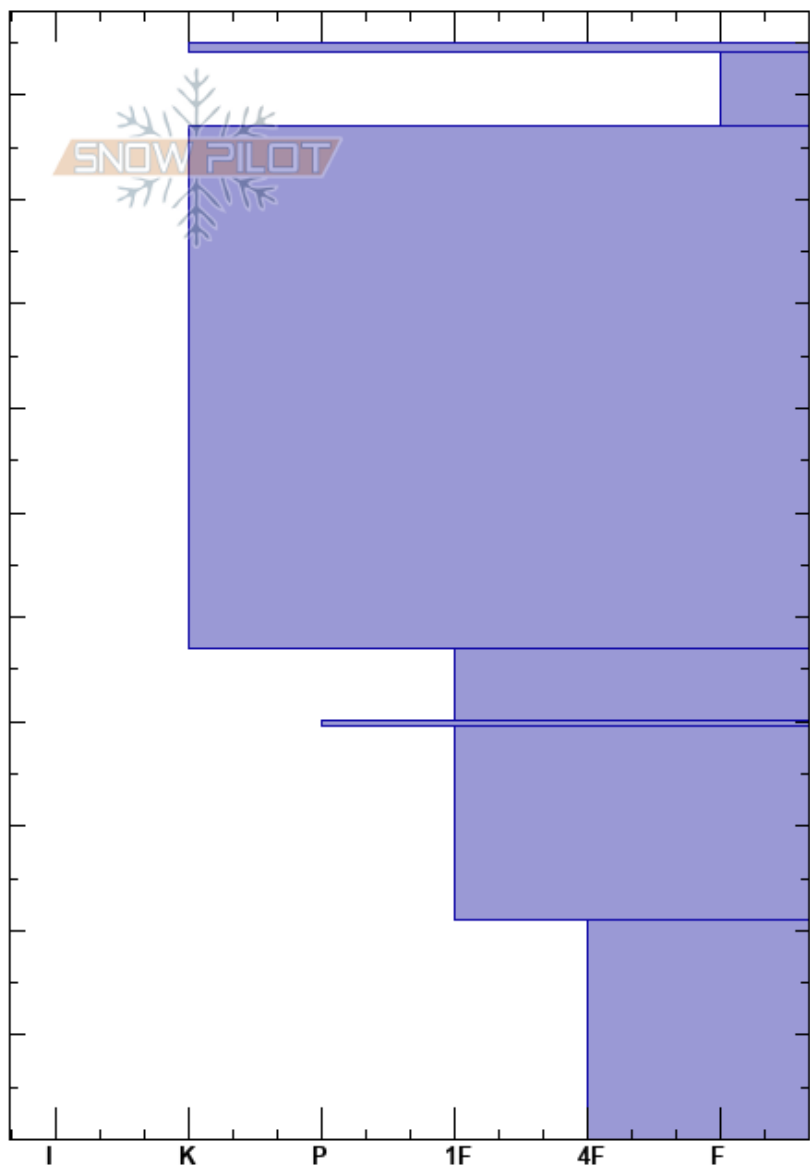

Rätjuvare Norra
 Riksgänsen
 Sweden
Elevation: 550 m
Aspect: NW
Specifics: Snowmobile tracks on slope

Elin Jönsson
 25/01/2018 - 11:50
Co-ord:
Slope Angle: 19°
Wind Loading:

Stability:
Air Temperature: -13°C
Sky Cover: OVC
Precipitation: NO
Wind: E Light Breeze

HS:105
PF:5
 105-104cm: frasig vindskare
 40-39.5cm: tunn isskare

Height (cm)	Crystal		Moisture	ρ kg/m ³	Stability tests & Layer comments
	Form	Size			
105					
100	□	1			105-104cm: frasig vindskare
70	●	0.5			
40	⊖	2			40-39.5cm: tunn isskare
30	⊖	1.5			
10	^	3			
0					CTN