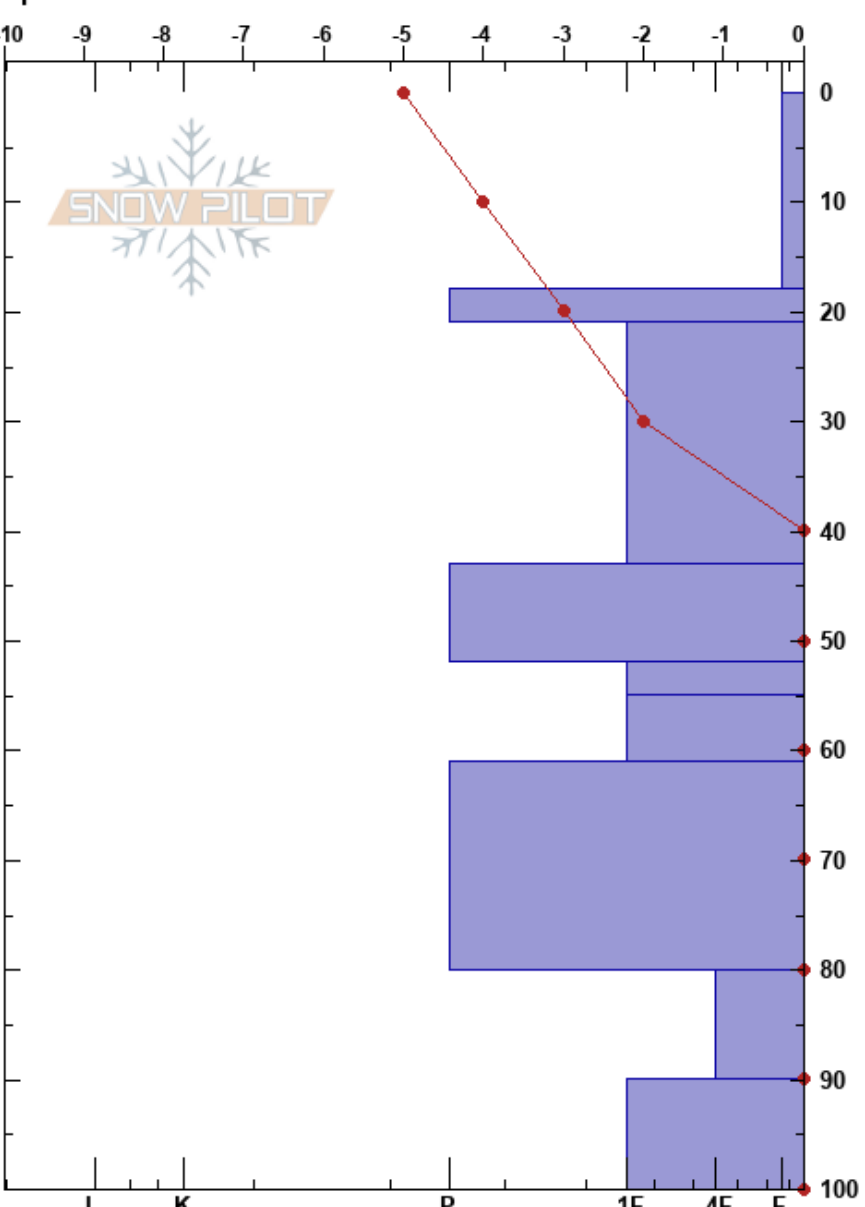

Sunset Peak NW Spur
 Boise Mountains
 ID
 Elevation: 2030 m
 Aspect: 62°
 Specifics:

T Lenard
 01/21/2018 - 1:20pm
 Co-ord: 43.93240N, -115.65781E
 Slope Angle: 22°
 Wind Loading:

Stability:
 Air Temperature: -2°C
 Sky Cover: BKN
 Precipitation: NO
 Wind: Calm

HS:100
 80-90cm: Problematic layer

Form	Crystal		Moisture	ρ kg/m ³	Stability tests & Layer comments
	Size				
/	1.5				
• (=)	1				
•	1				
□	1				
□	1				← PST90/100 (Arr) @53cm
○	0.5				
○ (•)	0.5				
□	2				← ECTP29 @81cm ← CT18, SC @81cm ← CT15, SC @81cm
^	1				