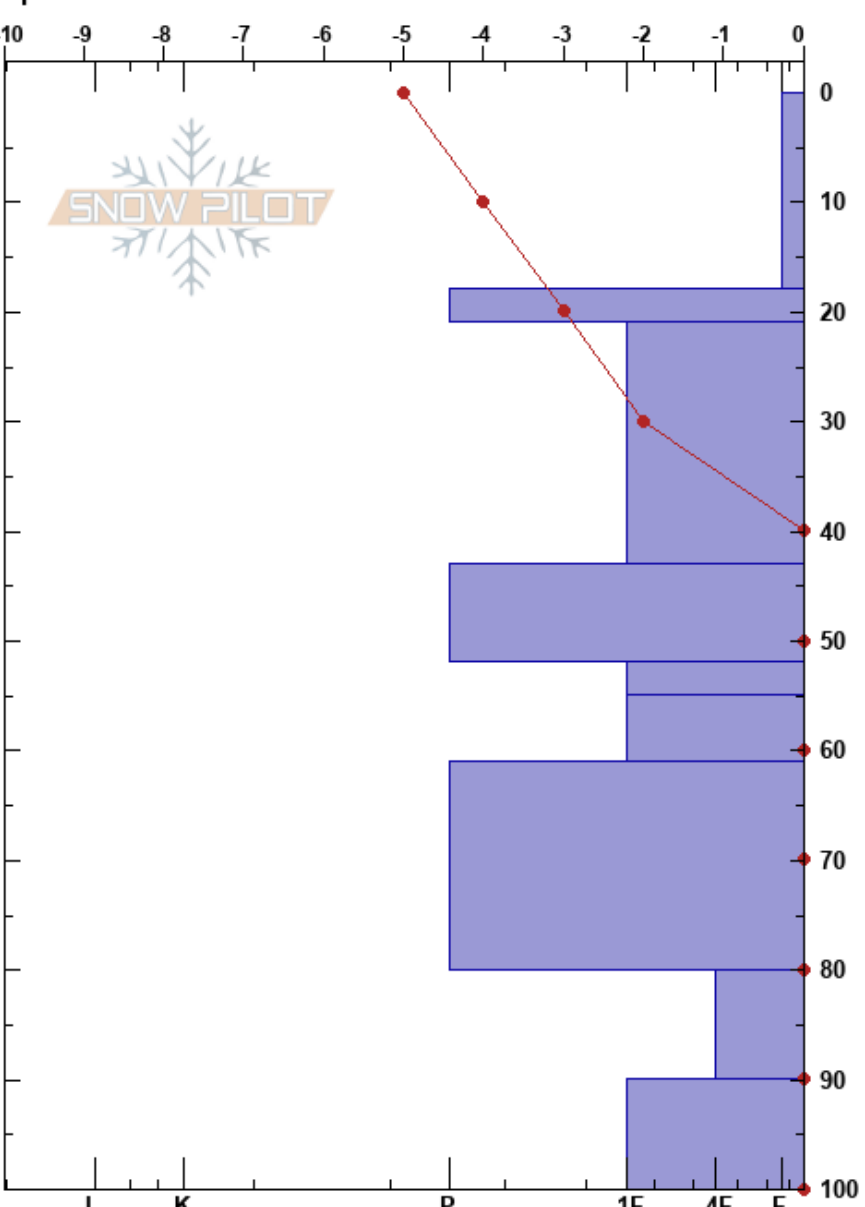

Sunset Peak NW Spur
 Boise Mountains
 ID
 Elevation: 2030 m
 Aspect: 62°
 Specifics:

T Lenard
 01/21/2018 - 1:20pm
 Co-ord: 43.93240N, -115.65781E
 Slope Angle: 22°
 Wind Loading:

Stability:
 Air Temperature: -2°C
 Sky Cover: BKN
 Precipitation: NO
 Wind: Calm

HS:100
 80-90cm: Problematic layer

Form	Crystal		Moisture	ρ kg/m³	Stability tests & Layer comments
	Size				
/	1.5				
• (=)	1				
•	1				
□	1				
□	1				← PST90/100 (Arr) @53cm
○	0.5				
○ (•)	0.5				
□	2				← ECTP29 @81cm ← CT18, SC @81cm ← CT15, SC @81cm
^	1				