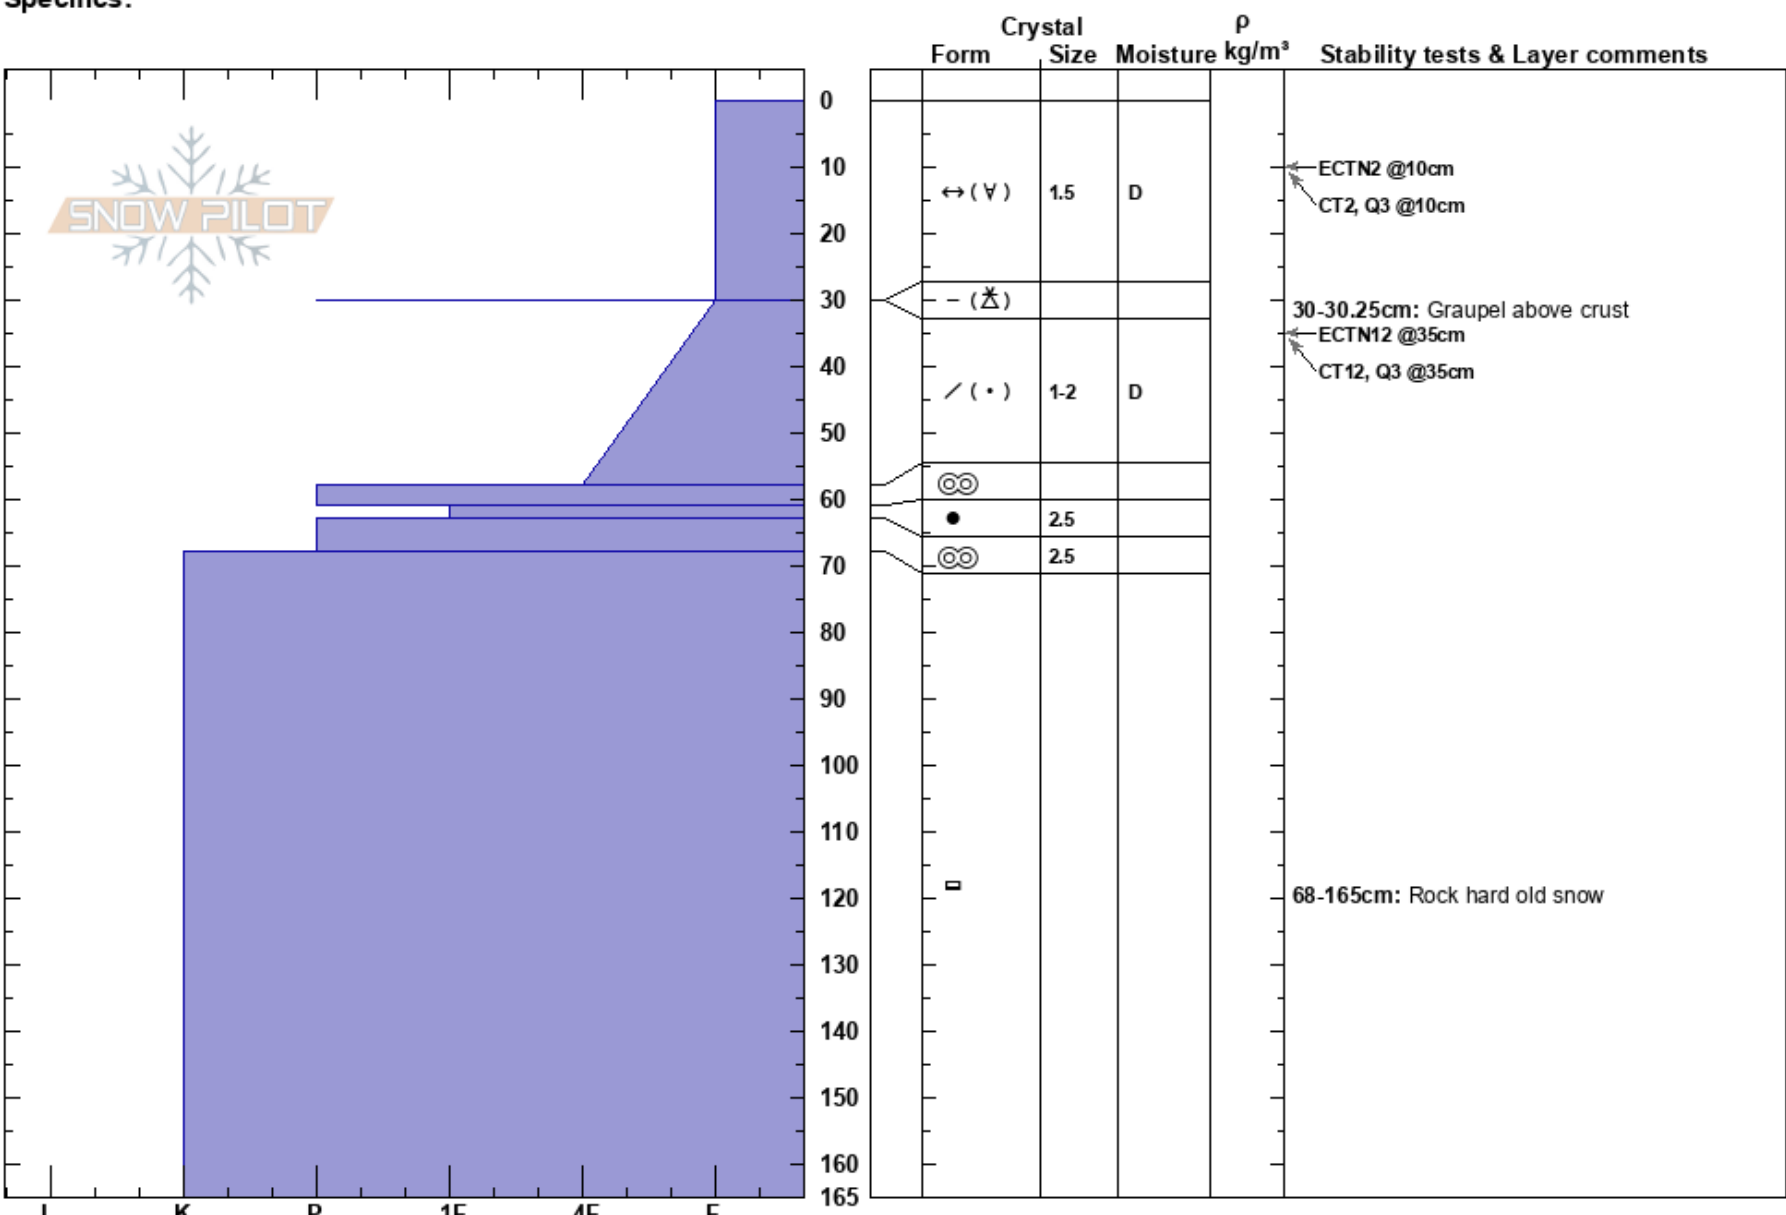

Gray Butte  
 Mt. Shasta  
 CA  
 Elevation: 7864 ft  
 Aspect: 270°  
 Specifics:

Nick Meyers  
 01/24/2018 - 3:45pm  
 Co-ord: 41.35119N, -122.19140W  
 Slope Angle: 38°  
 Wind Loading: yes

Stability: Fair  
 Air Temperature: 23°F  
 Sky Cover: OVC  
 Precipitation: S2  
 Wind: SW Light Breeze

HS:165  
 PF:40  
 30-30.25cm: Graupel above crust  
 68-165cm: Rock hard old snow

Notes: Heavy snowfall, rapid loading; Observations indicate wind slab, dry loose and soft slab avalanche problems