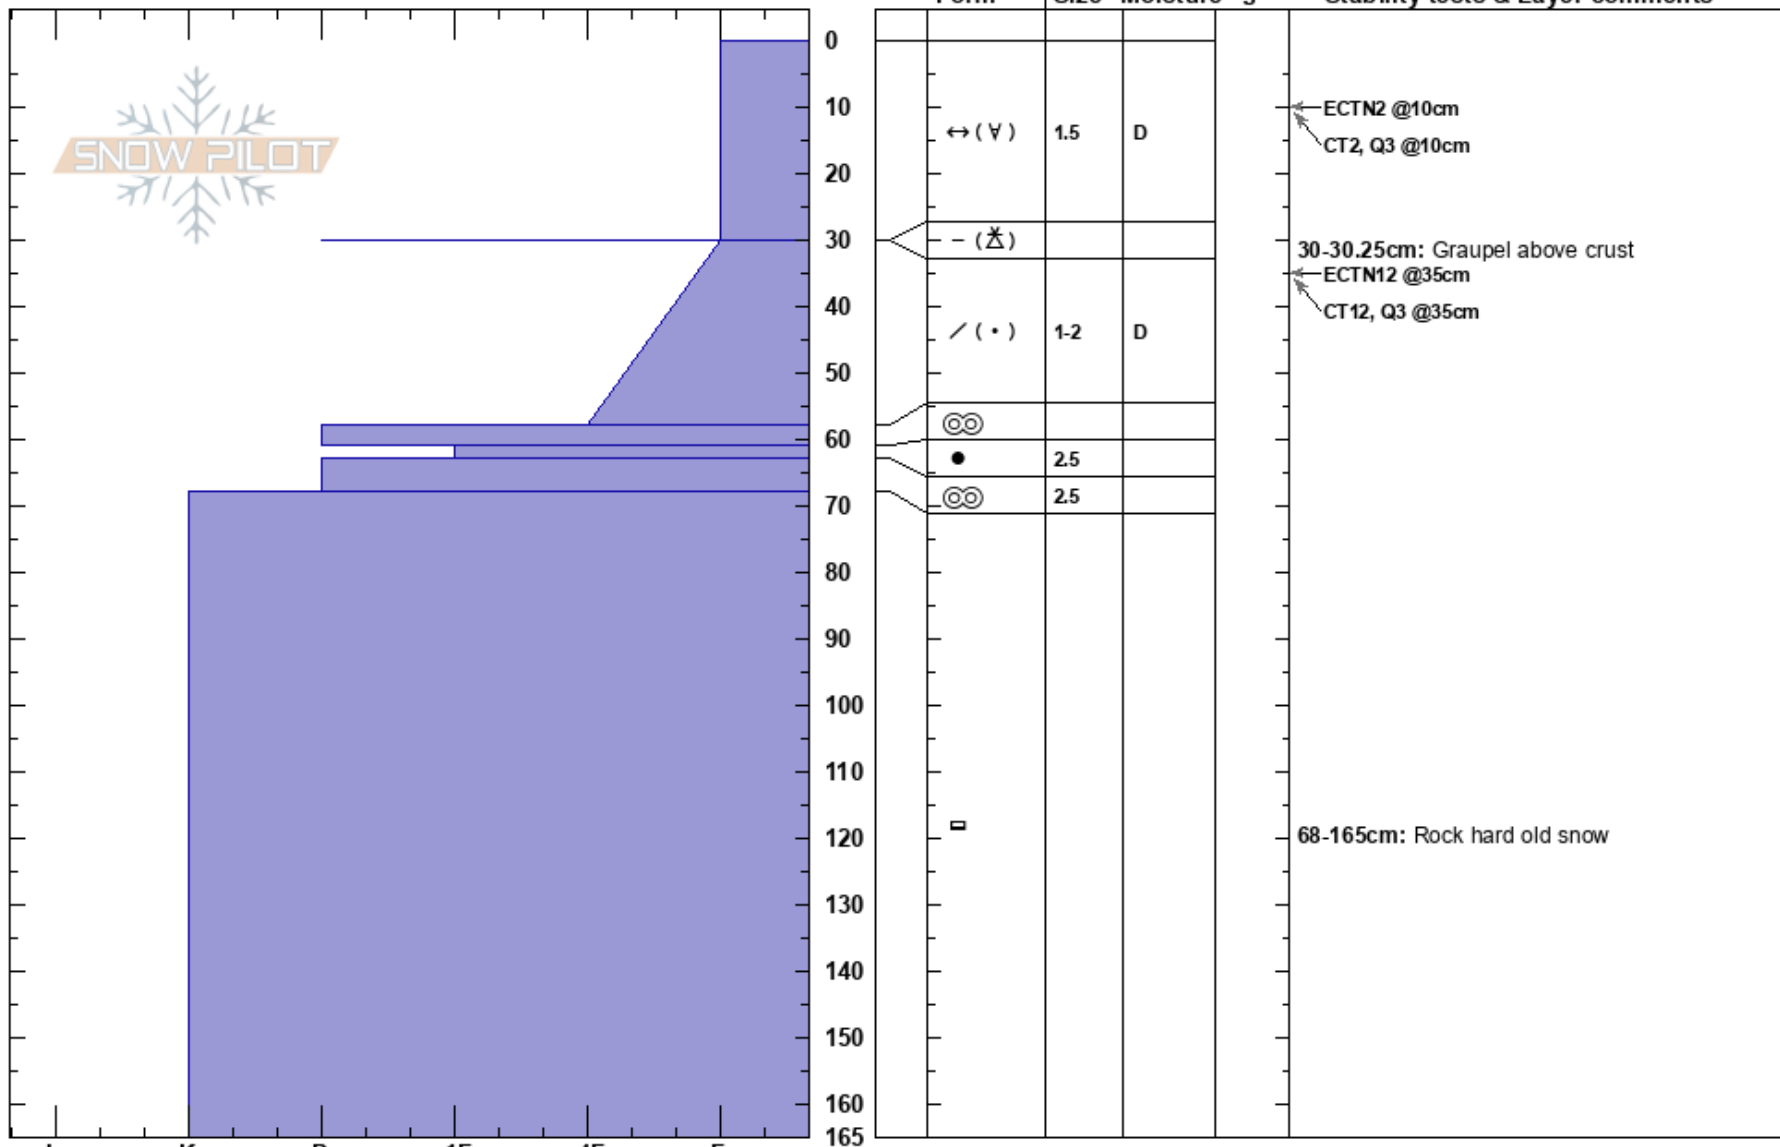

Gray Butte
 Mt. Shasta
 CA
 Elevation: 7864 ft
 Aspect: 270°
 Specifics:

Nick Meyers
 01/24/2018 - 3:45pm
 Co-ord: 41.35119N, -122.19140W
 Slope Angle: 38°
 Wind Loading: yes

Stability: Fair
 Air Temperature: 23°F
 Sky Cover: OVC
 Precipitation: S2
 Wind: SW Light Breeze

HS:165
 PF:40
 30-30.25cm: Graupel above crust
 68-165cm: Rock hard old snow

Crystal Form Size Moisture ρ kg/m³ Stability tests & Layer comments

Notes: Heavy snowfall, rapid loading; Observations indicate wind slab, dry loose and soft slab avalanche problems