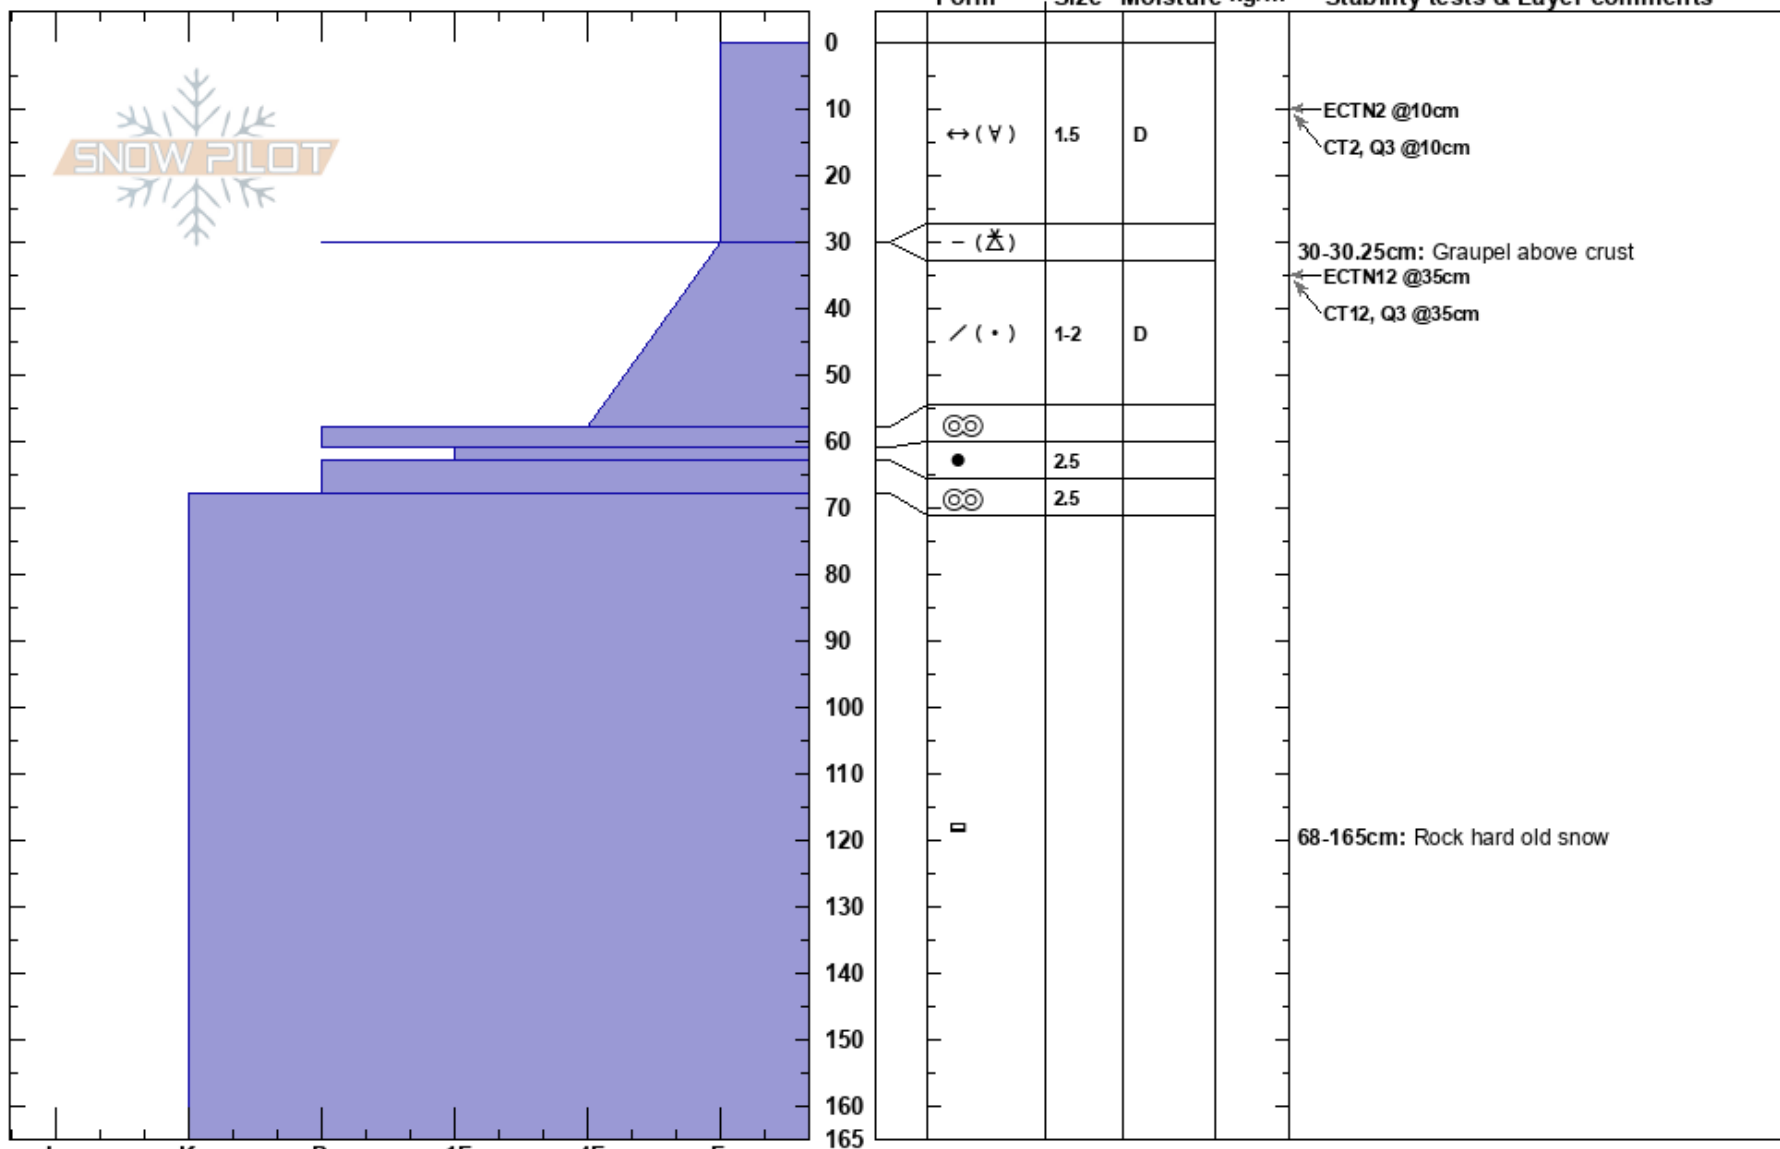

Gray Butte
 Mt. Shasta
 CA
 Elevation: 7864 ft
 Aspect: 270°
 Specifics:

Nick Meyers
 01/24/2018 - 3:45pm
 Co-ord: 41.35119N, -122.19140W
 Slope Angle: 38°
 Wind Loading: yes

Stability: Fair
 Air Temperature: 23°F
 Sky Cover: OVC
 Precipitation: S2
 Wind: SW Light Breeze

HS:165
 PF:40
 Layer Notes:
 30-30.25cm: Graupel above crust
 68-165cm: Rock hard old snow

Notes: Heavy snowfall, rapid loading; Observations indicate wind slab, dry loose and soft slab avalanche problems