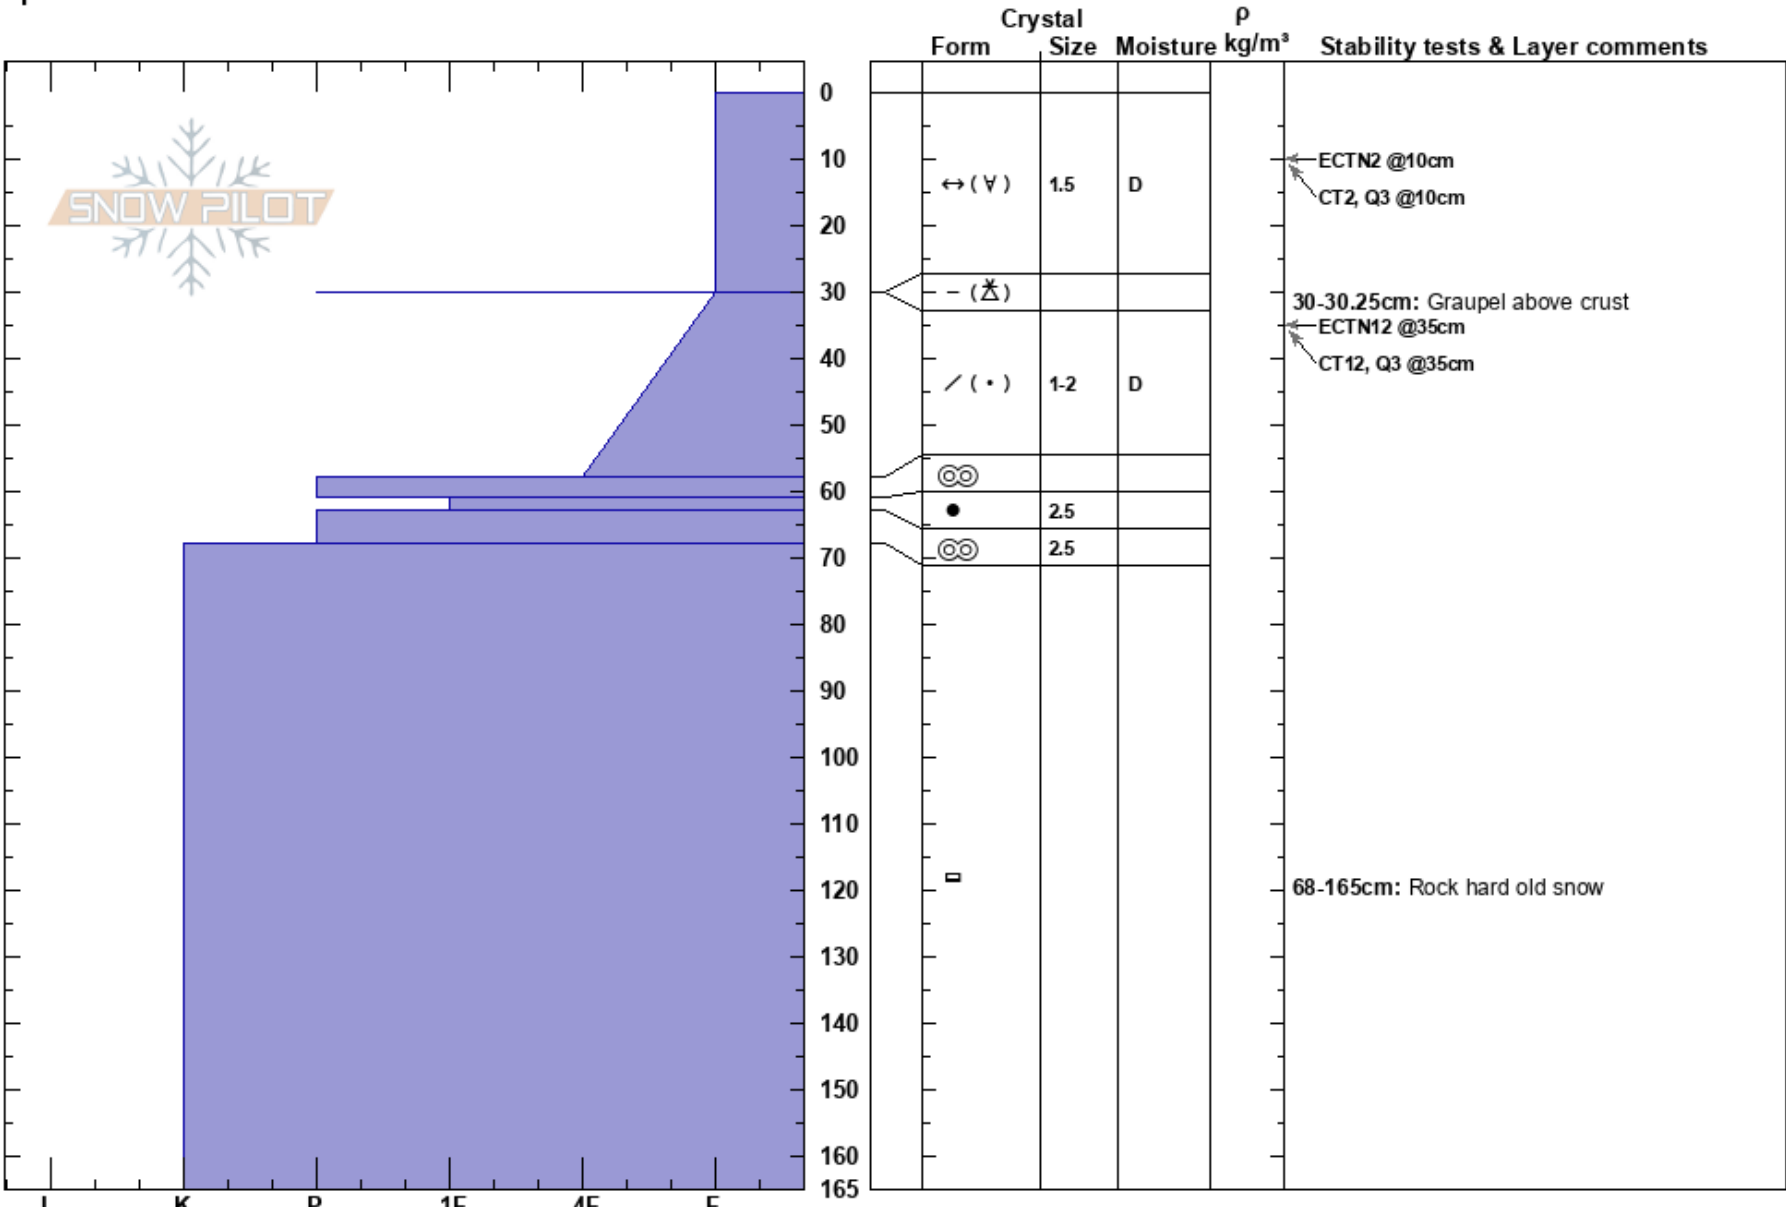

Gray Butte  
 Mt. Shasta  
 CA  
 Elevation: 7864 ft  
 Aspect: 270°  
 Specifics:

Nick Meyers  
 01/24/2018 - 3:45pm  
 Co-ord: 41.35119N, -122.19140W  
 Slope Angle: 38°  
 Wind Loading: yes

Stability: Fair  
 Air Temperature: 23°F  
 Sky Cover: OVC  
 Precipitation: S2  
 Wind: SW Light Breeze

HS:165  
 PF:40  
 30-30.25cm: Graupel above crust  
 68-165cm: Rock hard old snow

Layer Notes:

Notes: Heavy snowfall, rapid loading; Observations indicate wind slab, dry loose and soft slab avalanche problems