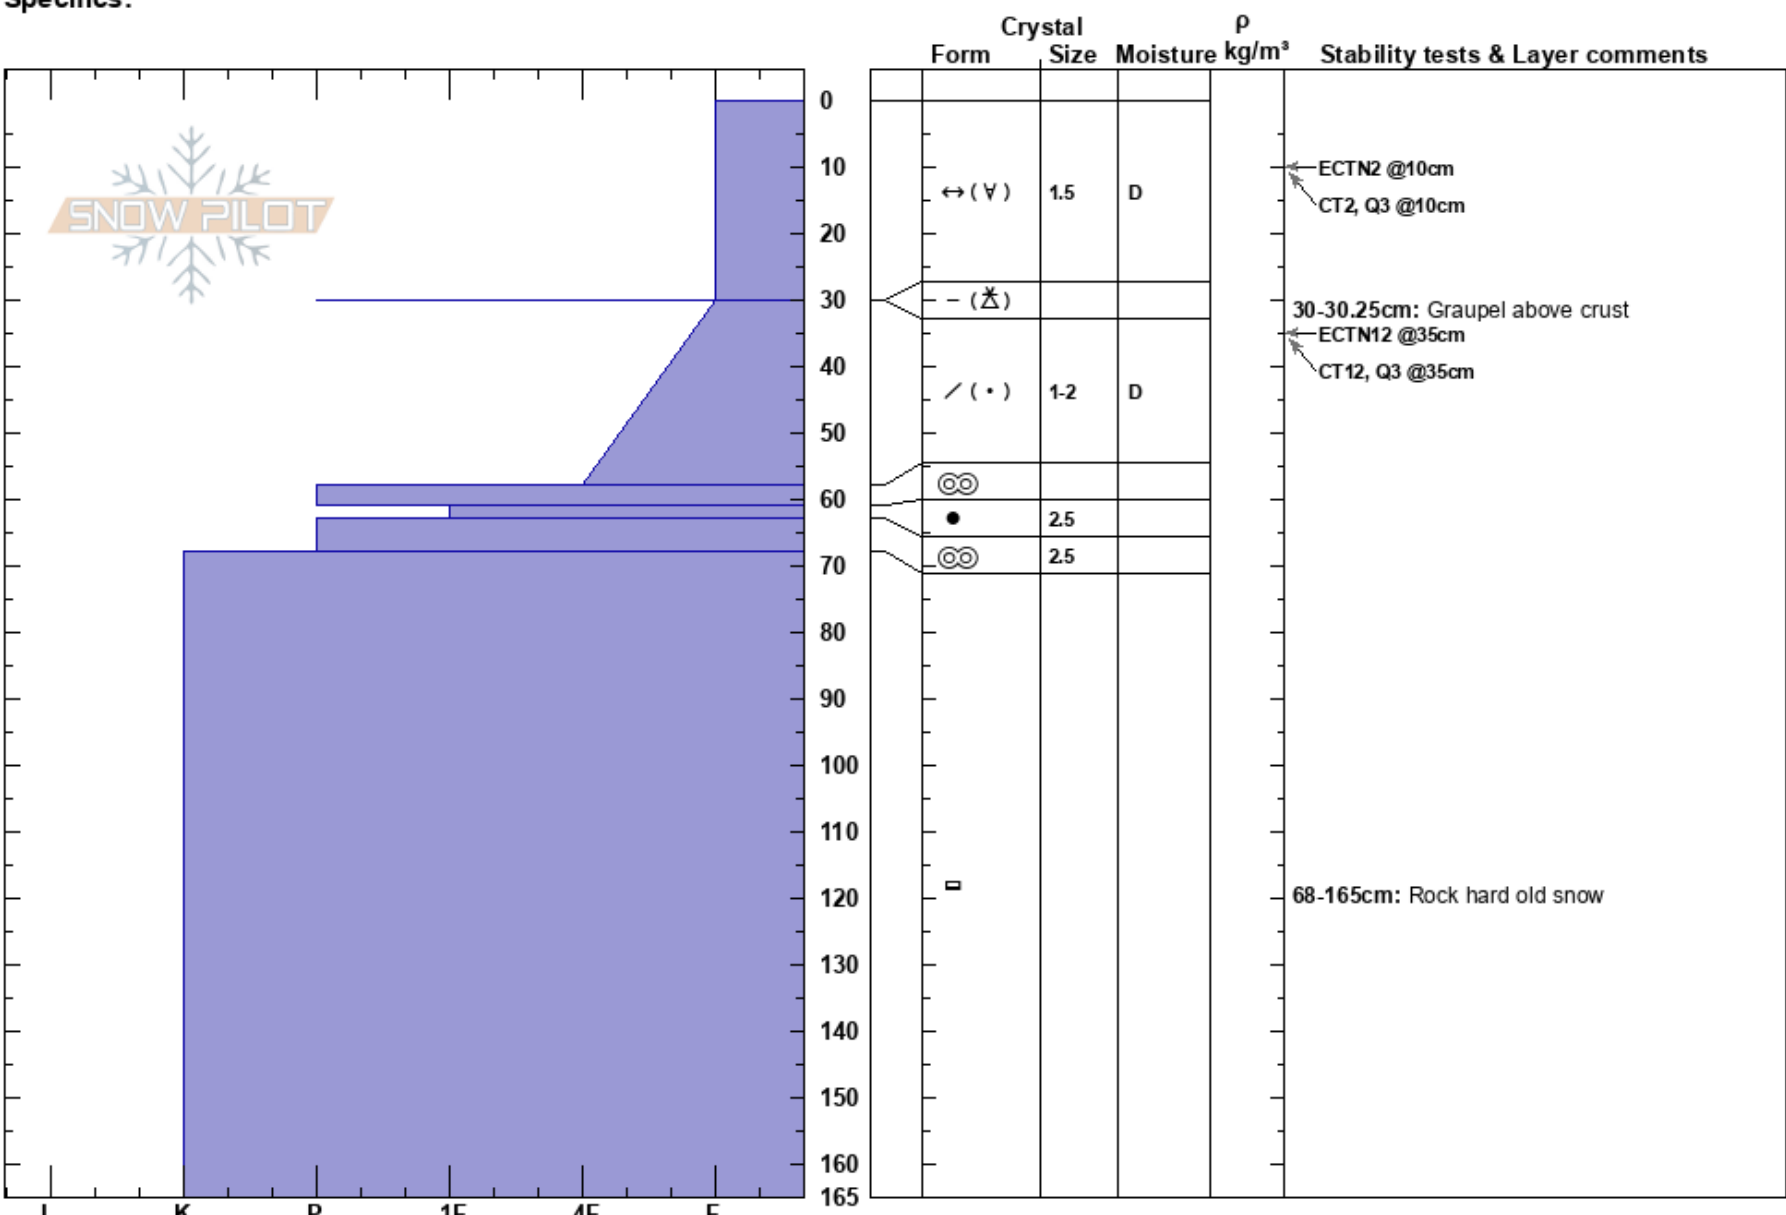

Gray Butte
 Mt. Shasta
 CA
 Elevation: 7864 ft
 Aspect: 270°
 Specifics:

Nick Meyers
 01/24/2018 - 3:45pm
 Co-ord: 41.35119N, -122.19140W
 Slope Angle: 38°
 Wind Loading: yes

Stability: Fair
 Air Temperature: 23°F
 Sky Cover: OVC
 Precipitation: S2
 Wind: SW Light Breeze

HS:165
 PF:40
 30-30.25cm: Graupel above crust
 68-165cm: Rock hard old snow

Notes: Heavy snowfall, rapid loading; Observations indicate wind slab, dry loose and soft slab avalanche problems