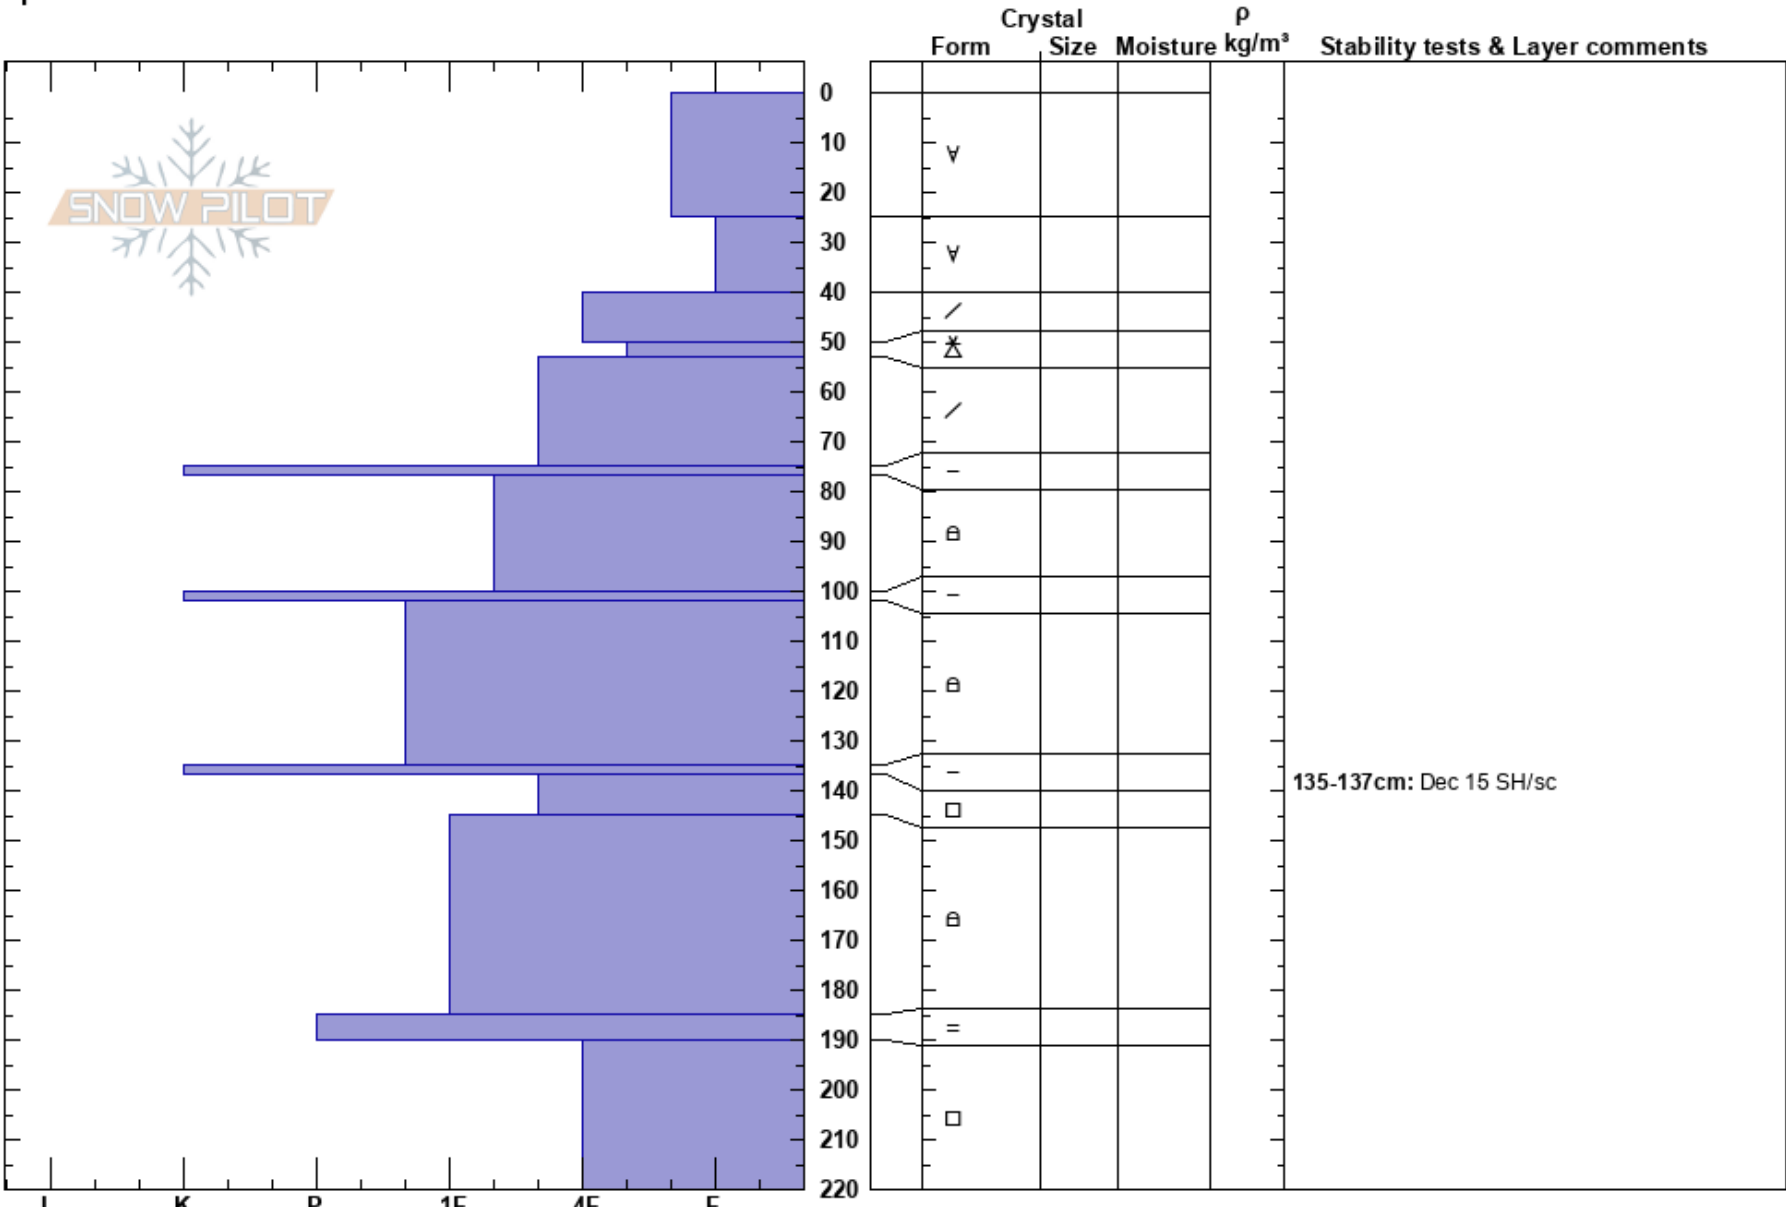

Japanamation

Baldface Lodge

23/01/2018 - 10:00

Stability:

HS:220

Layer Notes:

BC

Co-ord: 49.58433N, -117.34880W

Air Temperature: -10°C

PF:65

135-137cm: Dec 15 SH/sc

Elevation: 2000 m

Slope Angle: 35°

Sky Cover: BKN

Precipitation: S-1

Aspect: SW

Wind Loading:

Wind: Calm

Specifics:

Notes: