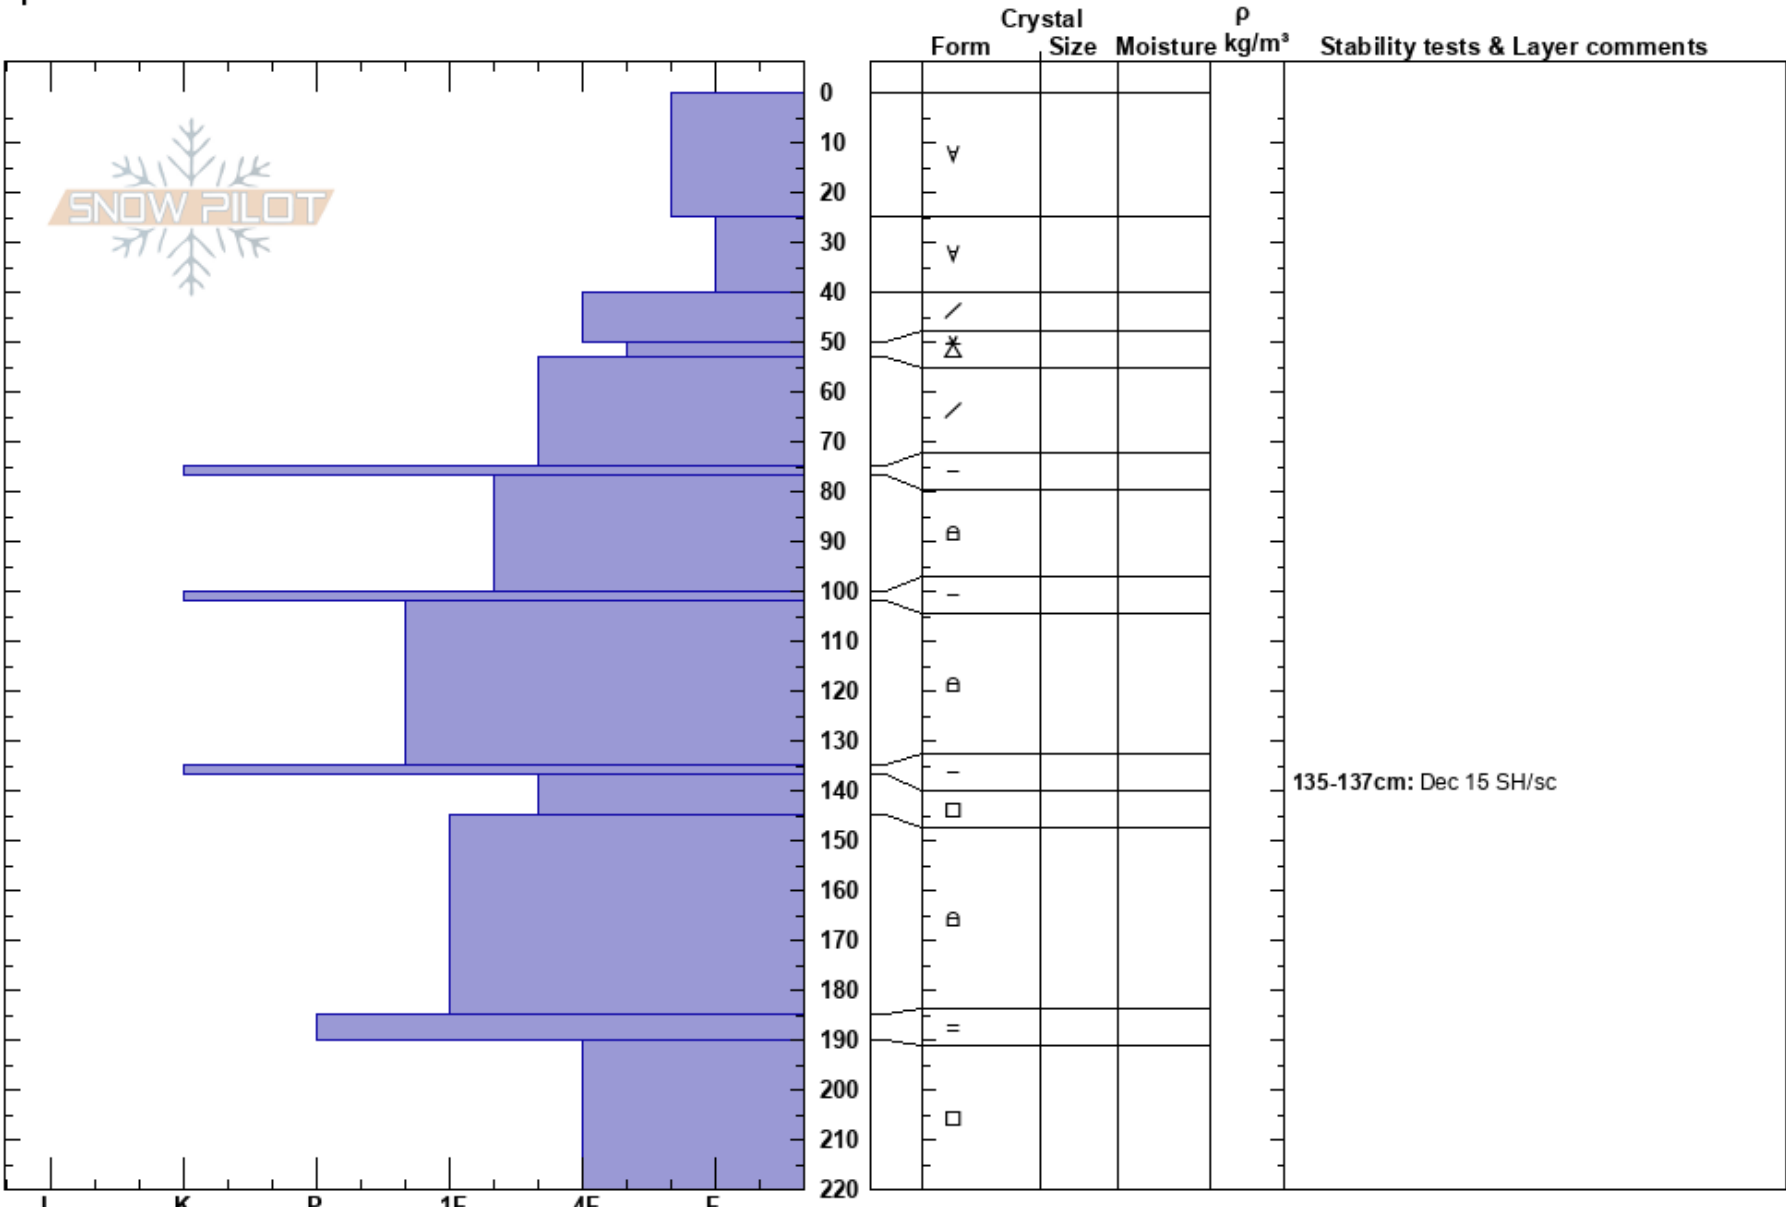

Japanamation

Baldface Lodge
23/01/2018 - 10:00

Stability: HS:220
Air Temperature: -10°C PF:65 135-137cm: Dec 15 SH/sc

BC
Elevation: 2000 m
Aspect: SW
Specifics:

Co-ord: 49.58433N, -117.34880W
Slope Angle: 35°
Wind Loading:

Sky Cover: BKN
Precipitation: S-1
Wind: Calm

Notes:

I K P 1F 4F F