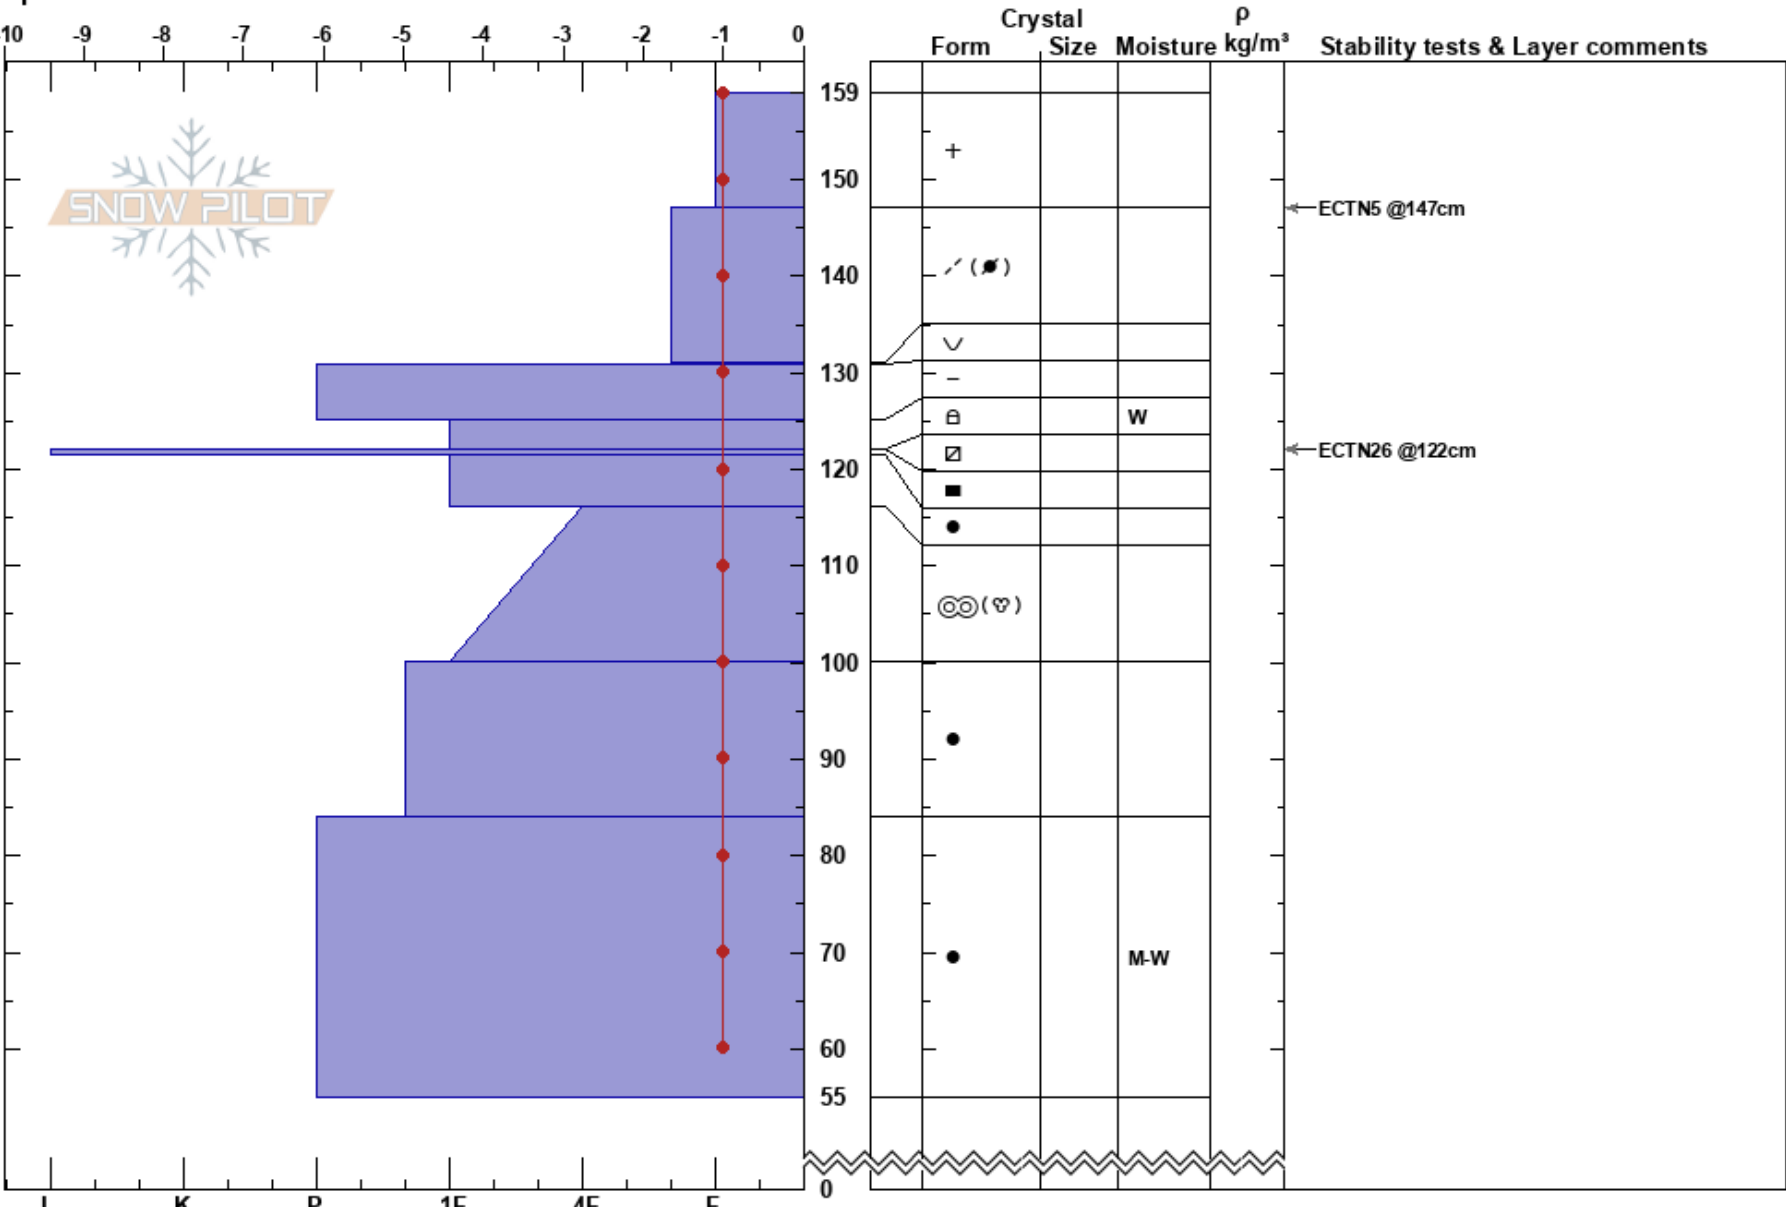

Elk Meadow
 Bitterroot
 MT
 Elevation: 6100 ft
 Aspect: 105°
 Specifics:

Logan King
 01/24/2018 - 12:00pm
 Co-ord: 46.67304N, -114.36750W
 Slope Angle: 38°
 Wind Loading: yes

Stability:
 Air Temperature: 1°C
 Sky Cover: CLR
 Precipitation: NO
 Wind: W Strong

HS:159
 PF:30
 Layer Notes:

Notes: