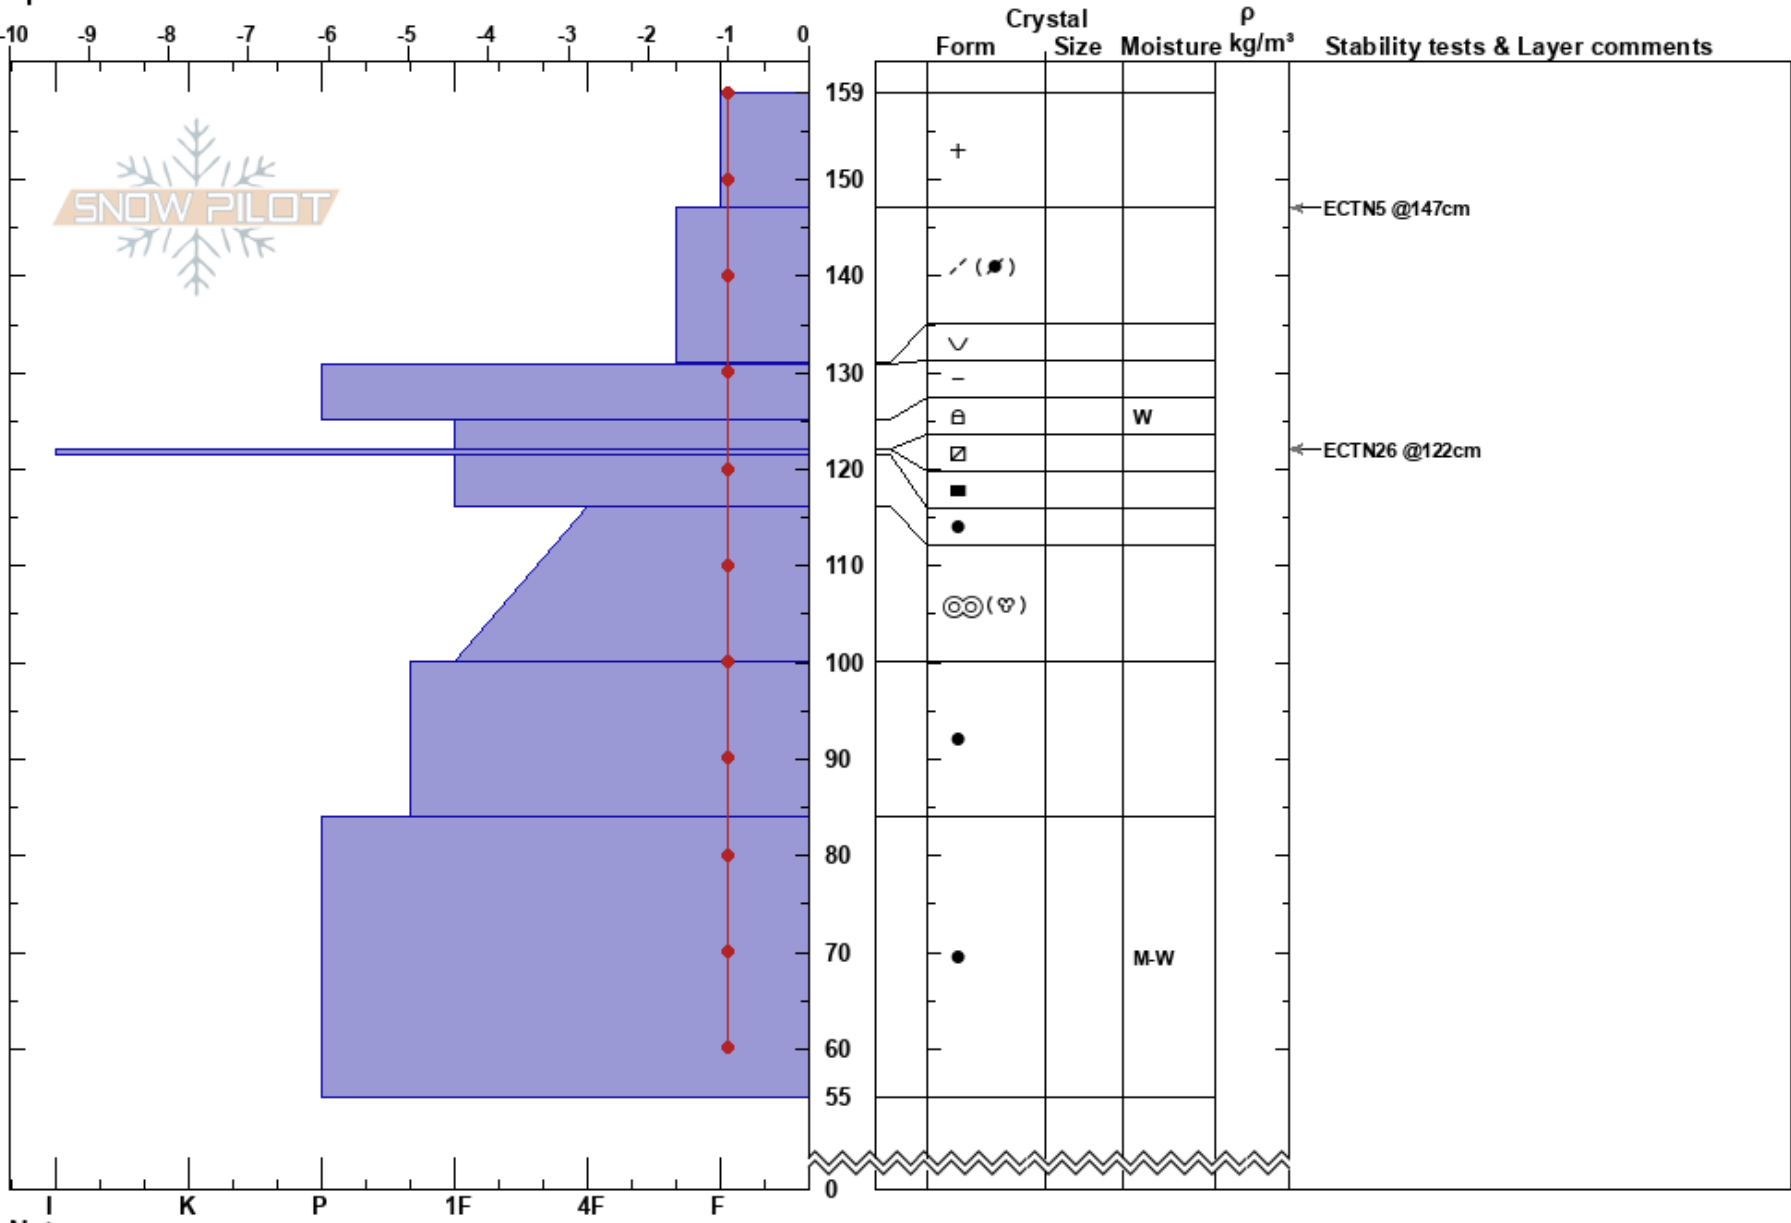

Elk Meadow
 Bitterroot
 MT
 Elevation: 6100 ft
 Aspect: 105°
 Specifics:

Logan King
 01/24/2018 - 12:00pm
 Co-ord: 46.67304N, -114.36750W
 Slope Angle: 38°
 Wind Loading: yes

Stability:
 Air Temperature: 1°C
 Sky Cover: CLR
 Precipitation: NO
 Wind: W Strong

HS:159
 PF:30
 Layer Notes:

Notes: