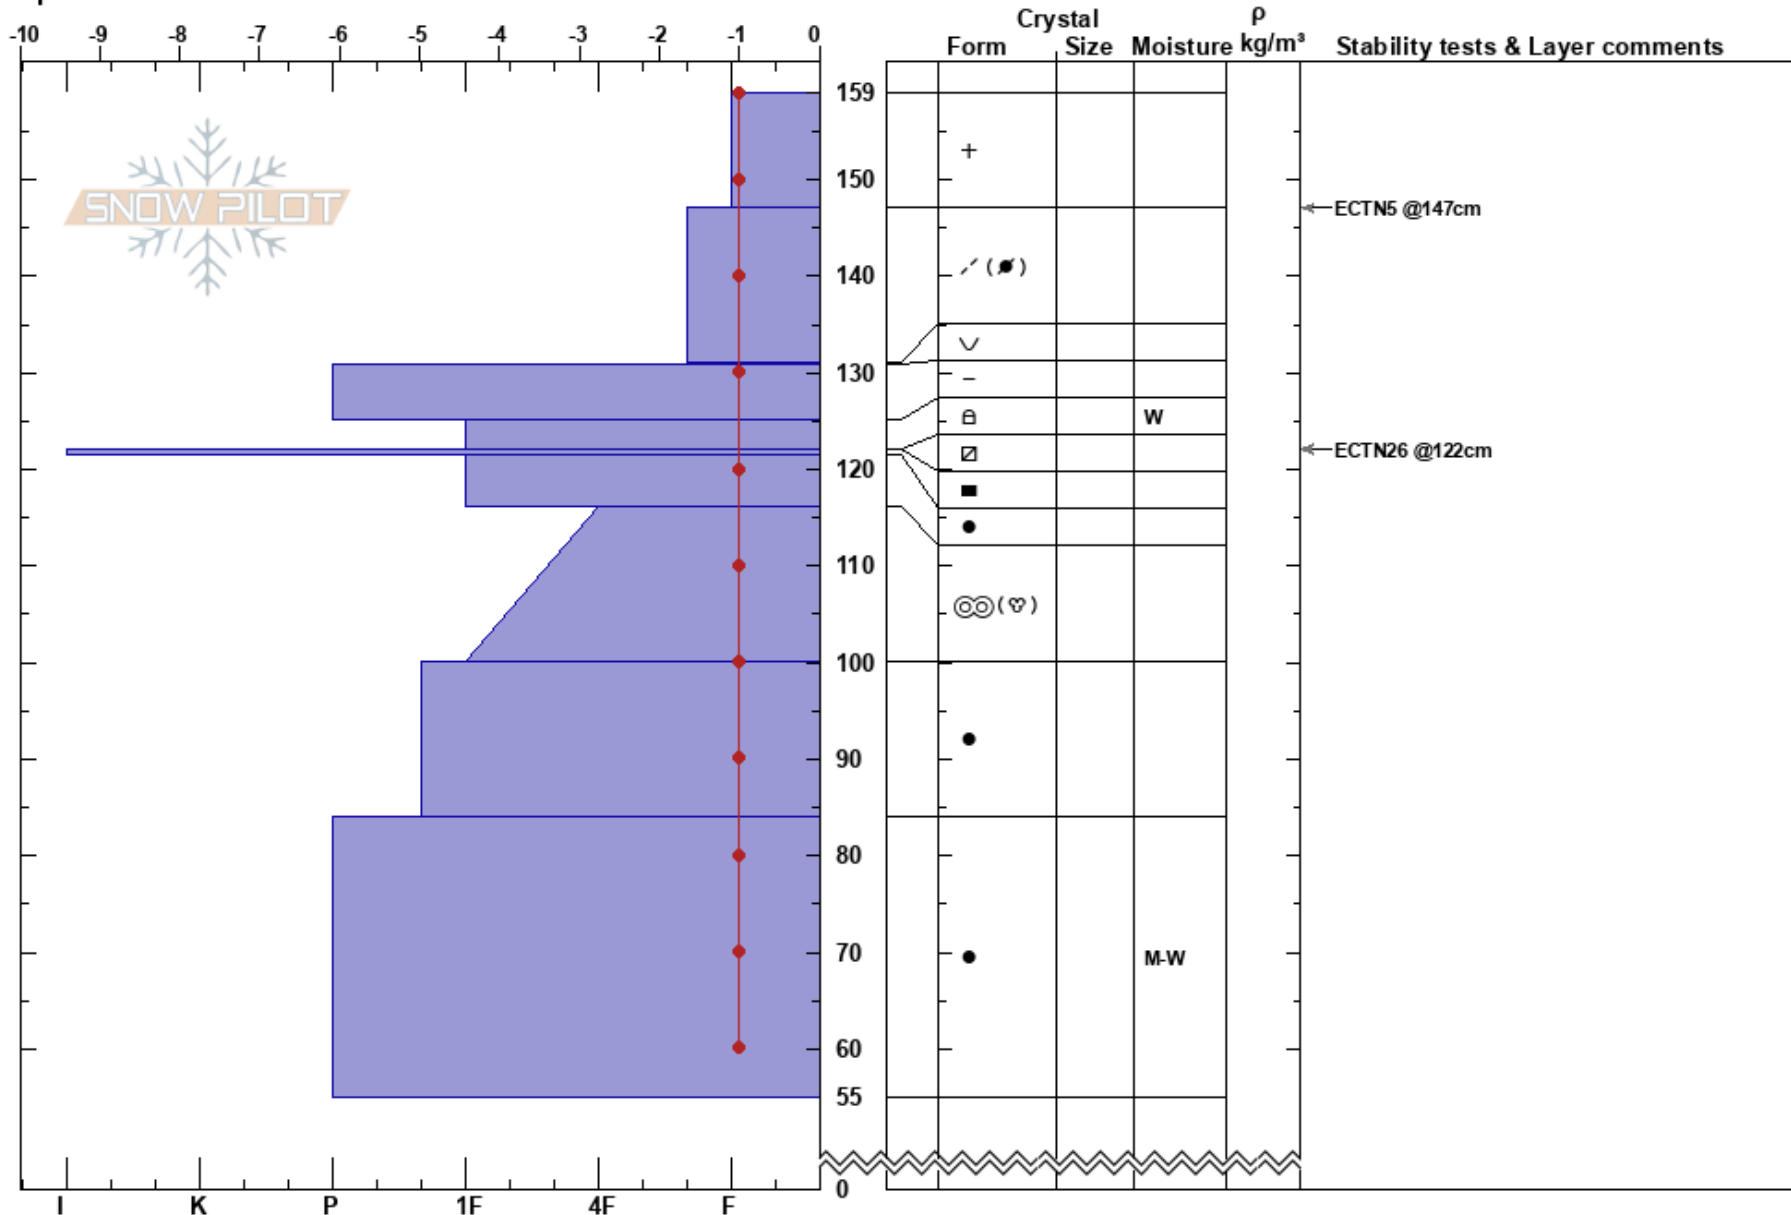

Elk Meadow
 Bitterroot
 MT
 Elevation: 6100 ft
 Aspect: 105°
 Specifics:

Logan King
 01/24/2018 - 12:00pm
 Co-ord: 46.67304N, -114.36750W
 Slope Angle: 38°
 Wind Loading: yes

Stability:
 Air Temperature: 1°C
 Sky Cover: CLR
 Precipitation: NO
 Wind: W Strong

HS:159
 PF:30
 Layer Notes:

Notes: