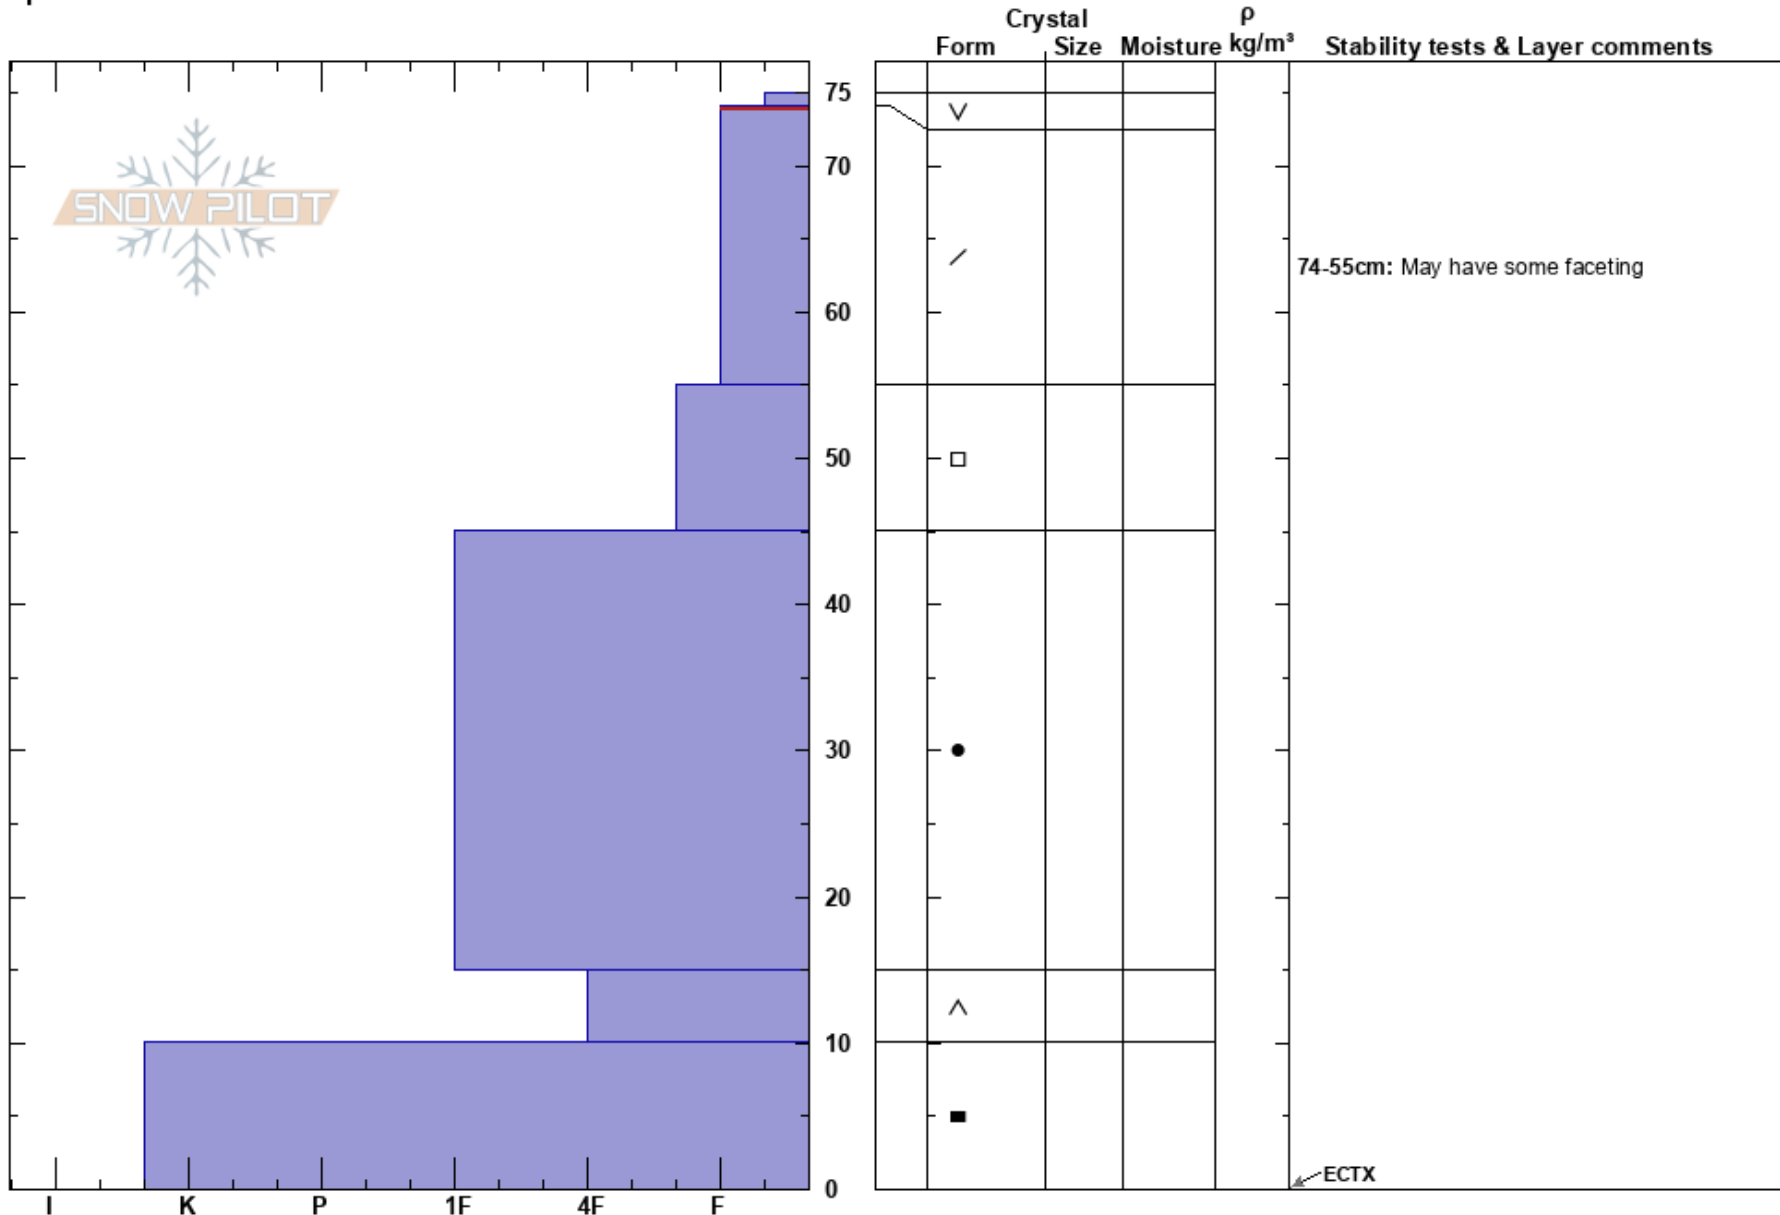

UFO Bowls  
 Southern Wasatch  
 UT  
 Elevation: 8900 ft  
 Aspect: 14°  
 Specifics:

Drew Hardesty  
 01/24/2018 - 11:00am  
 Co-ord:  
 Slope Angle: 30°  
 Wind Loading:

Stability:  
 Air Temperature:  
 Sky Cover:  
 Precipitation:  
 Wind:

HS:75  
 Layer Notes:  
 74-55cm: May have some faceting  
 74-55cm: Problematic layer

Notes: Weaknesses both in the surface hoar on surface and low density snow just beneath; as well 5cm of depth hoar above glacial ice layer.