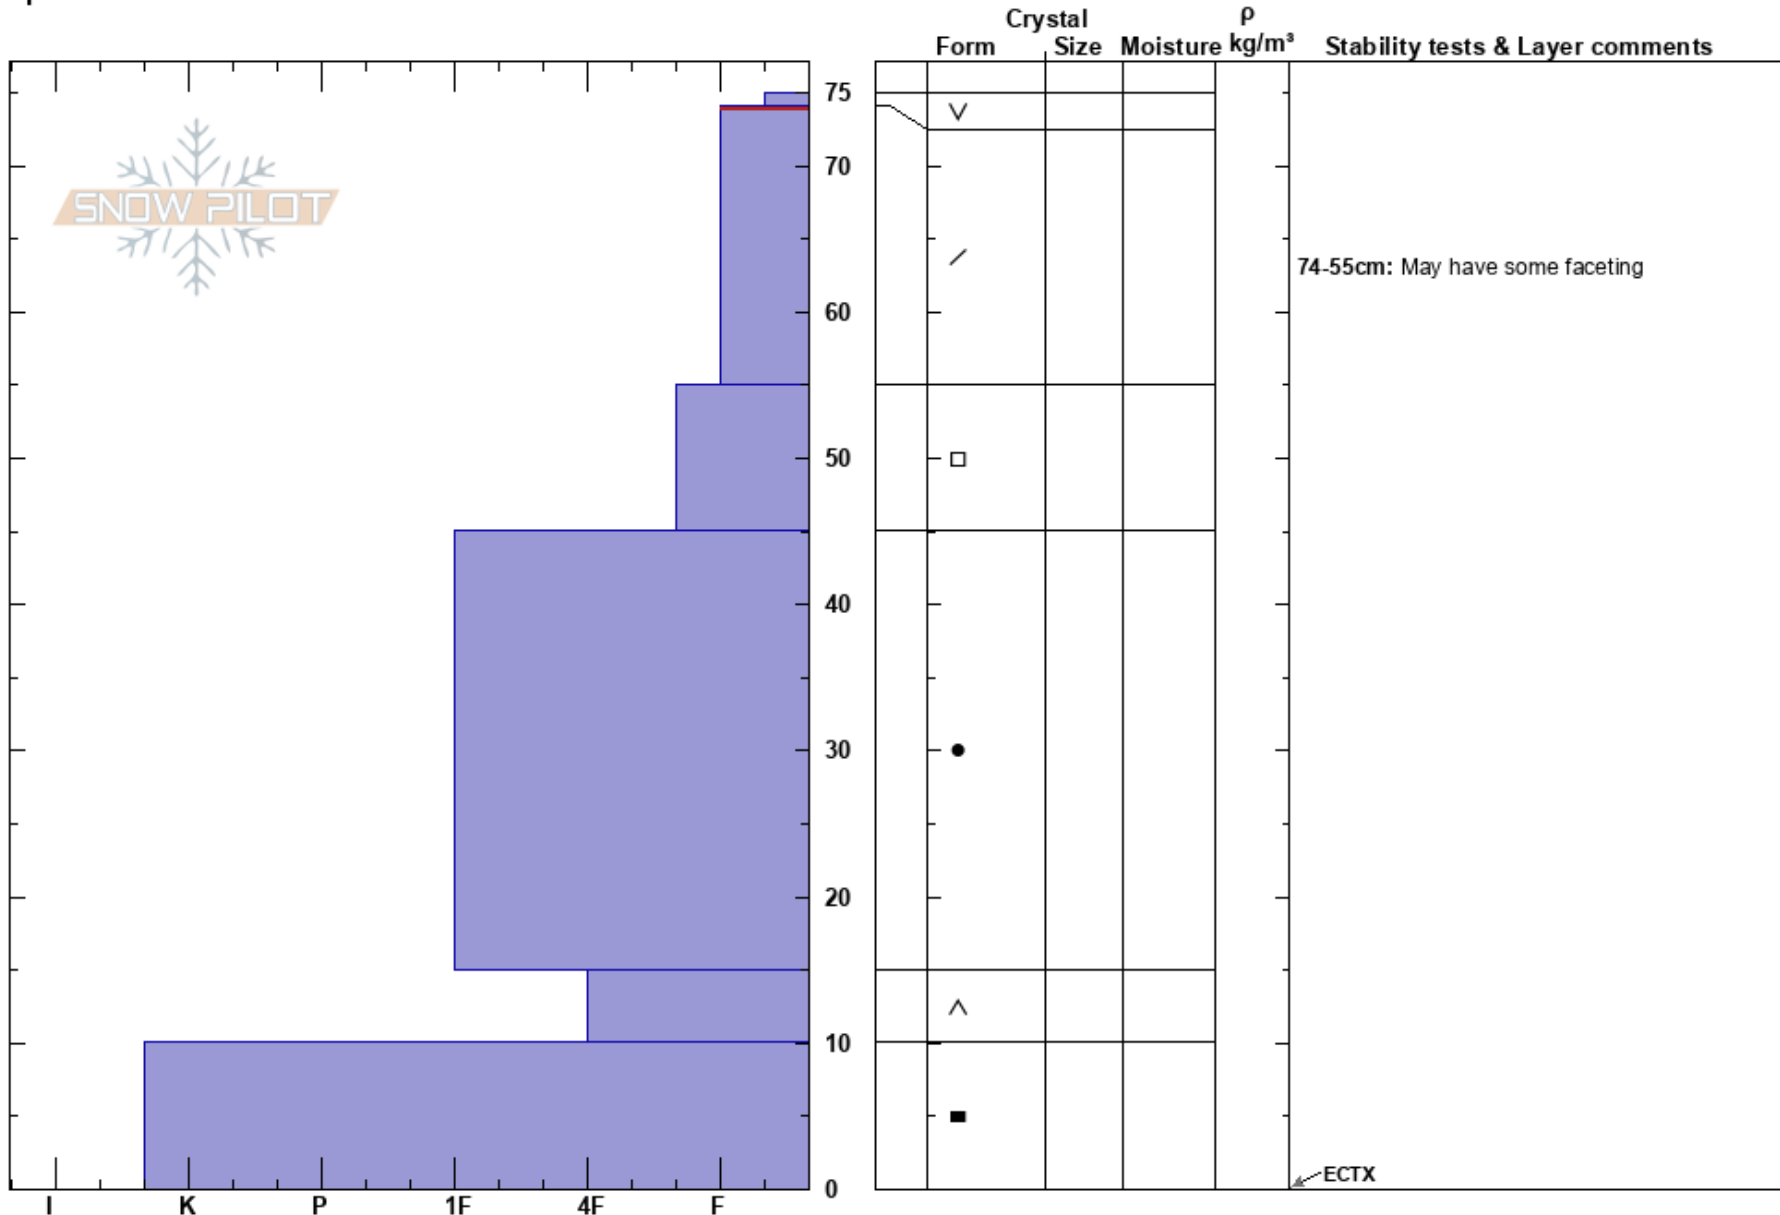

UFO Bowls
 Southern Wasatch
 UT
 Elevation: 8900 ft
 Aspect: 14°
 Specifics:

Drew Hardesty
 01/24/2018 - 11:00am
 Co-ord:
 Slope Angle: 30°
 Wind Loading:

Stability:
 Air Temperature:
 Sky Cover:
 Precipitation:
 Wind:

HS:75
 Layer Notes:
 74-55cm: May have some faceting
 74-55cm: Problematic layer

Notes: Weaknesses both in the surface hoar on surface and low density snow just beneath; as well 5cm of depth hoar above glacial ice layer.