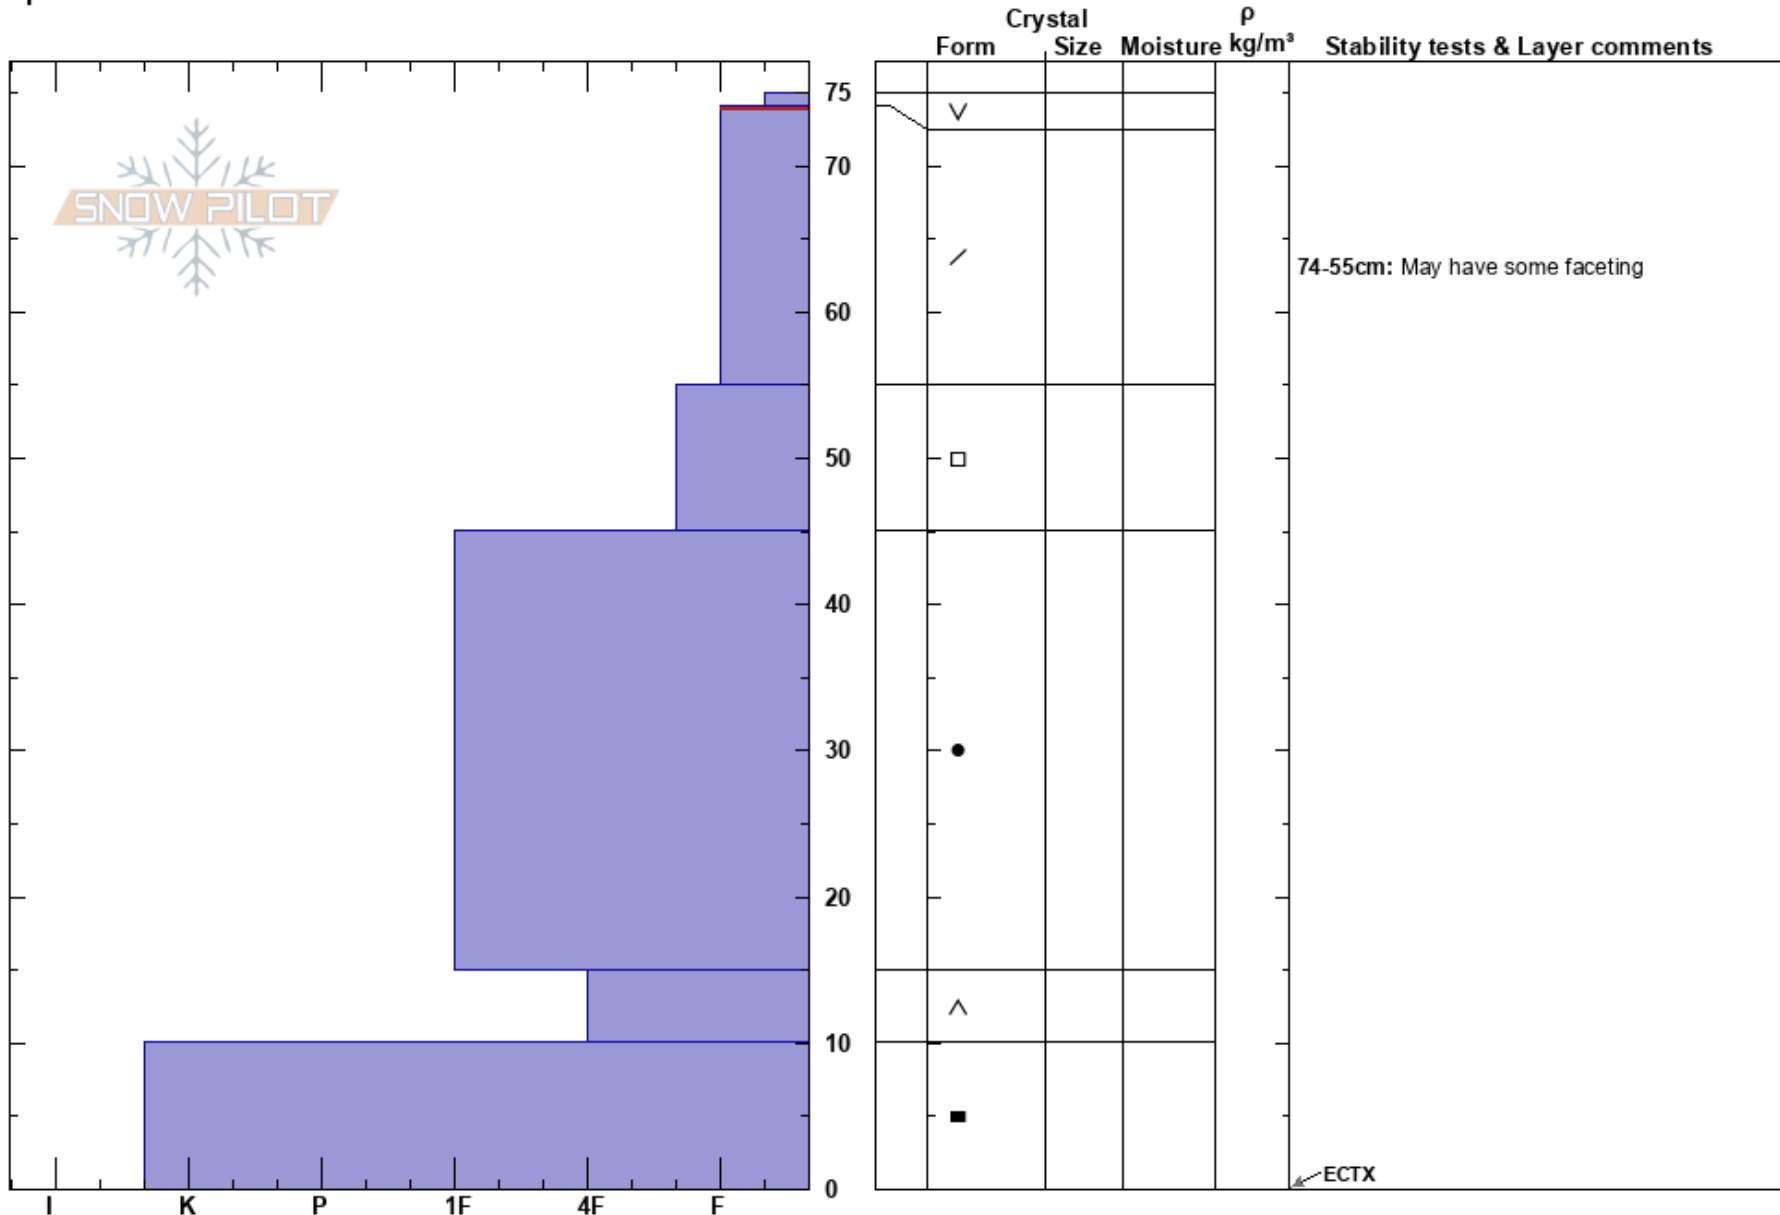

UFO Bowls
 Southern Wasatch
 UT
 Elevation: 8900 ft
 Aspect: 14°
 Specifics:

Drew Hardesty
 01/24/2018 - 11:00am
 Co-ord:
 Slope Angle: 30°
 Wind Loading:

Stability:
 Air Temperature:
 Sky Cover:
 Precipitation:
 Wind:

HS:75
 74-55cm: May have some faceting
 74-55cm: Problematic layer

Notes: Weaknesses both in the surface hoar on surface and low density snow just beneath; as well 5cm of depth hoar above glacial ice layer.