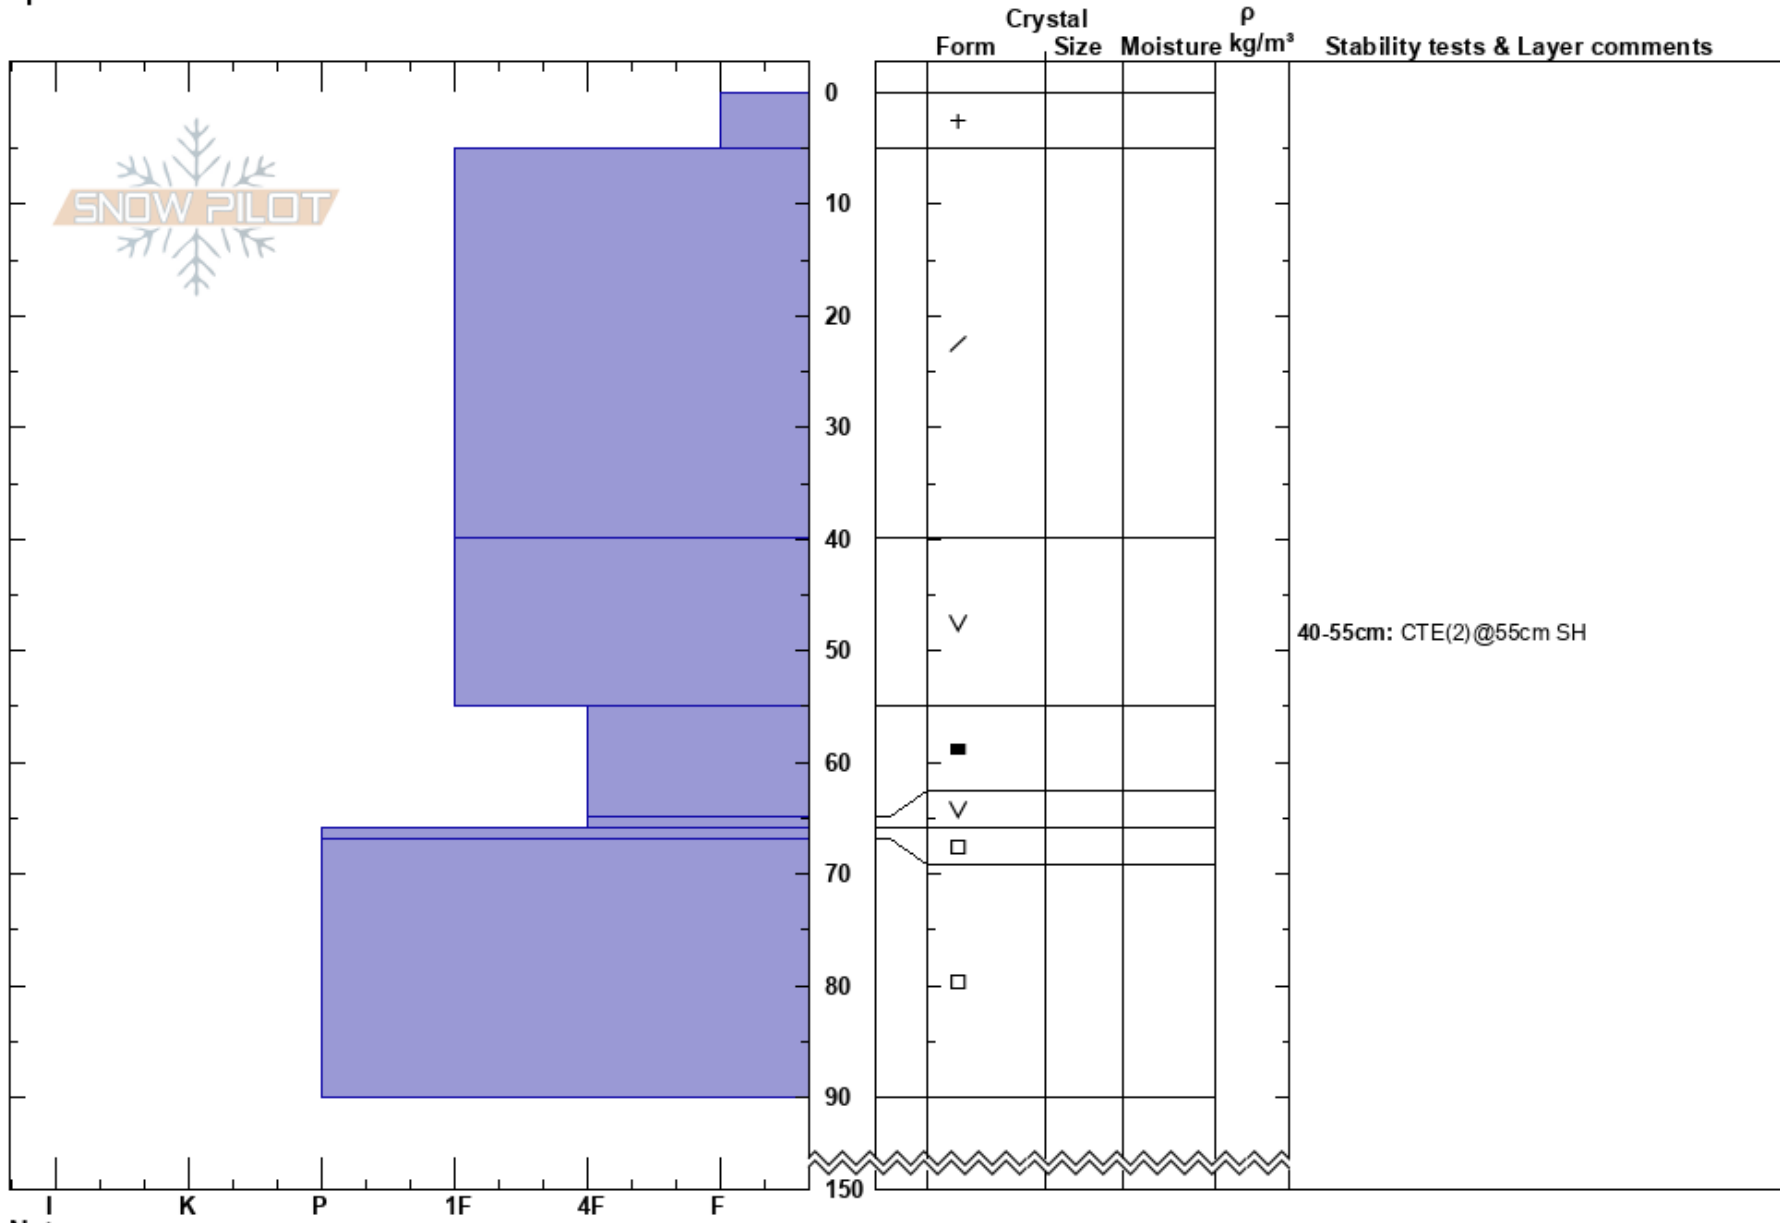

Joker  
 Northern Region  
 BC  
 Elevation: 1200 m  
 Aspect: N  
 Specifics:

Yvan Gaston Sabourin  
 24/01/2018 - 09:00  
 Co-ord:  
 Slope Angle: 30°  
 Wind Loading:

Stability:  
 Air Temperature: -3°C  
 Sky Cover: OVC  
 Precipitation: NO  
 Wind:  
 HS:150  
 PF:60  
 Layer Notes:  
 40-55cm: CTE(2)@55cm SH  
 65-66cm: Problematic layer