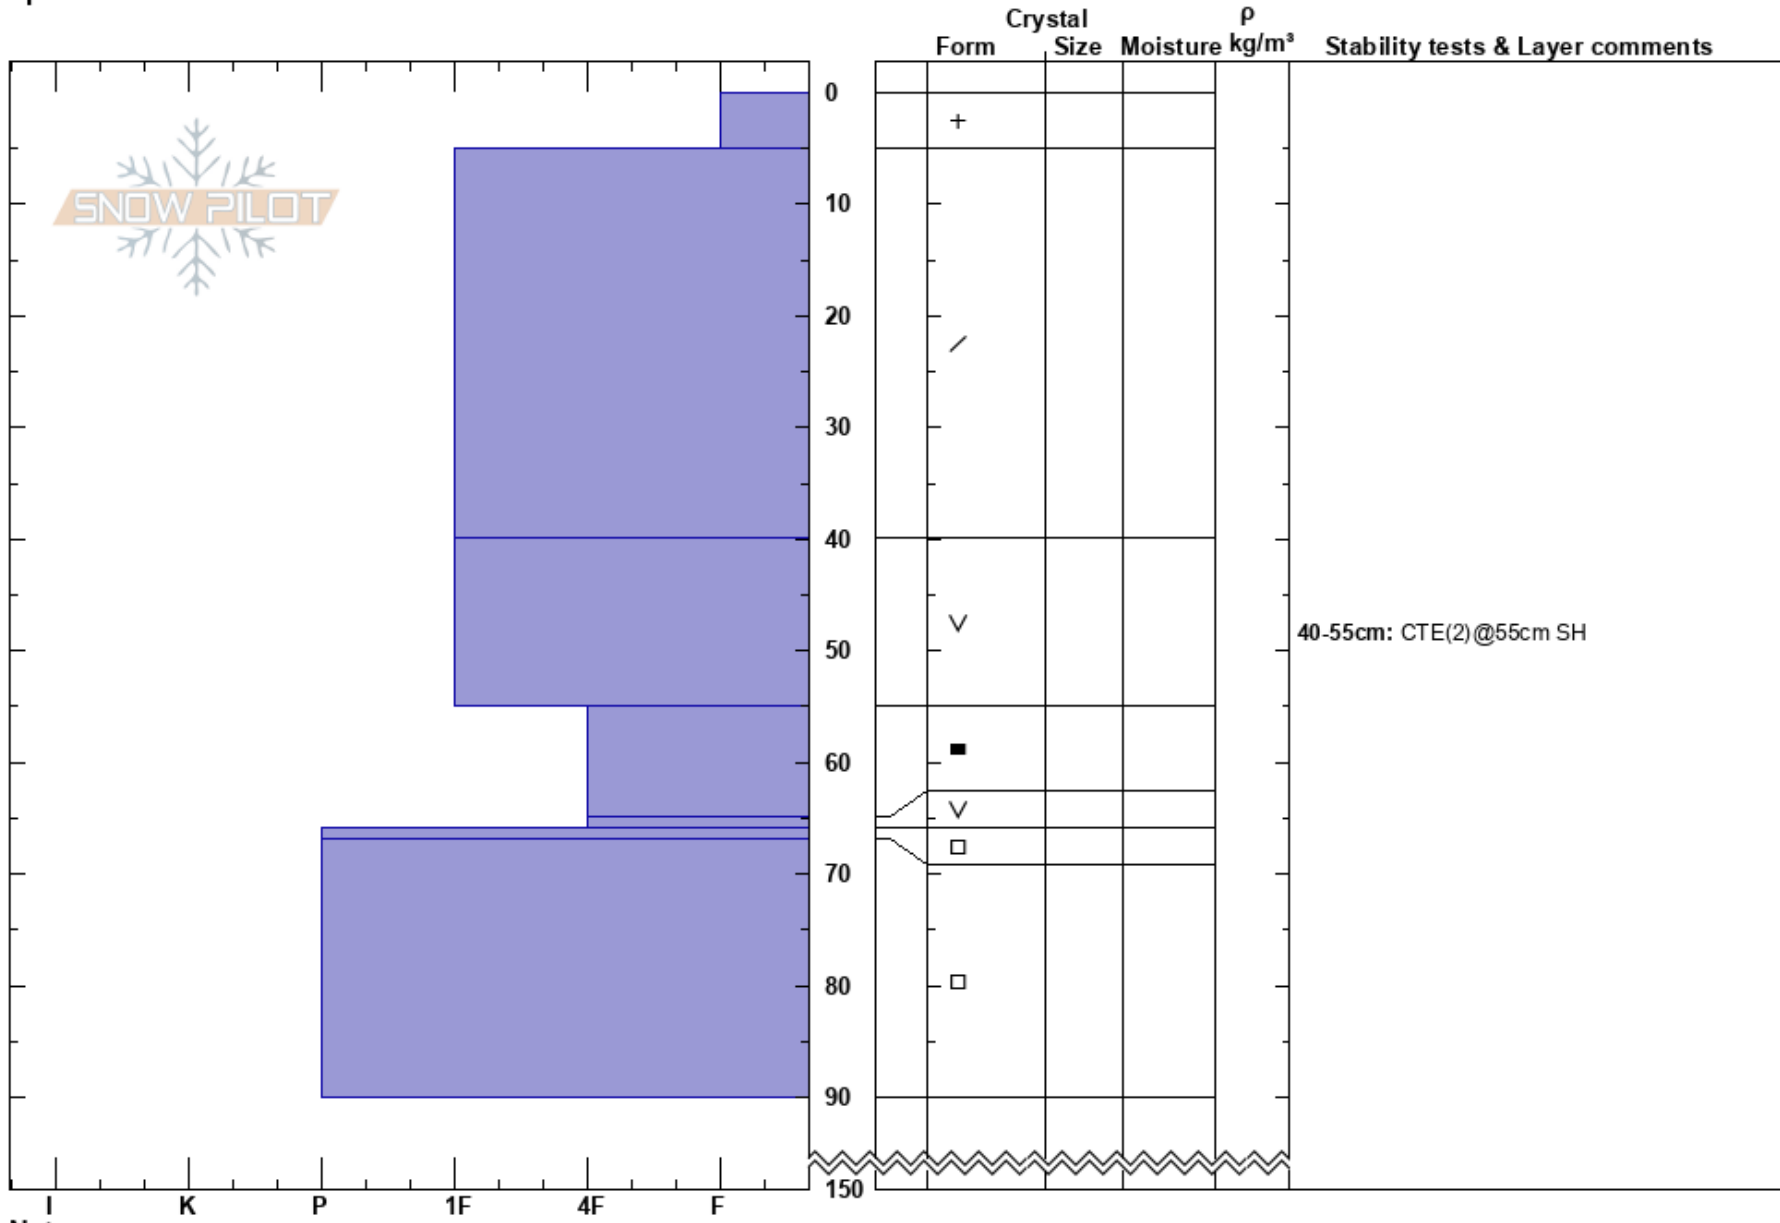

Joker
 Northern Region
 BC
 Elevation: 1200 m
 Aspect: N
 Specifics:

Yvan Gaston Sabourin
 24/01/2018 - 09:00
 Co-ord:
 Slope Angle: 30°
 Wind Loading:

Stability:
 Air Temperature: -3°C
 Sky Cover: OVC
 Precipitation: NO
 Wind:
 HS:150
 PF:60
 Layer Notes:
 40-55cm: CTE(2)@55cm SH
 65-66cm: Problematic layer