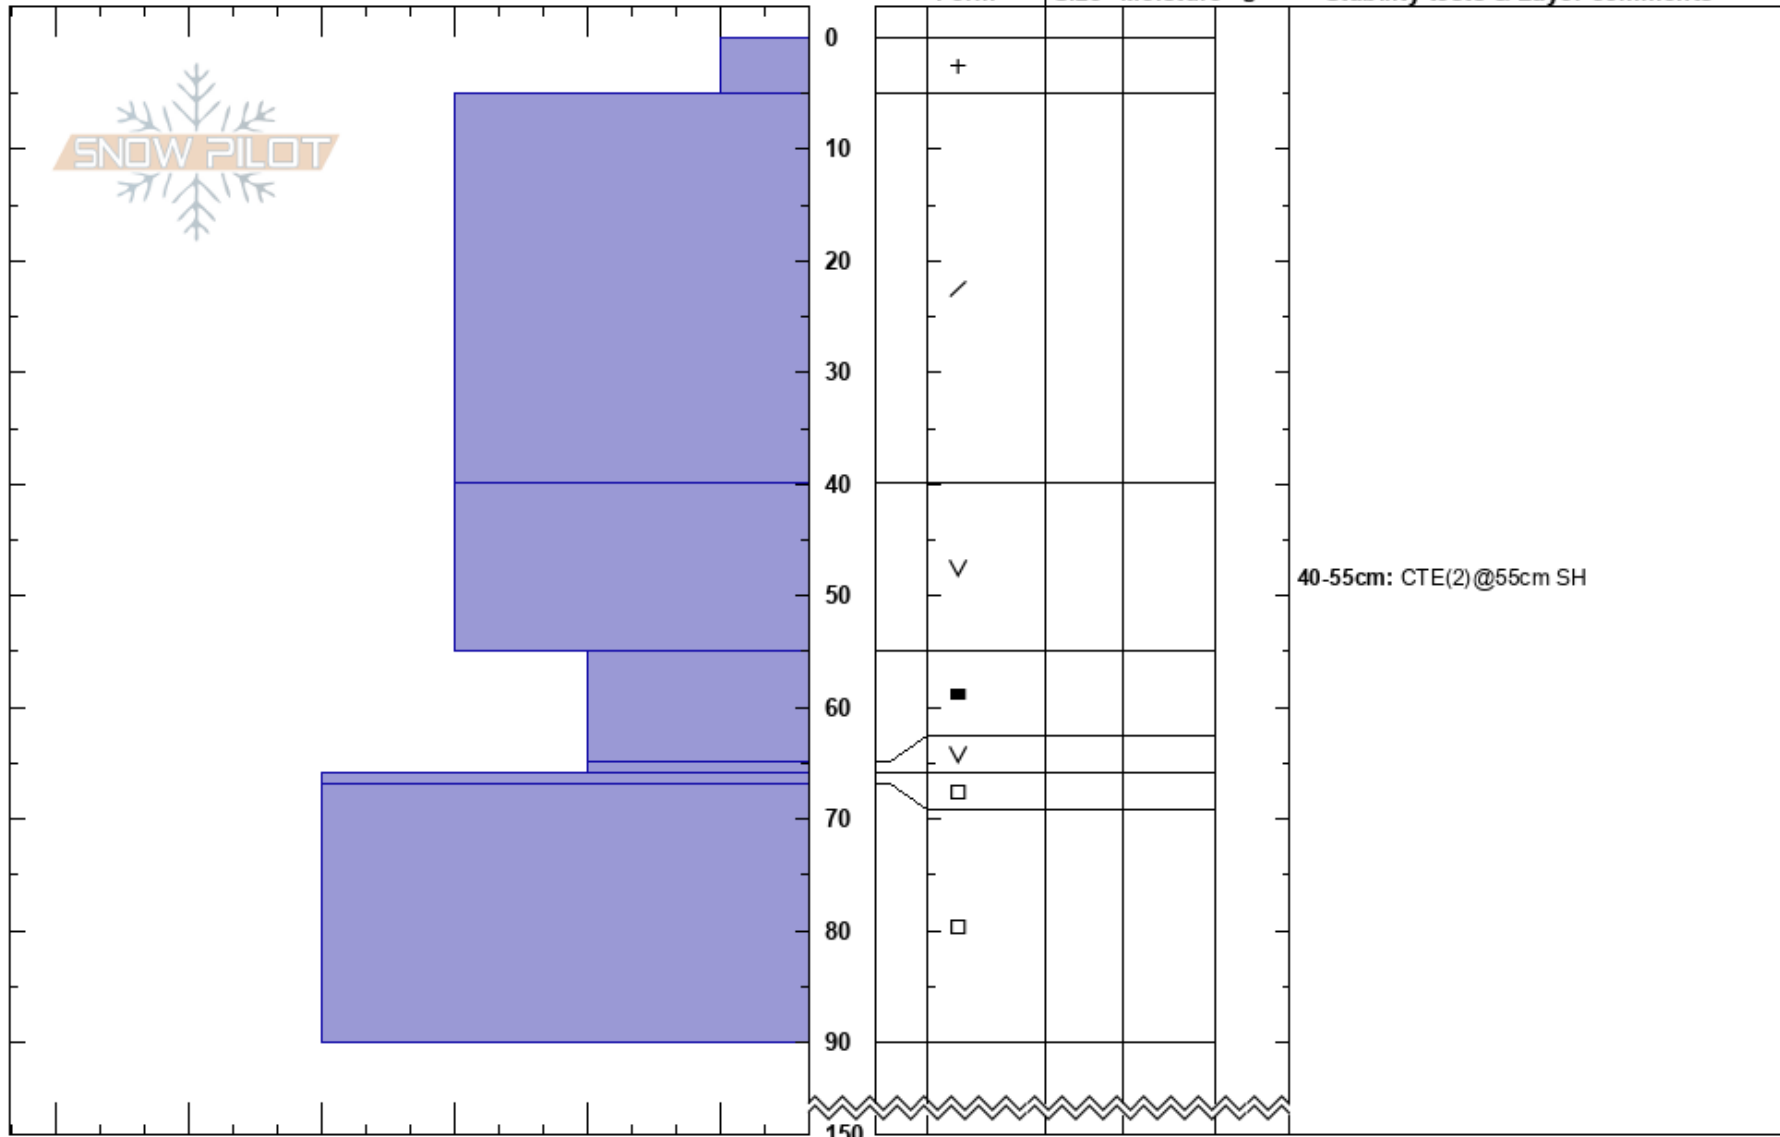

Joker
 Northern Region
 BC
 Elevation: 1200 m
 Aspect: N
 Specifics:

Yvan Gaston Sabourin
 24/01/2018 - 09:00
 Co-ord:
 Slope Angle: 30°
 Wind Loading:

Stability:
 Air Temperature: -3°C
 Sky Cover: OVC
 Precipitation: NO
 Wind:
 HS:150
 PF:60
 Layer Notes:
 40-55cm: CTE(2)@55cm SH
 65-66cm: Problematic layer