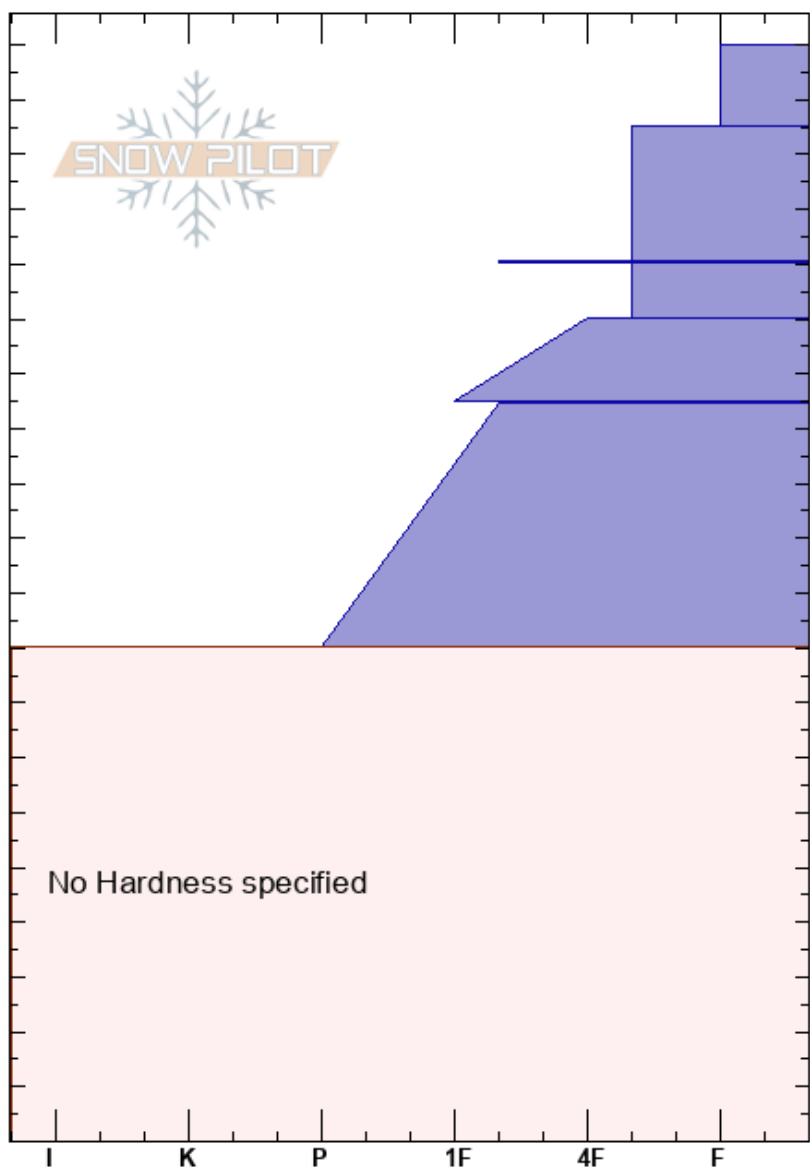

South Point
 Rattlesnake Mtns
 MT
 Elevation: 7100 ft
 Aspect: 60°
 Specifics: We skied slope

Timothy Laroche
 01/24/2018 - 1:00pm
 Co-ord: 47.03008N, -113.96946W
 Slope Angle: 30°
 Wind Loading: yes

Stability: Good HS:200
 Air Temperature: 0.8°C PS: 20 135-134.5cm:Problematic layer
 Sky Cover: SCT
 Precipitation: NO
 Wind: SW Moderate

Depth (cm)	Crystal		Moisture	ρ kg/m ³	Stability tests & Layer comments
	Form	Size			
190-200	*				
185	/				← CT11, Q3 @185cm
160	■				← CT22, Q2 @160cm
150-160	/ (●)				← ECTN22 @160cm
135	∇	6			← CT25, Q1 @135cm
130-135					← ECTP24 @135cm
110	.				
0-90					