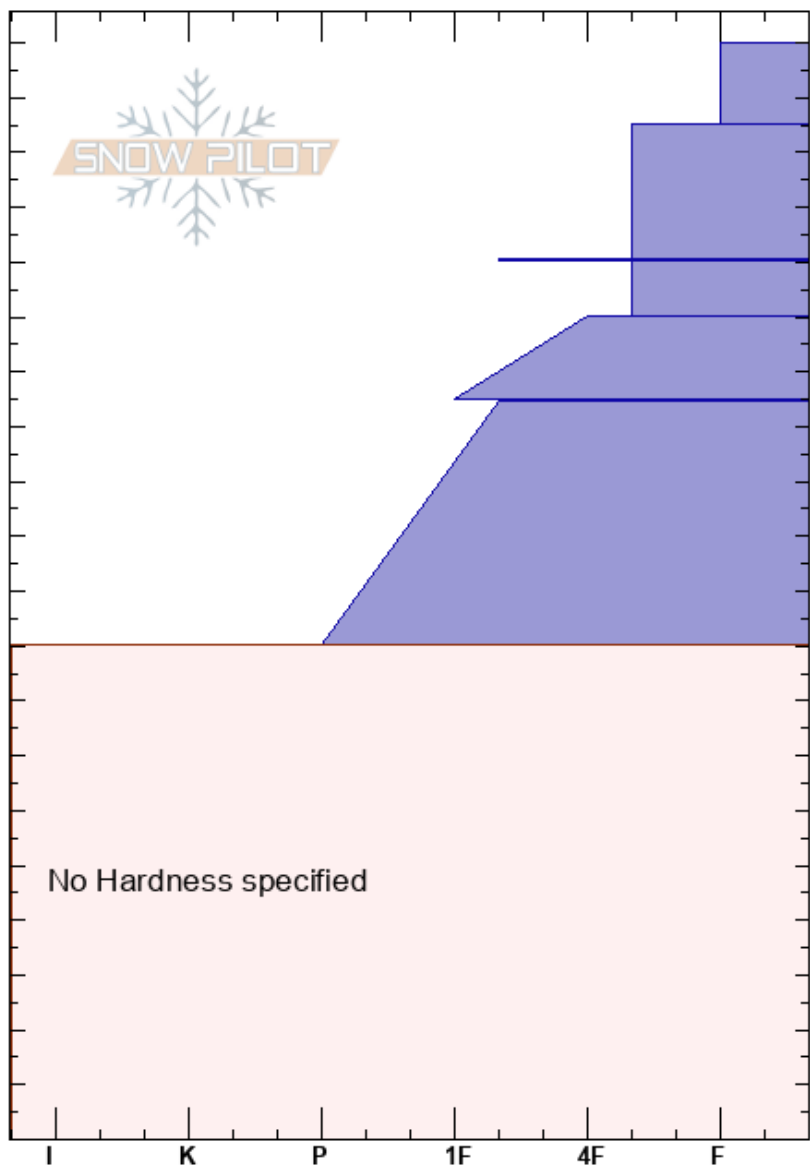

South Point  
 Rattlesnake Mtns  
 MT  
 Elevation: 7100 ft  
 Aspect: 60°  
 Specifics: We skied slope

Timothy Laroche  
 01/24/2018 - 1:00pm  
 Co-ord: 47.03008N, -113.96946W  
 Slope Angle: 30°  
 Wind Loading: yes

Stability: Good HS:200  
 Air Temperature: 0.8°C PS: 20 135-134.5cm:Problematic layer  
 Sky Cover: SCT  
 Precipitation: NO  
 Wind: SW Moderate

Depth (cm)	Crystal		Moisture	$\rho$ kg/m <sup>3</sup>	Stability tests & Layer comments
	Form	Size			
190-200	*				
185	/				← CT11, Q3 @185cm
160-165	■				← CT22, Q2 @160cm
155-160	/ (●)				← ECTN22 @160cm
135-140	∇	6			← CT25, Q1 @135cm
130-135					← ECTP24 @135cm
110	.				
0-90					No Hardness specified