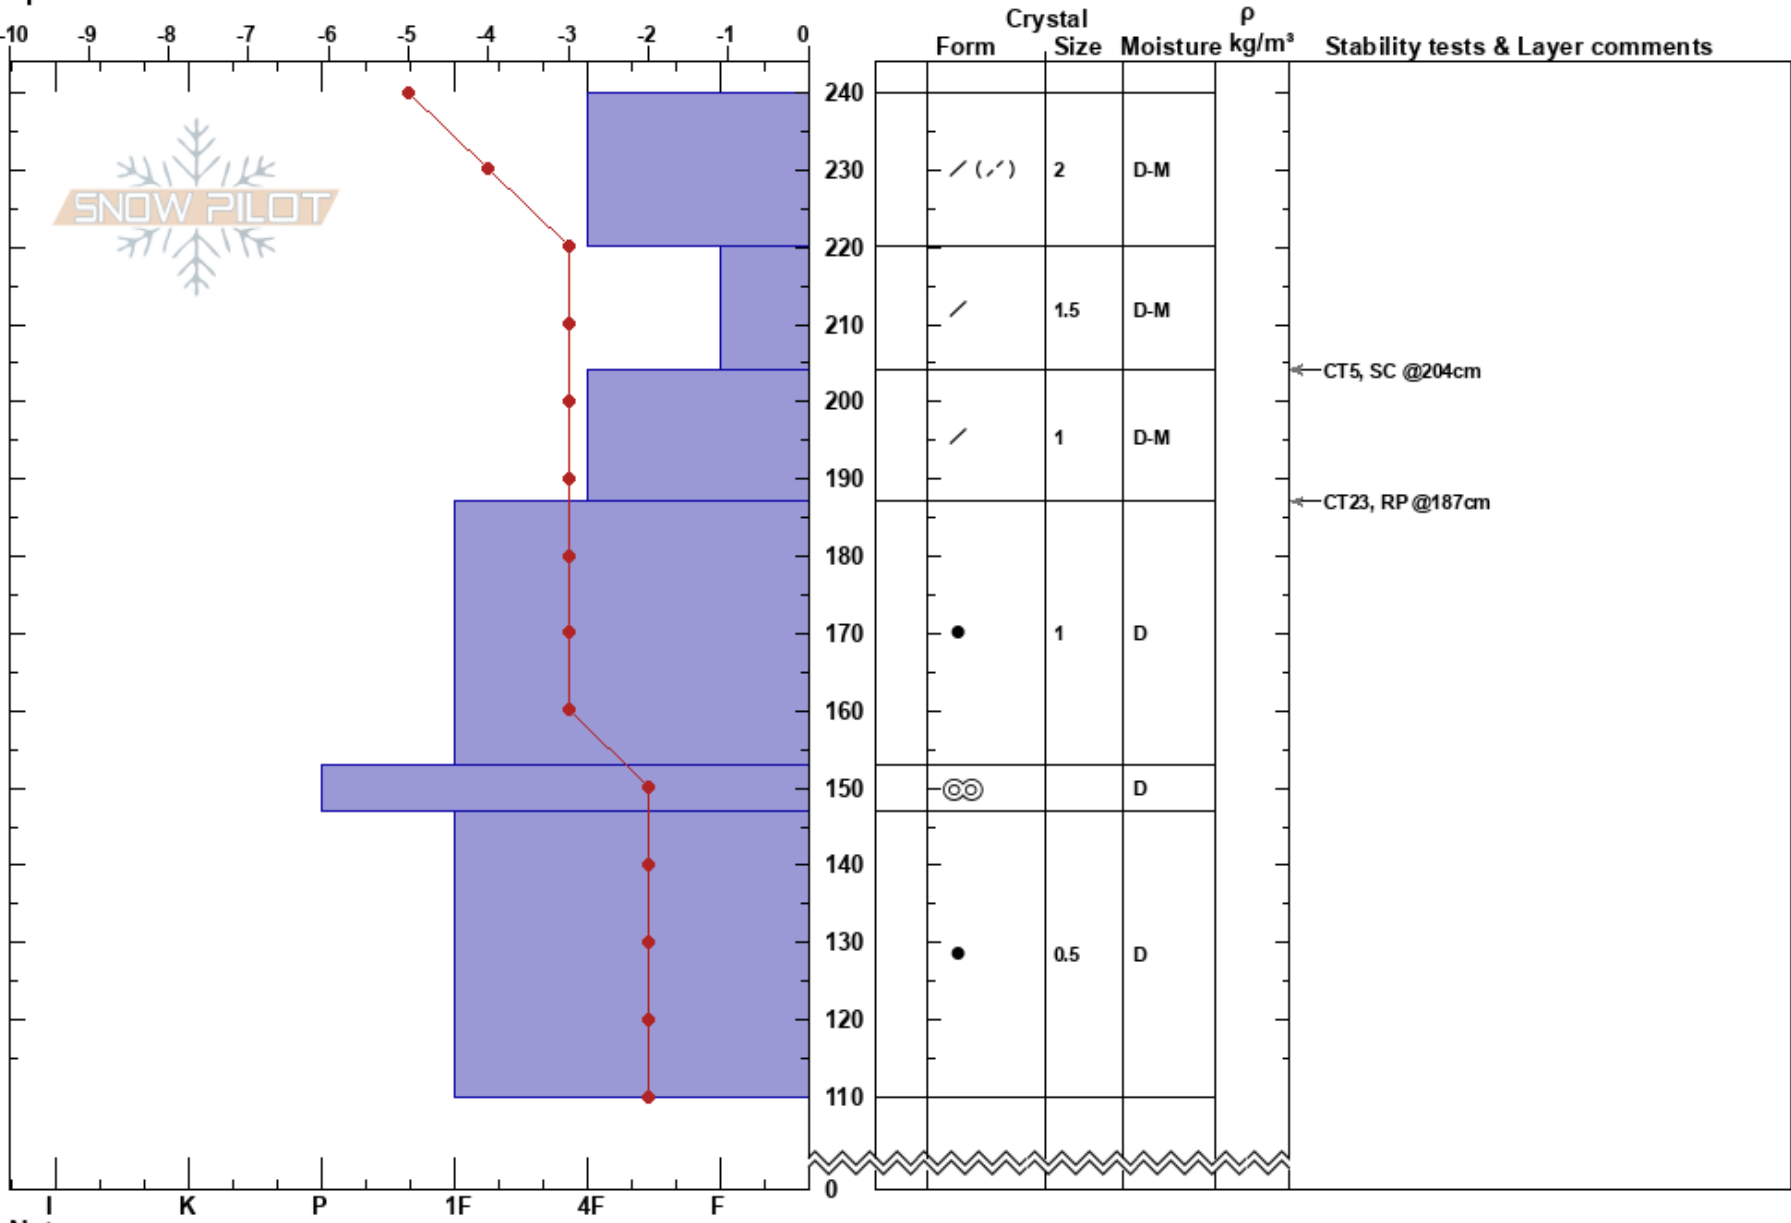

Tumalo Bowl
 Three Sisters
 OR
 Elevation: 7848 m
 Aspect: 12°
 Specifics:

Philip Bowker
 01/24/2018 - 1:00pm
 Co-ord: 44.00521N, -121.64243W
 Slope Angle: 31°
 Wind Loading: yes

Stability: HS:240
 Air Temperature: -5°C PF:44 220-204cm:Problematic layer
 Sky Cover: X
 Precipitation: S2
 Wind: SE Moderate