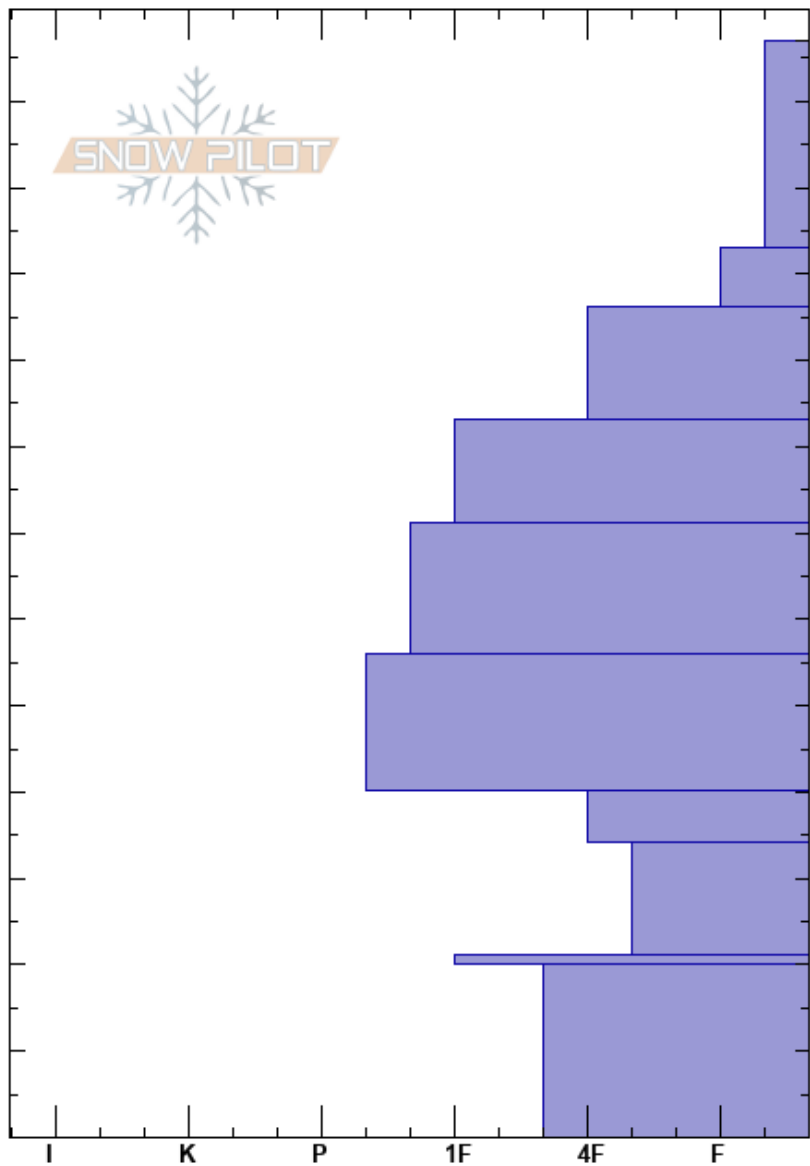

Motor Hill  
 Lionhead Range  
 MT  
 Elevation: 8700 ft  
 Aspect: 110°  
 Specifics:

Doug Chabot-Admin  
 01/23/2018 - 11:20am  
 Co-ord: 44.73758N, -111.31294W  
 Slope Angle: 32°  
 Wind Loading: no

Stability: Good HS:127 Layer Notes:  
 Air Temperature: -7°C  
 Sky Cover: BKN  
 Precipitation: NO  
 Wind: Calm

Crystal Form	Crystal Size	Moisture	$\rho$ kg/m <sup>3</sup>	Stability tests & Layer comments
+				
/				← CT3, Q3 @103cm
/				
•				
•				
•				
⊖				
⊖				
■				← CT18, Q3 @21cm
⊖				