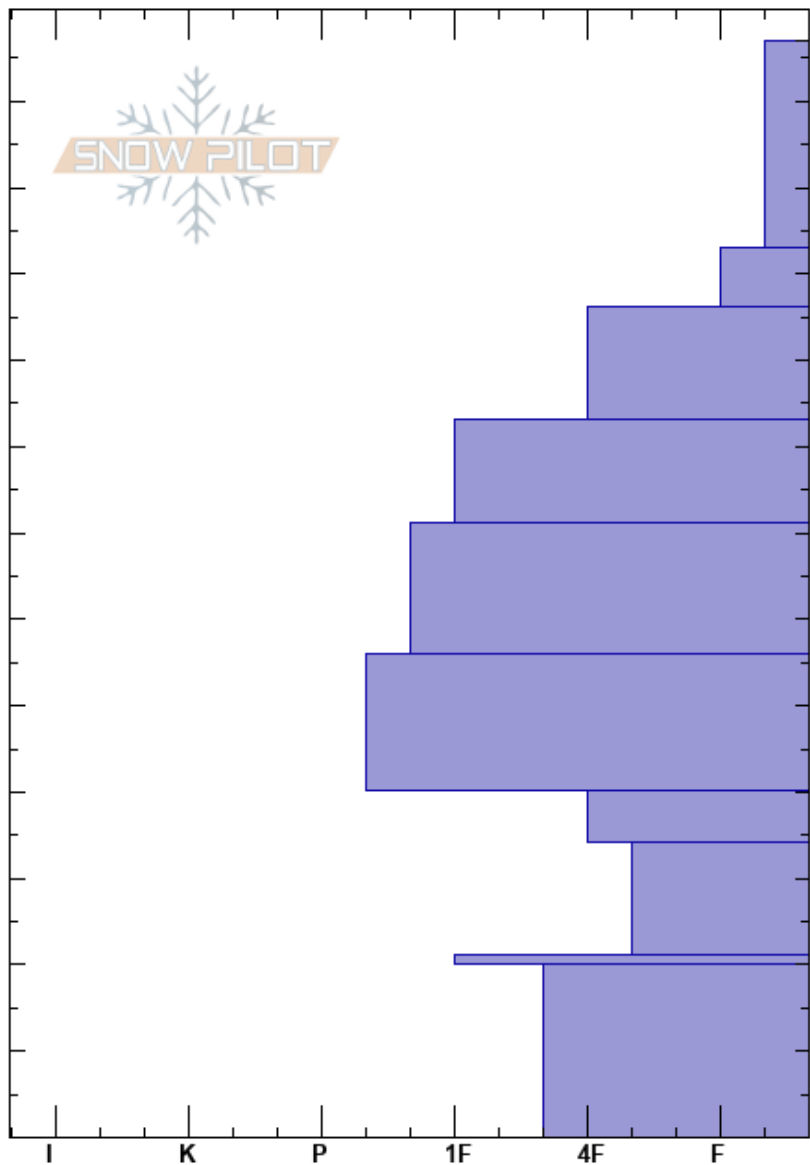

Motor Hill
 Lionhead Range
 MT
 Elevation: 8700 ft
 Aspect: 110°
 Specifics:

Doug Chabot-Admin
 01/23/2018 - 11:20am
 Co-ord: 44.73758N, -111.31294W
 Slope Angle: 32°
 Wind Loading: no

Stability: Good HS:127 Layer Notes:
 Air Temperature: -7°C
 Sky Cover: BKN
 Precipitation: NO
 Wind: Calm

Crystal Form	Crystal Size	Moisture	ρ kg/m ³	Stability tests & Layer comments
+				
/				← CT3, Q3 @103cm
/				
•				
•				
•				
⊖				
⊖				
■				← CT18, Q3 @21cm
⊖				

Notes: