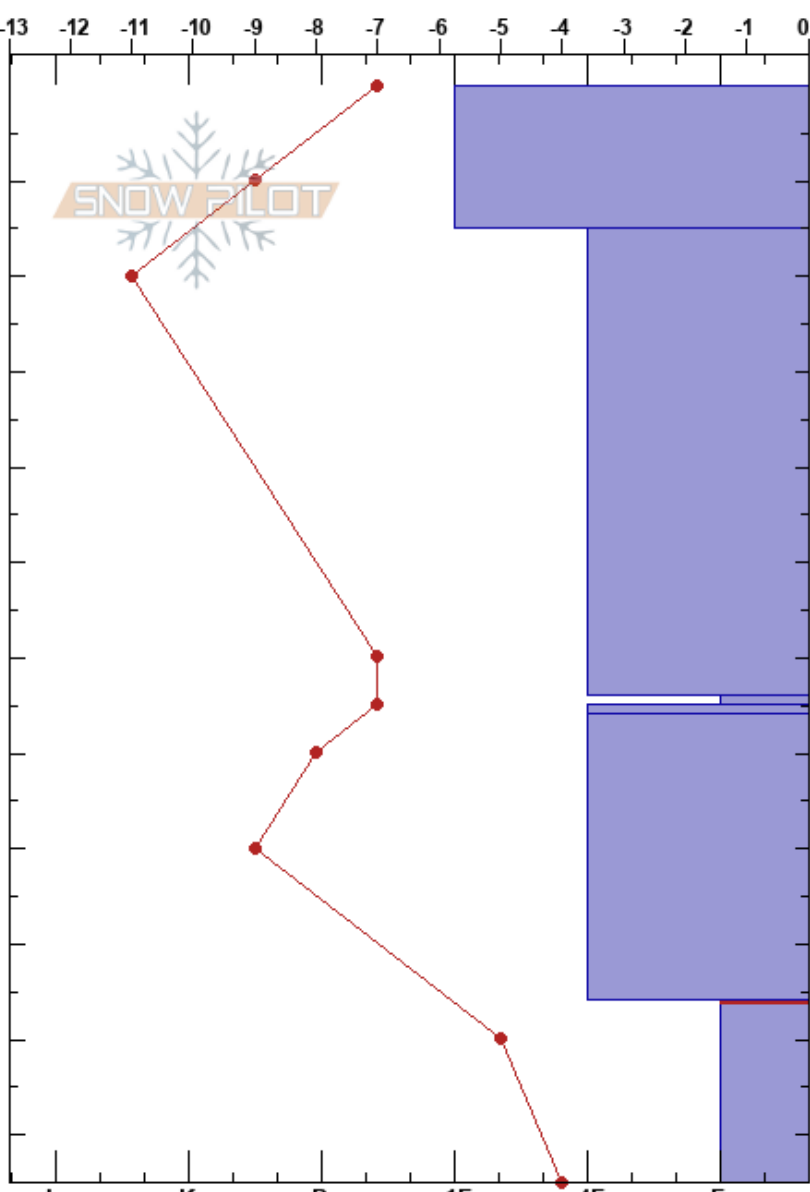

Humphreys Cirque-East  
 San Francisco Peaks  
 AZ  
 Elevation: 11800 ft  
 Aspect: 80°

Eric Roberts  
 01/14/2024 - 11:30am  
 Co-ord: 35.33758N, -111.68177W  
 Slope Angle: 34°  
 Wind Loading: yes

Stability: **HS:115**  
 Air Temperature: -7°C  
 Sky Cover: FEW  
 Precipitation: NO  
 Wind: N Moderate

Layer Notes:  
 PF:25 96-115cm:Problematic layer  
 PS:4

Specifics: Collapsing, localized; We skied slope

Depth (cm)	Crystal		Moisture	$\rho$ kg/m <sup>3</sup>	Stability tests & Layer comments
	Form	Size			
0-10	• ( / )	0.5(0.5)	D		
10-65	• ( / )	(1)	D		← ECTN15 @20cm DF ← CT12, SP @30cm Stellars/DF ← ECTN19 @38cm DF ← CT16, SP @45cm DF
65-68	□	0.5-1	D		← PST35/100 (Arr) @65cm
68-70	⊙ ⊙ ( ♥ )		D-M		
70-100	□ ( ♣ )		D		
100-115	△	2-4	D		← CT22, SC @100cm Chained DH ← CT9, SC @100cm DH ← CTV, SC @100cm