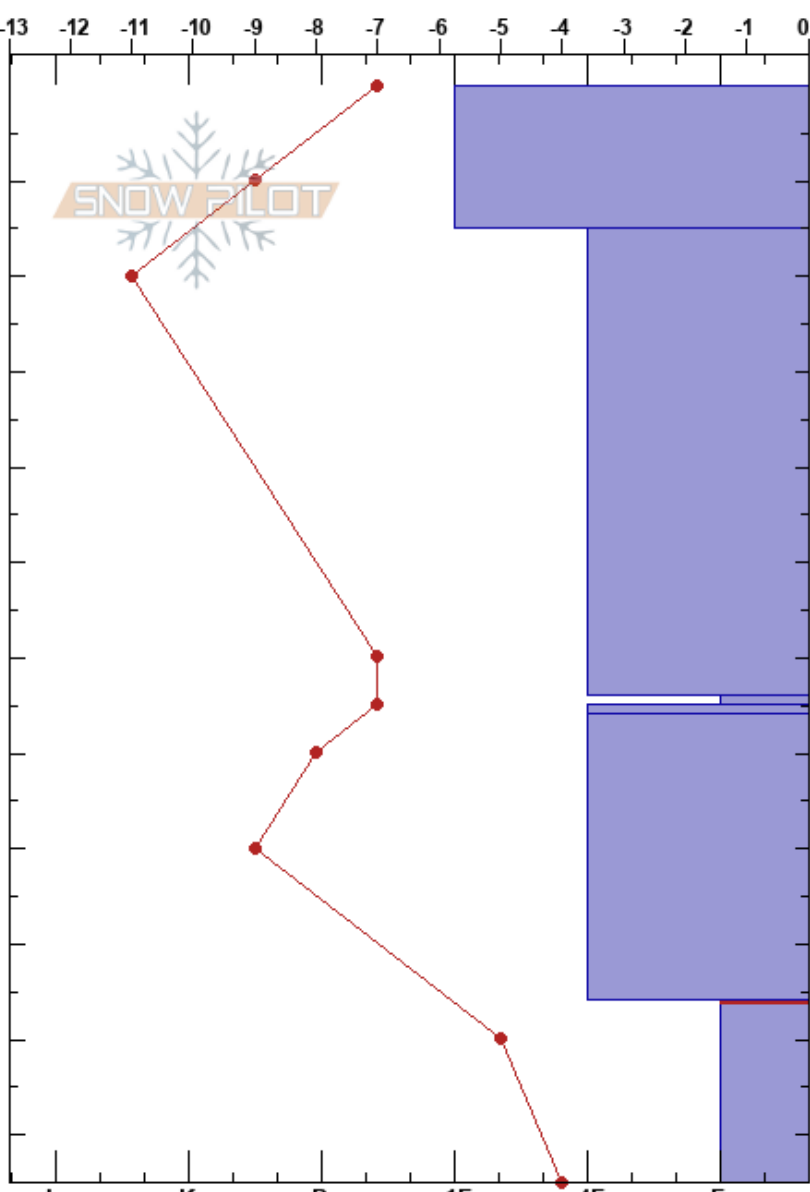

Humphreys Cirque-East
 San Francisco Peaks
 AZ
 Elevation: 11800 ft
 Aspect: 80°

Eric Roberts
 01/14/2024 - 11:30am
 Co-ord: 35.33758N, -111.68177W
 Slope Angle: 34°
 Wind Loading: yes

Stability: **HS:115**
 Air Temperature: -7°C
 Sky Cover: FEW
 Precipitation: NO
 Wind: N Moderate

Layer Notes:
 PF:25 96-115cm:Problematic layer
 PS:4

Specifics: Collapsing, localized; We skied slope

Depth (cm)	Crystal		Moisture	ρ kg/m ³	Stability tests & Layer comments
	Form	Size			
0-10	• (/)	0.5(0.5)	D		
10-65	• (/)	(1)	D		← ECTN15 @20cm DF ← CT12, SP @30cm Stellars/DF ← ECTN19 @38cm DF ← CT16, SP @45cm DF
65-68	□	0.5-1	D		← PST35/100 (Arr) @65cm
68-70	⊙ ⊙ (♥)		D-M		
70-100	□ (♣)		D		
100-115	△	2-4	D		← CT22, SC @100cm Chained DH ← CT9, SC @100cm DH ← CTV, SC @100cm