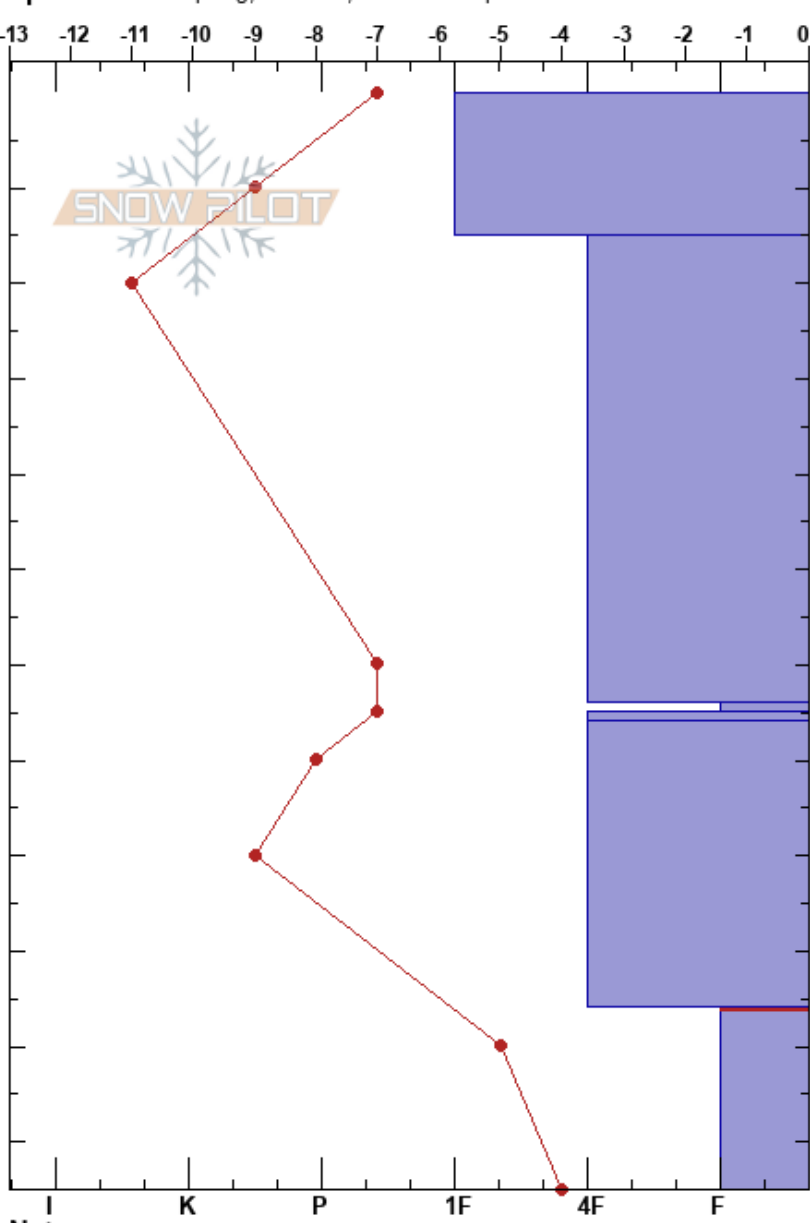

Humphreys Cirque-East
 San Francisco Peaks
 AZ
 Elevation: 11800 ft
 Aspect: 80°

Eric Roberts
 01/14/2024 - 11:30am
 Co-ord: 35.33758N, -111.68177W
 Slope Angle: 34°
 Wind Loading: yes

Stability: HS:115
 Air Temperature: -7°C
 Sky Cover: FEW
 Precipitation: NO
 Wind: N Moderate

Layer Notes:
 PF:25 96-115cm:Problematic layer
 PS:4

Specifics: Collapsing, localized; We skied slope

Crystal Form	Crystal Size	Moisture	ρ kg/m ³	Stability tests & Layer comments
•				
• (/)	0.5(0.5)	D		
				← ECTN15 @20cm DF
				← CT12, SP @30cm Stellars/DF
• (/)	(1)	D		← ECTN19 @38cm DF
				← CT16, SP @45cm DF
□	0.5-1	D		
⊙ ⊙ (♡)		D-M		← PST35/100 (Arr) @65cm
□ (♣)		D		
∧	2-4	D		← CT22, SC @100cm Chained DH
				← CT9, SC @100cm DH
				← CTV, SC @100cm