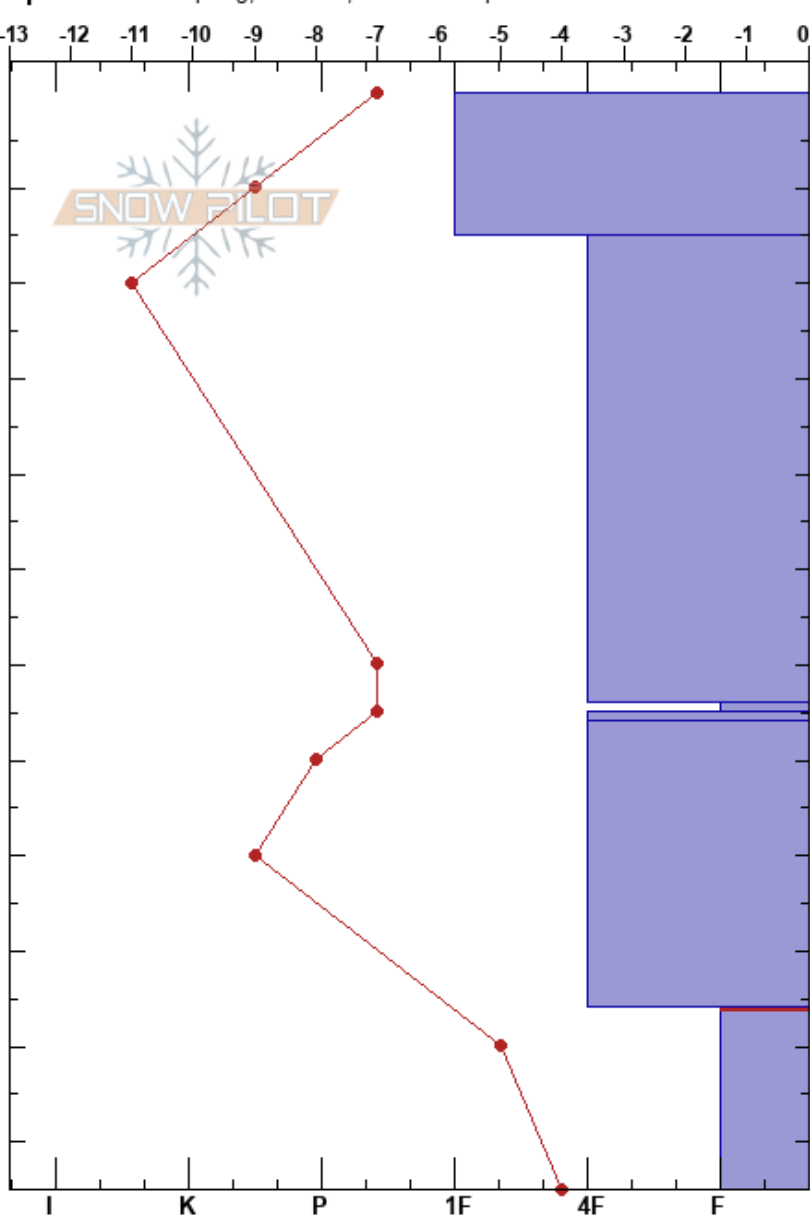

Humphreys Cirque-East
 San Francisco Peaks
 AZ
 Elevation: 11800 ft
 Aspect: 80°
 Specifics: Collapsing, localized; We skied slope

Eric Roberts
 01/14/2024 - 11:30am
 Co-ord: 35.33758N, -111.68177W
 Slope Angle: 34°
 Wind Loading: yes

Stability: **HS:115**
 Air Temperature: -7°C
 Sky Cover: FEW
 Precipitation: NO
 Wind: N Moderate
PF:25 96-115cm:Problematic layer
PS:4

Depth (cm)	Crystal		Moisture	ρ kg/m ³	Stability tests & Layer comments
	Form	Size			
0	•				
10	• (/)	0.5(0.5)	D		
20					← ECTN15 @20cm DF
30					← CT12, SP @30cm Stellars/DF
40	• (/)	(1)	D		← ECTN19 @38cm DF
45					← CT16, SP @45cm DF
60	□	0.5-1	D		
65	⊙ ⊙ (♥)		D-M		← PST35/100 (Arr) @65cm
80	□ (♣)		D		
100	∧	2-4	D		← CT22, SC @100cm Chained DH ← CT9, SC @100cm DH ← CTV, SC @100cm