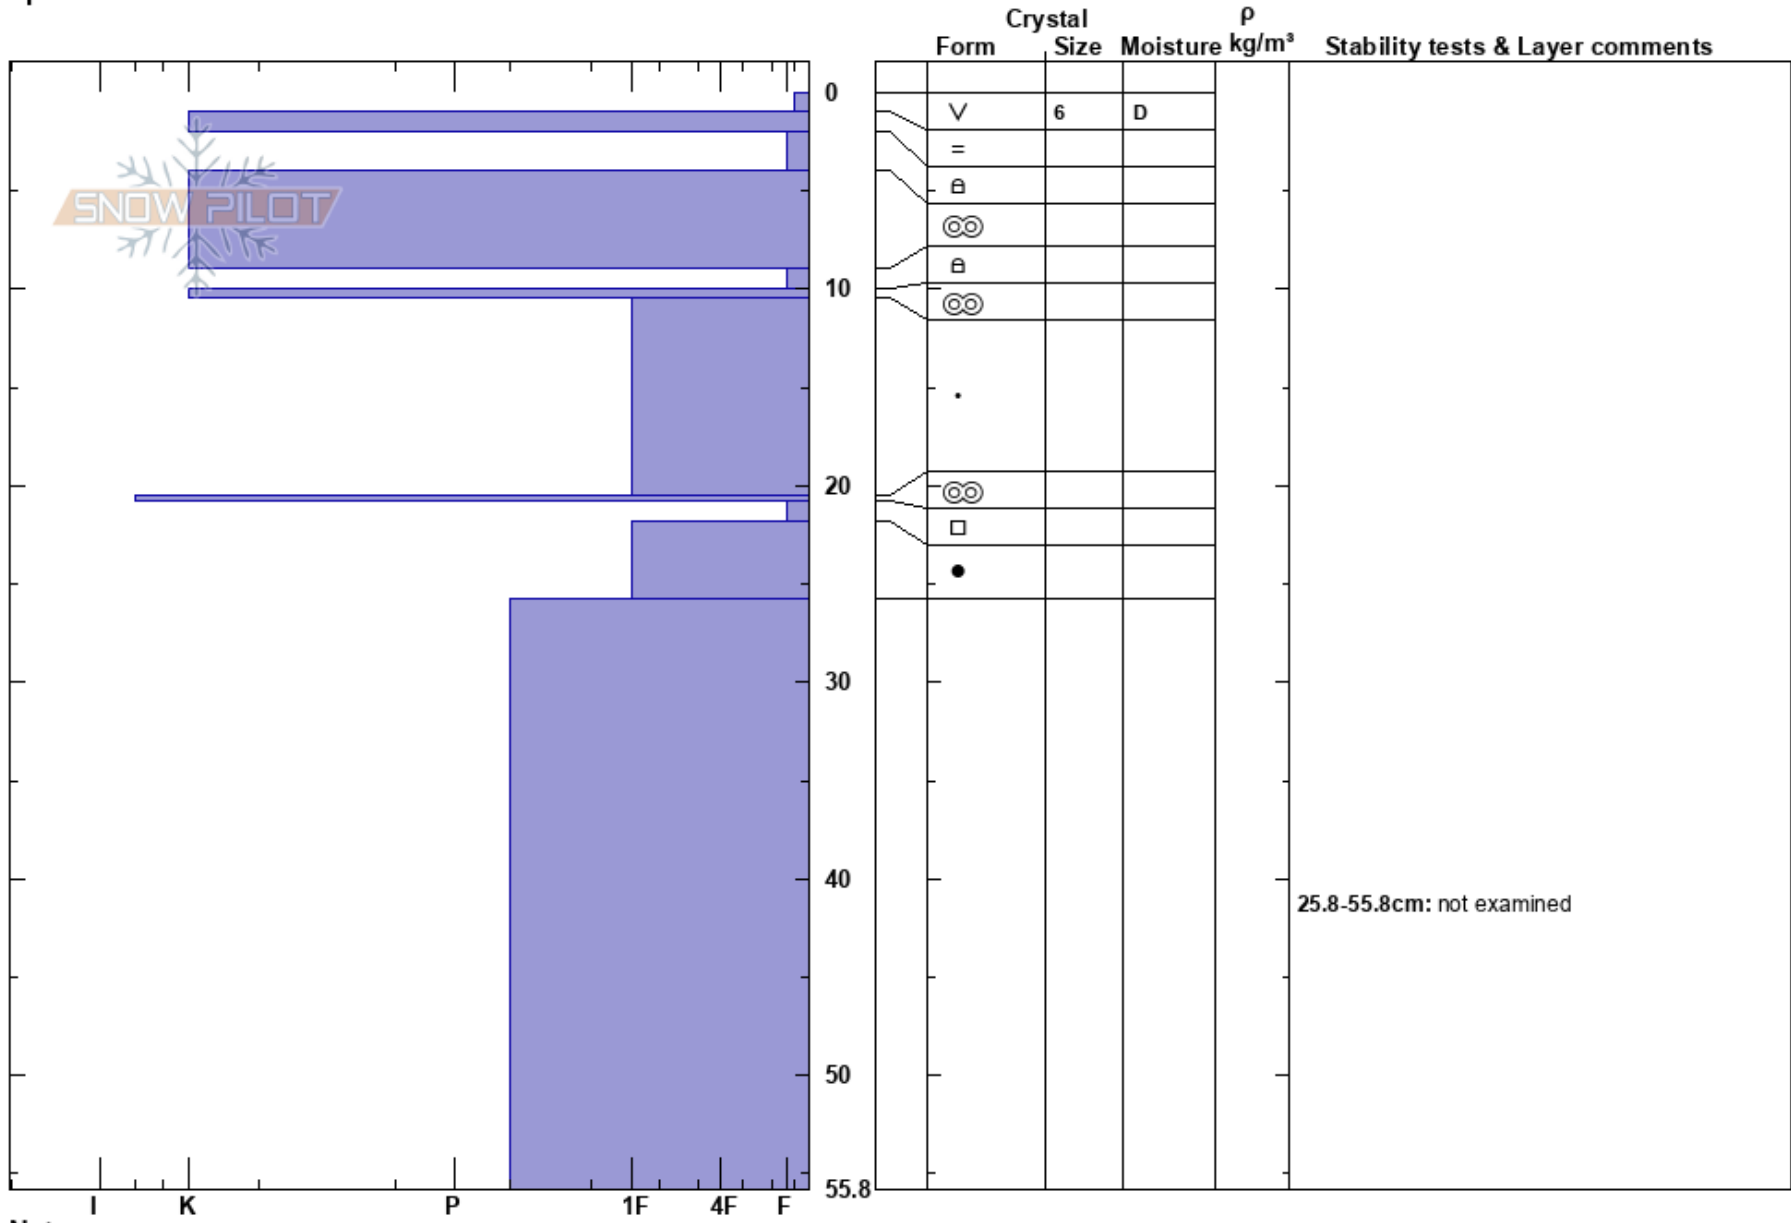

svartberget 399
 Lyngen Alps
 Norway
 Elevation: 399 m
 Aspect: 45°
 Specifics:

Patrik Jonsson
 24/01/2018 - 12:50
 Co-ord: 69.59047N, 20.24261E
 Slope Angle: 20°
 Wind Loading: no

Stability: **HS:55.8**
 Air Temperature: -8°C
 Sky Cover: FEW
 Precipitation:
 Wind: S Light Breeze
 Layer Notes: 25.8-55.8cm: not examined

25.8-55.8cm: not examined

Notes: