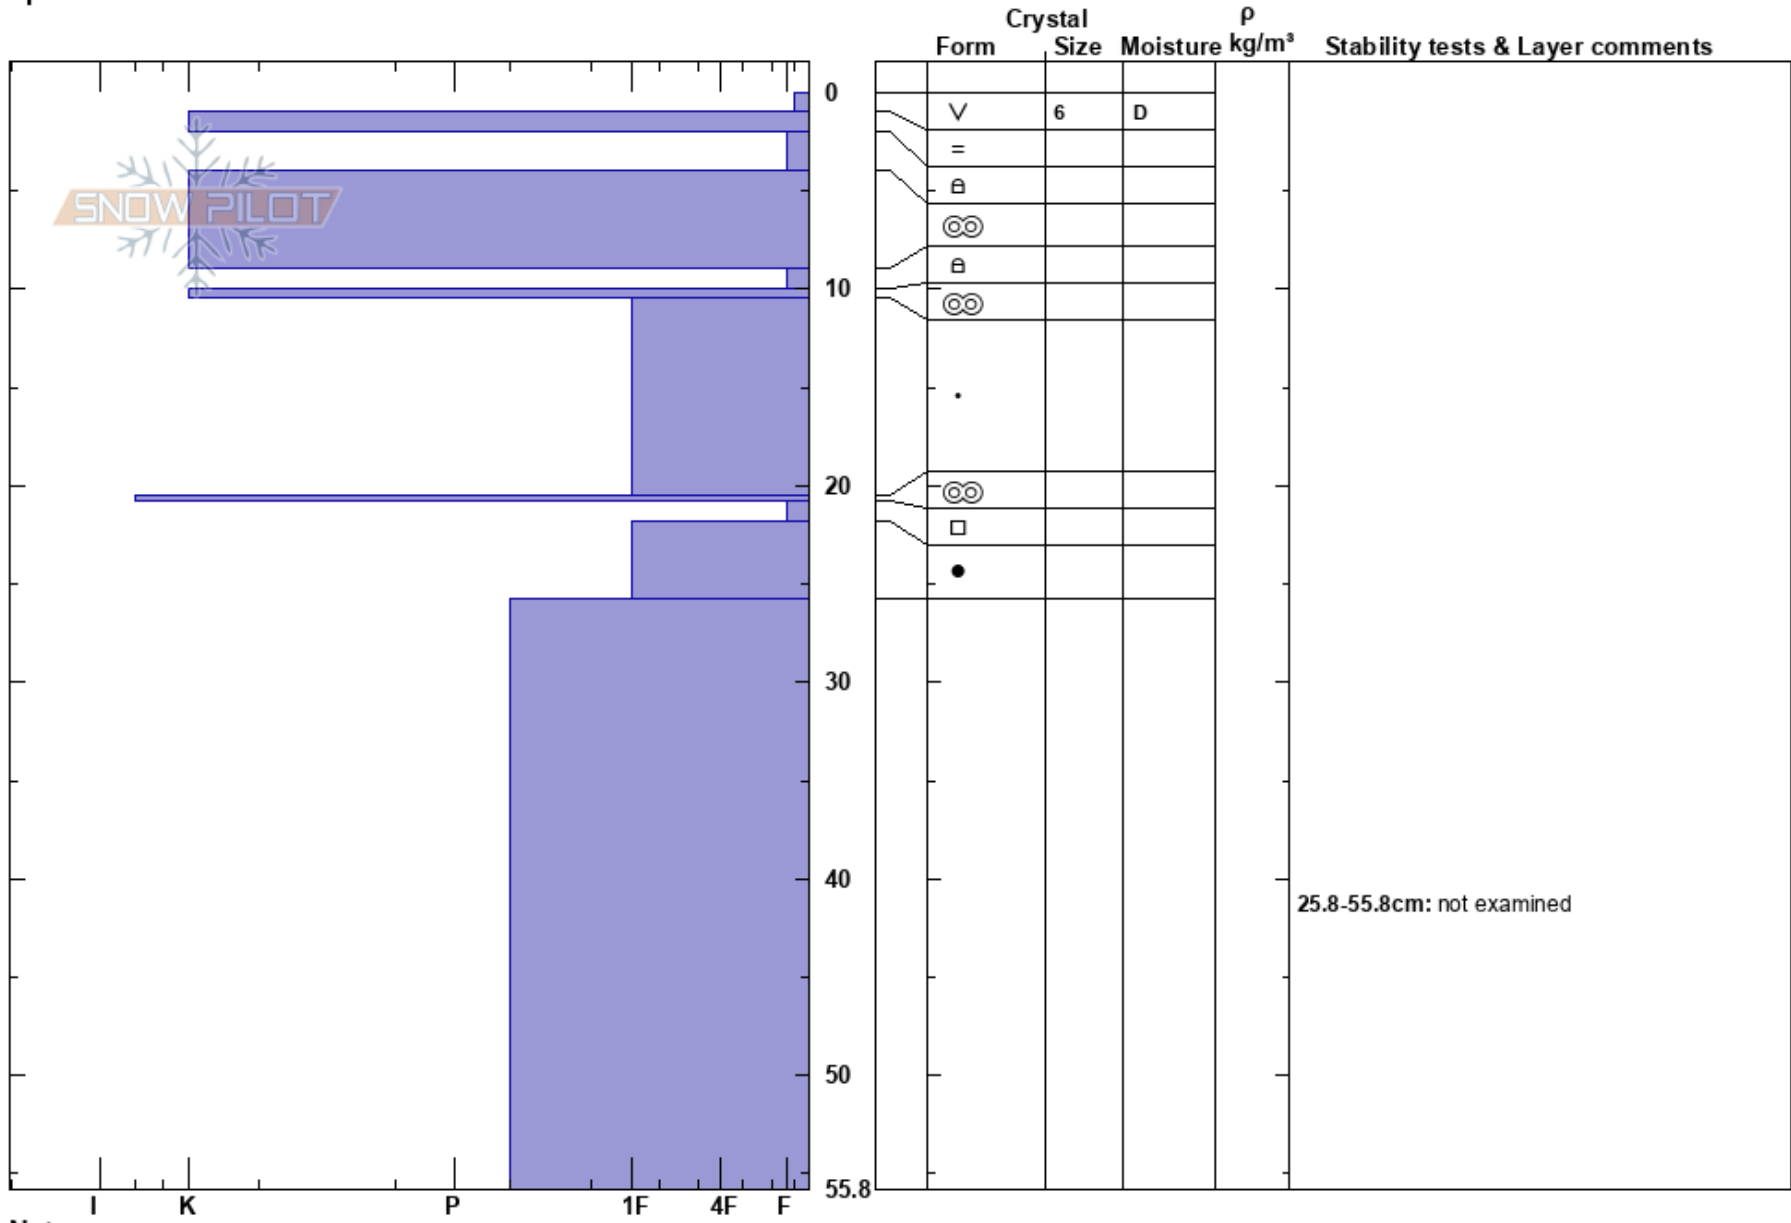

svartberget 399  
 Lyngen Alps  
 Norway  
 Elevation: 399 m  
 Aspect: 45°  
 Specifics:

Patrik Jonsson  
 24/01/2018 - 12:50  
 Co-ord: 69.59047N, 20.24261E  
 Slope Angle: 20°  
 Wind Loading: no

Stability: **HS:55.8**  
 Air Temperature: -8°C  
 Sky Cover: FEW  
 Precipitation:  
 Wind: S Light Breeze  
 Layer Notes: 25.8-55.8cm: not examined