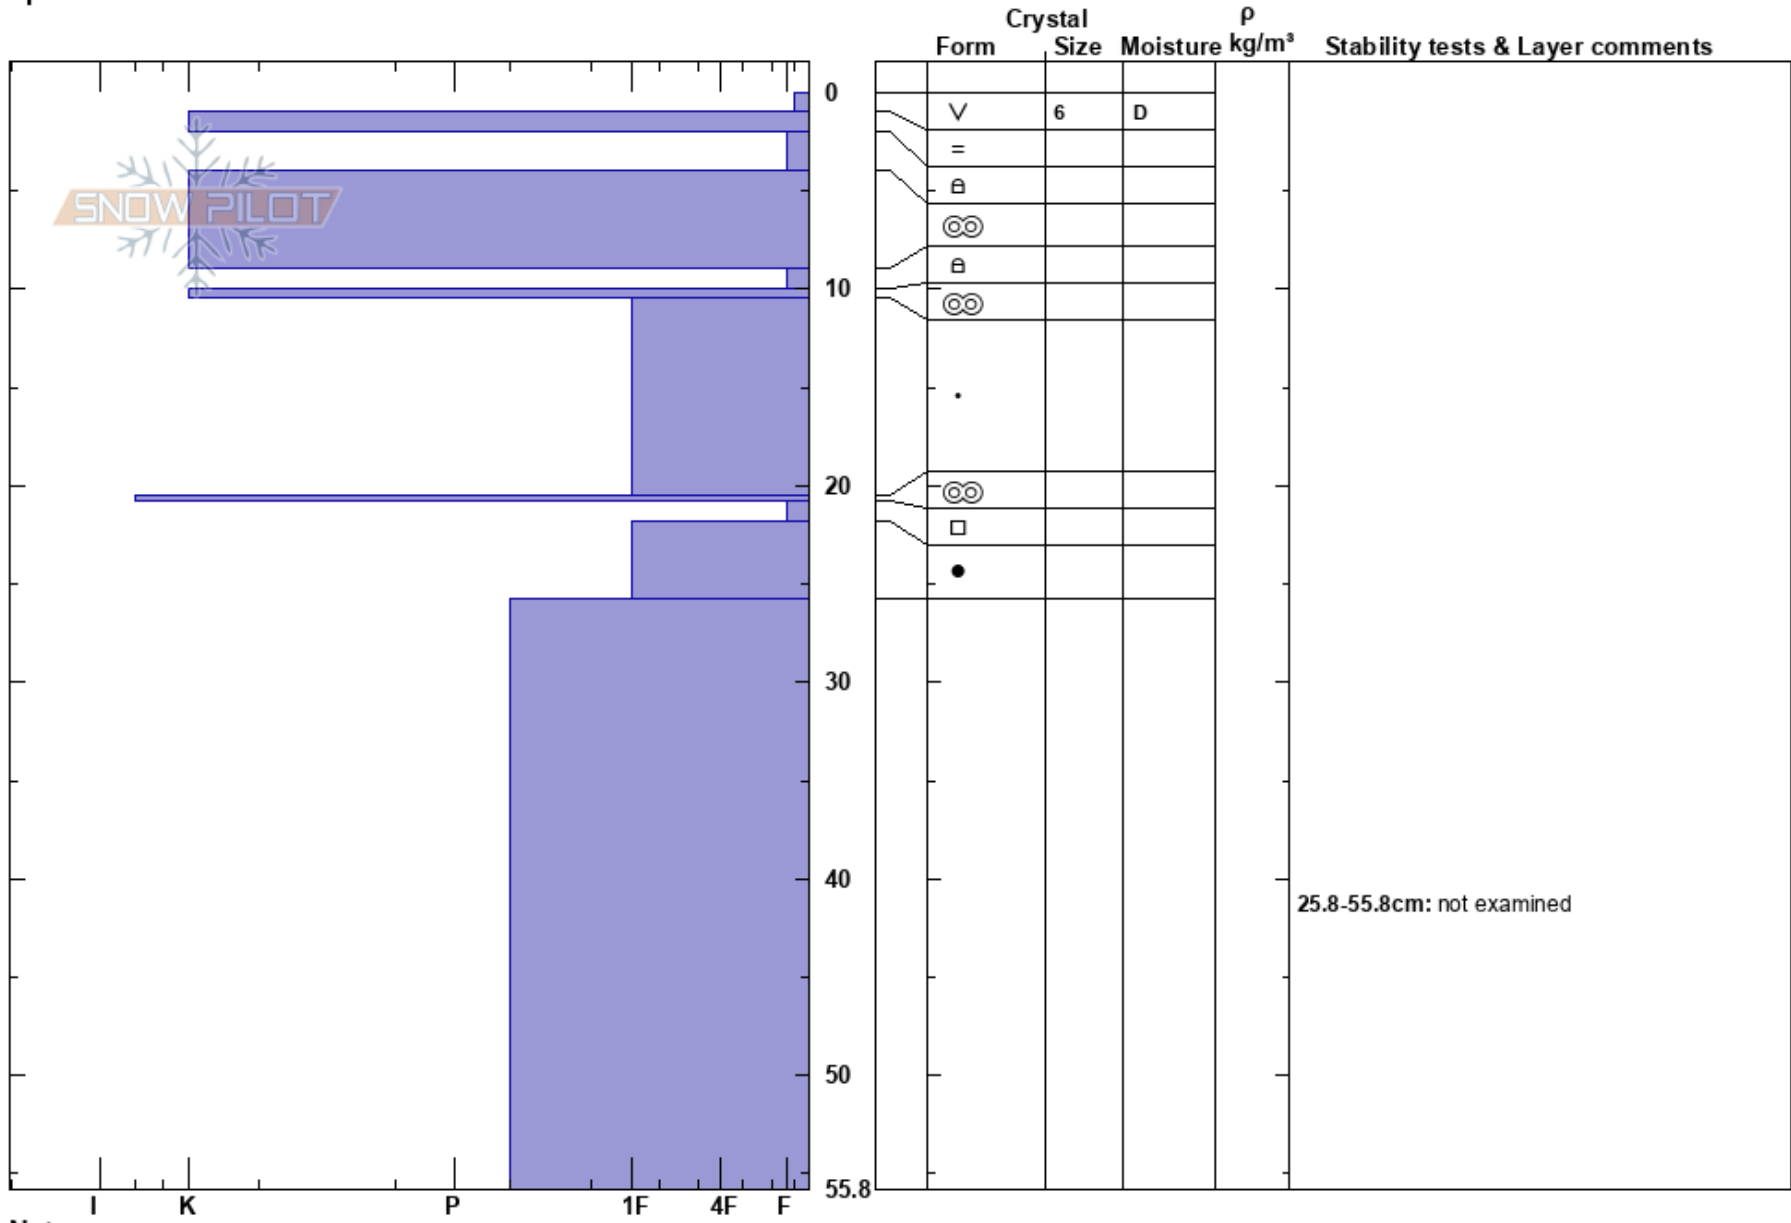

svartberget 399
 Lyngen Alps
 Norway
 Elevation: 399 m
 Aspect: 45°
 Specifics:

Patrik Jonsson
 24/01/2018 - 12:50
 Co-ord: 69.59047N, 20.24261E
 Slope Angle: 20°
 Wind Loading: no

Stability: **HS:55.8**
 Air Temperature: -8°C
 Sky Cover: FEW
 Precipitation:
 Wind: S Light Breeze
 Layer Notes: 25.8-55.8cm: not examined