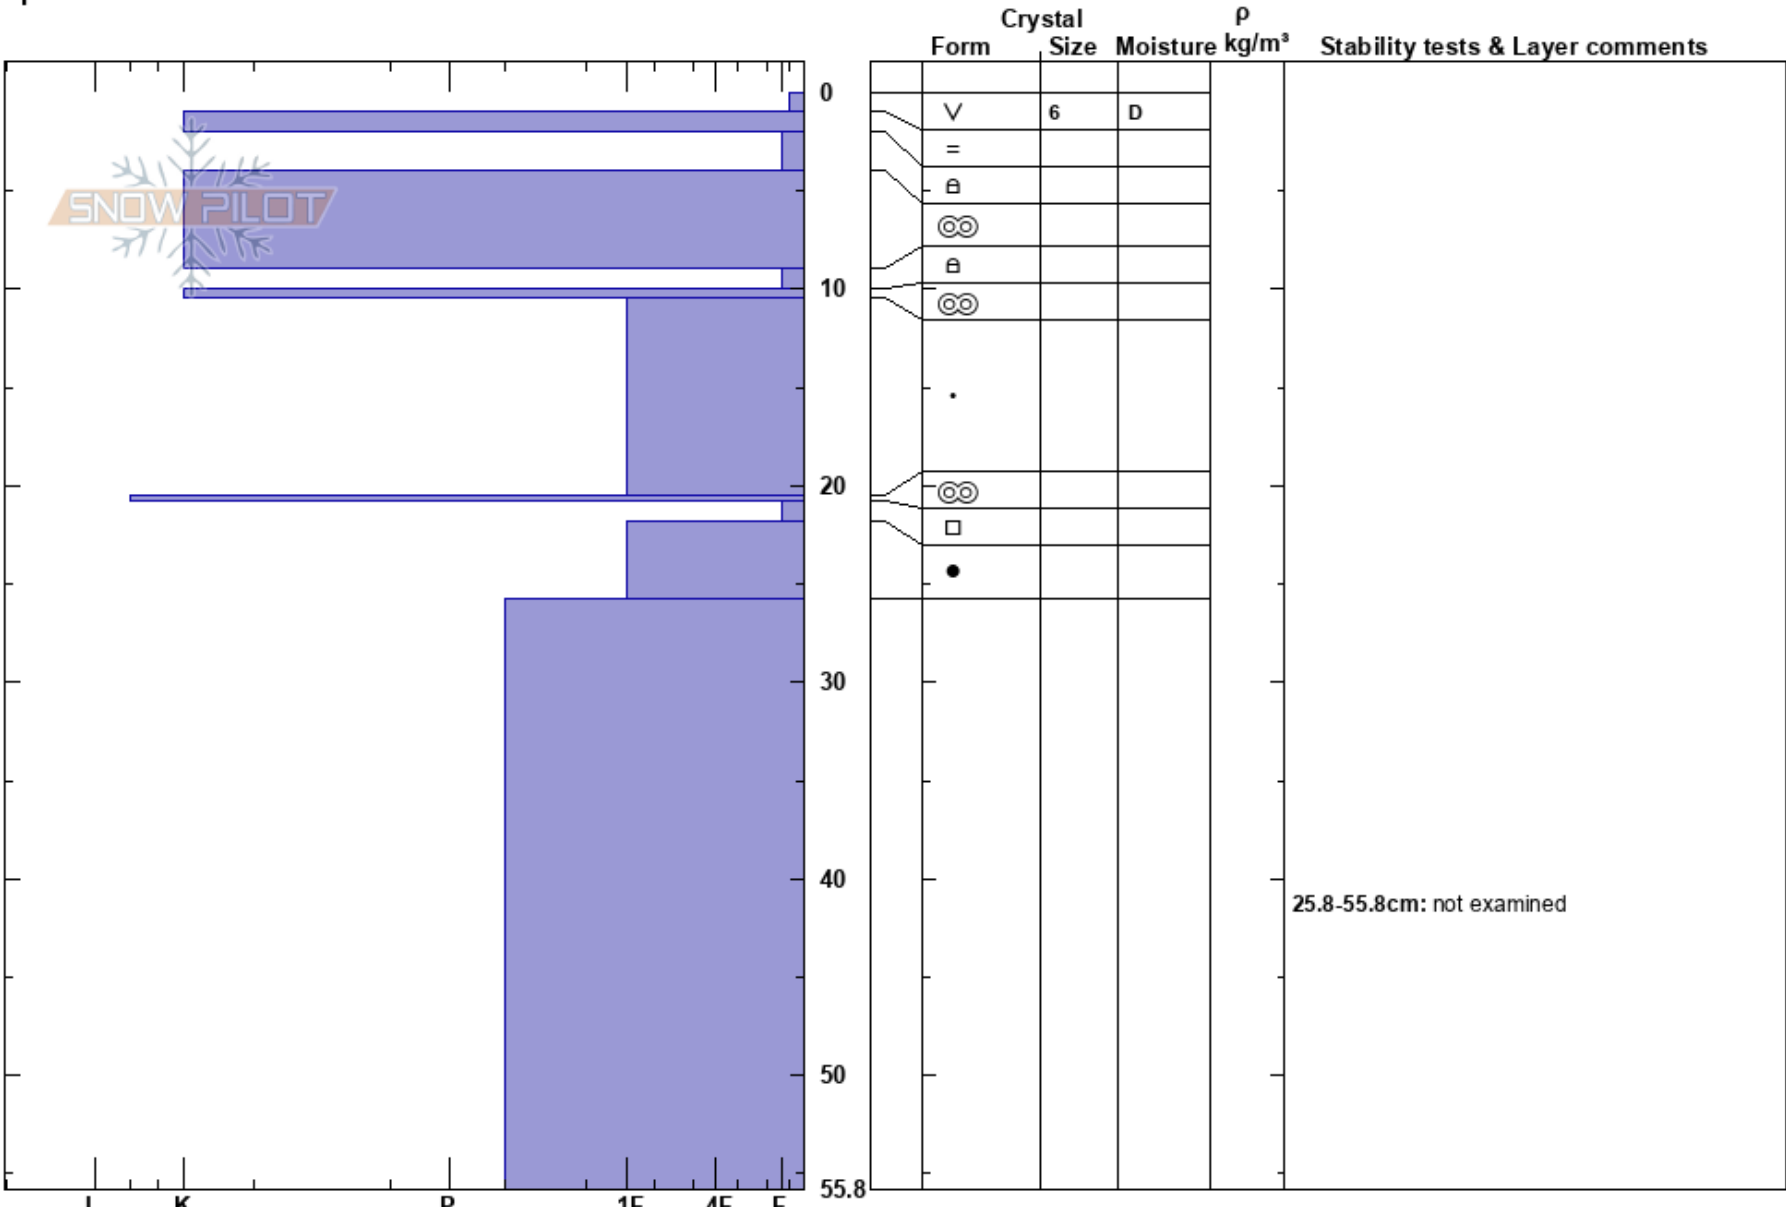

svartberget 399
 Lyngen Alps
 Norway
 Elevation: 399 m
 Aspect: 45°
 Specifics:

Patrik Jonsson
 24/01/2018 - 12:50
 Co-ord: 69.59047N, 20.24261E
 Slope Angle: 20°
 Wind Loading: no

Stability: **HS:55.8**
 Air Temperature: -8°C
 Sky Cover: FEW
 Precipitation:
 Wind: S Light Breeze
 Layer Notes: 25.8-55.8cm: not examined