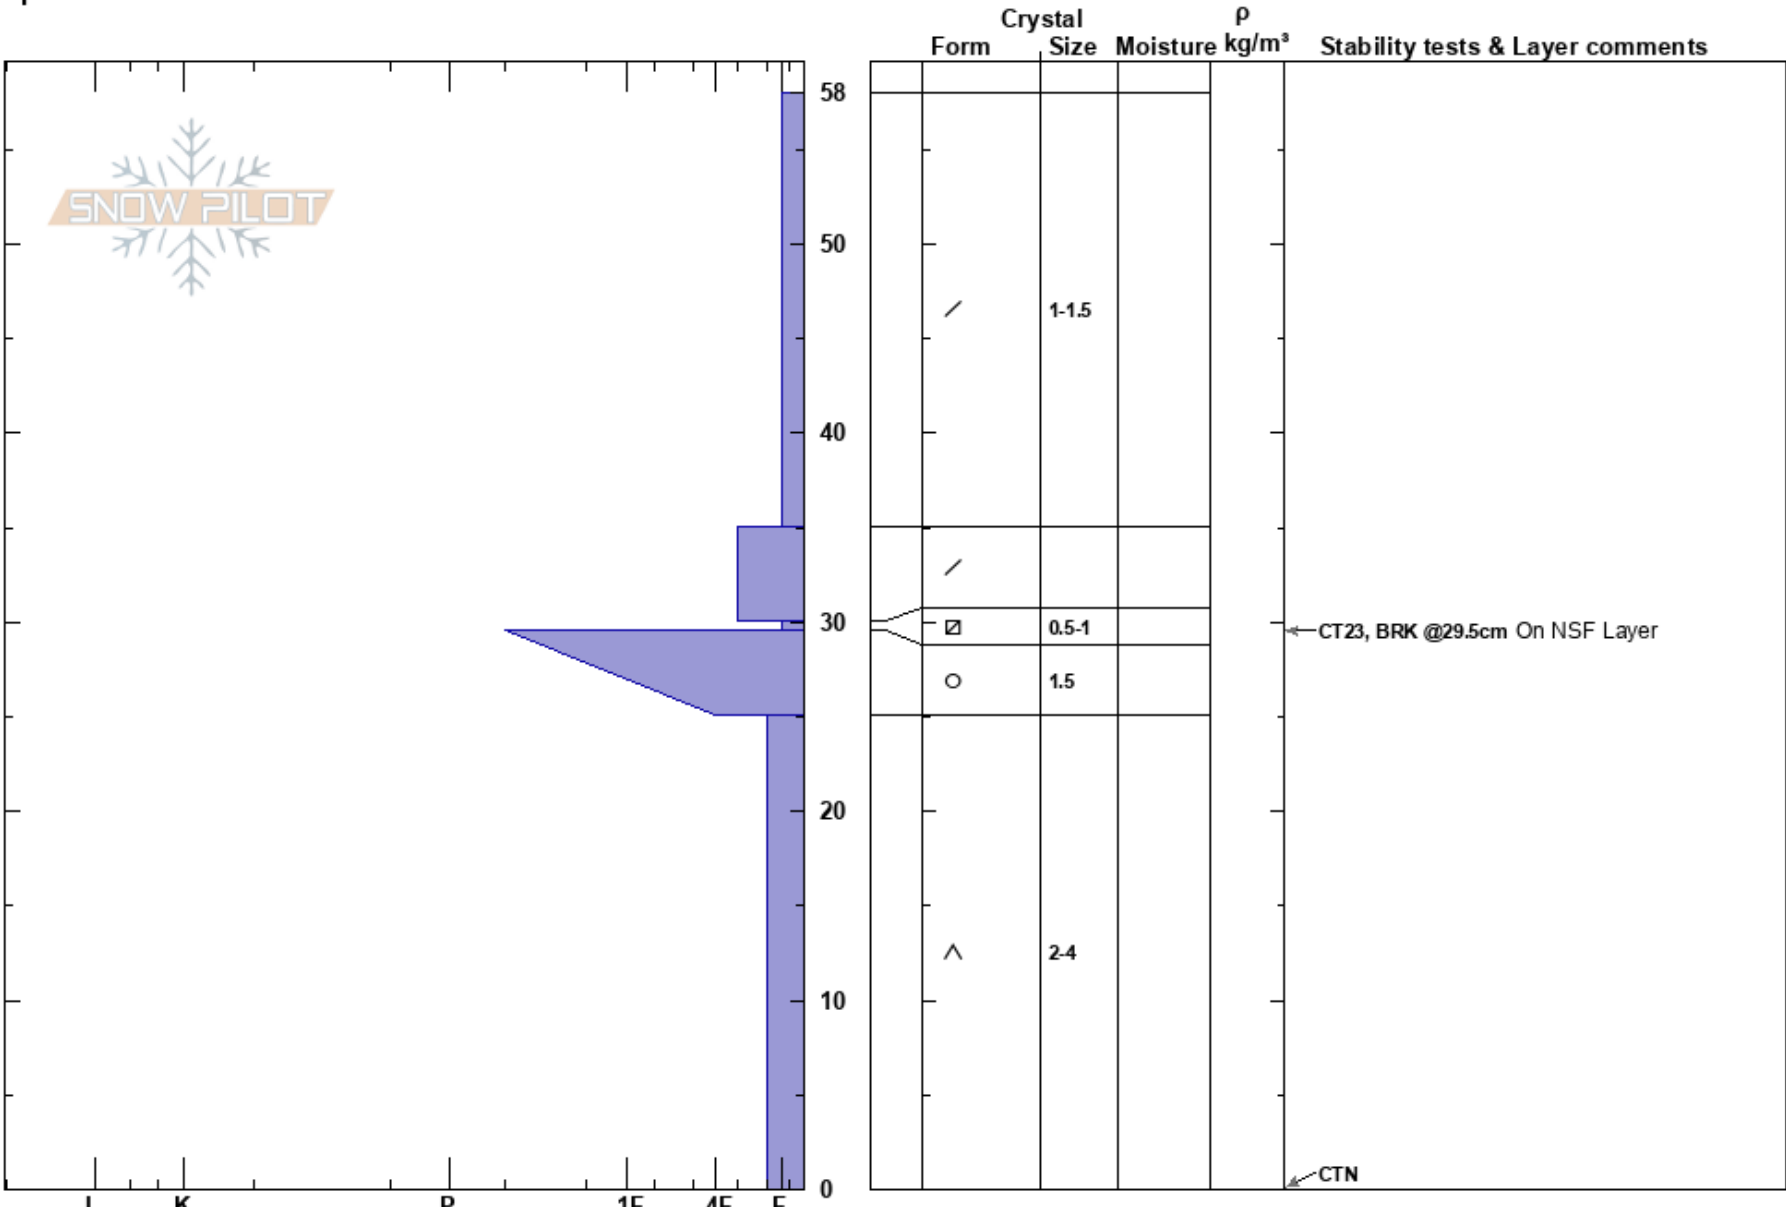

Humphreys Cirque
 San Francisco Peaks
 AZ
 Elevation: 11720 ft
 Aspect: E
 Specifics:

Mathieu Brown
 01/12/2024 - 12:30pm
 Co-ord: 12S 438049W 3910450N
 Slope Angle: 20°
 Wind Loading: yes

Stability:
 Air Temperature: 18°F
 Sky Cover: CLR
 Precipitation: NO
 Wind: NW Strong

HS:58
 PF:28
 PS:20
 Layer Notes:
 25-0cm: Problematic layer

Notes: Wind affected location, not significantly loaded at location of pit tests