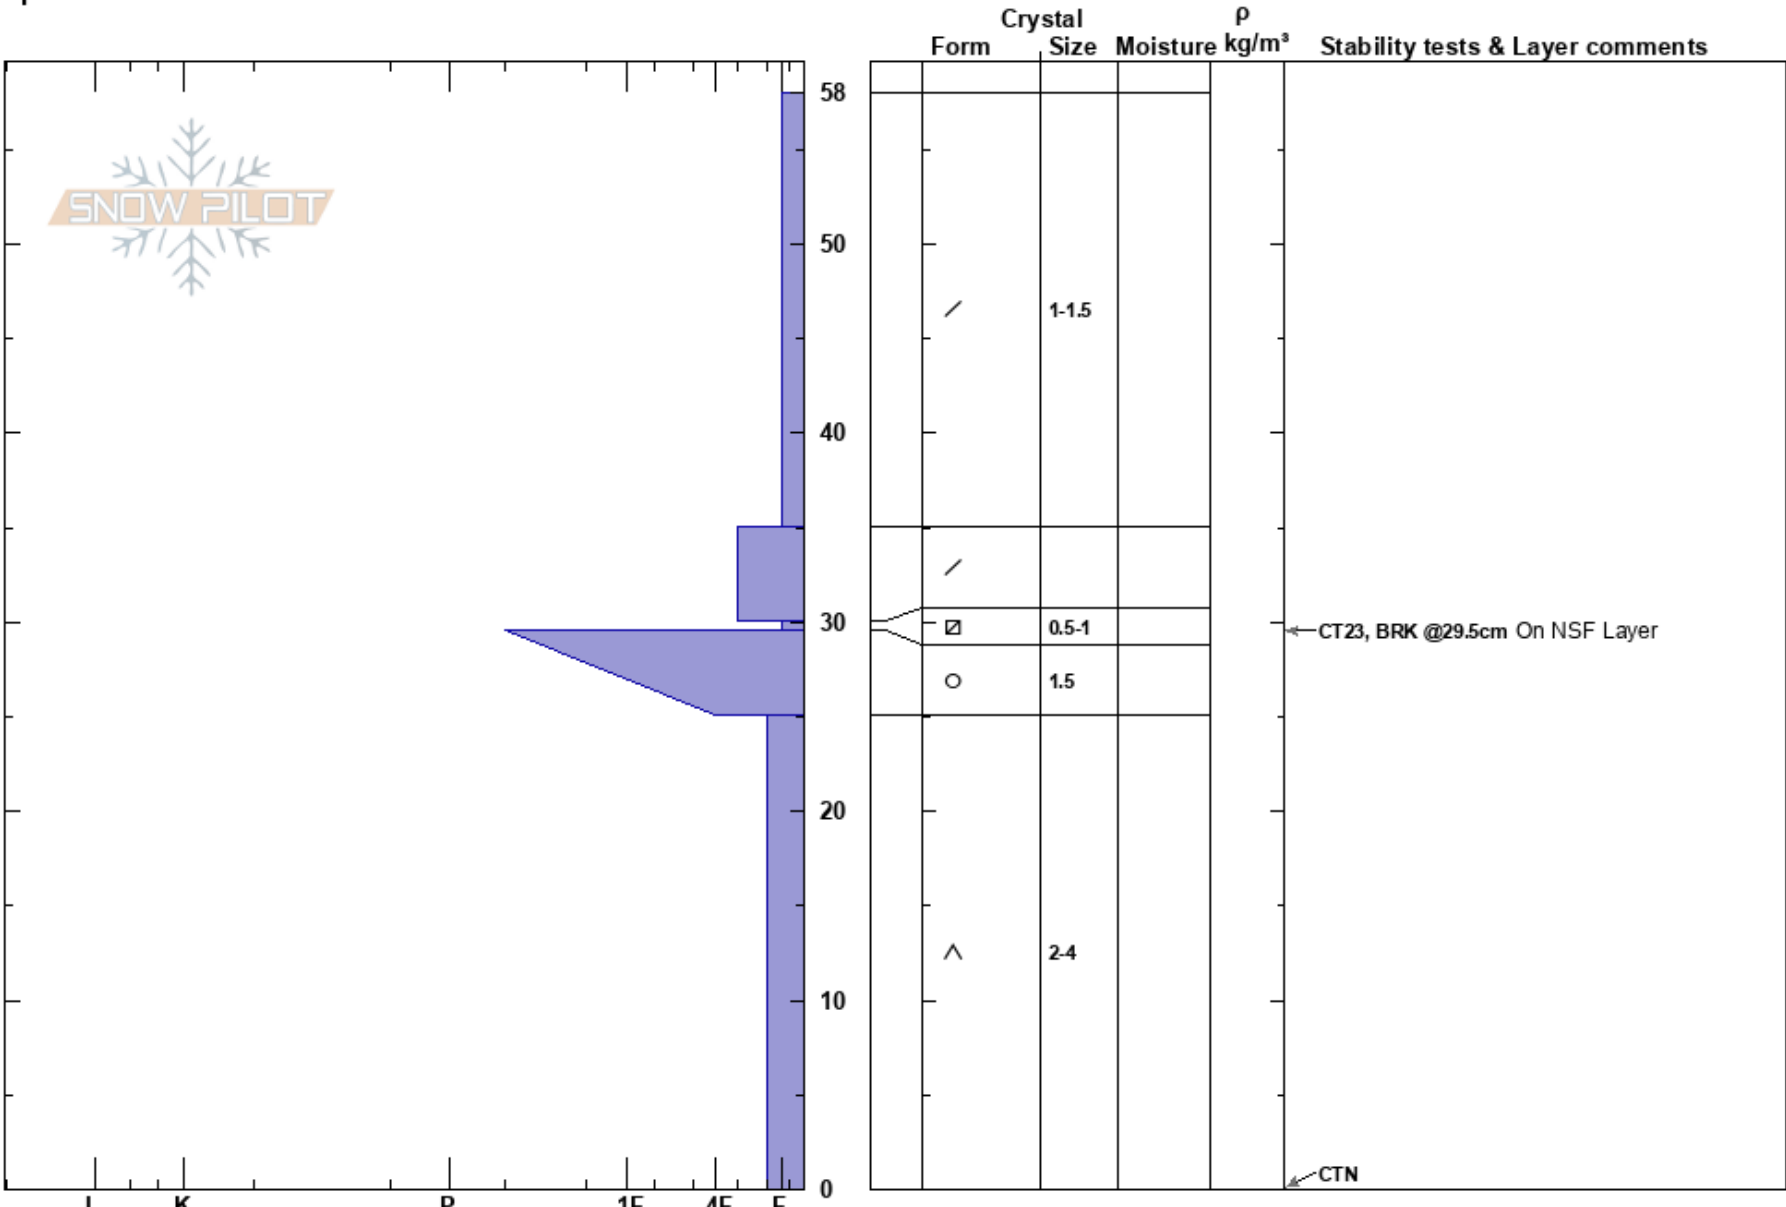

Humphreys Cirque
 San Francisco Peaks
 AZ
 Elevation: 11720 ft
 Aspect: E
 Specifics:

Mathieu Brown
 01/12/2024 - 12:30pm
 Co-ord: 12S 438049W 3910450N
 Slope Angle: 20°
 Wind Loading: yes

Stability:
 Air Temperature: 18°F
 Sky Cover: CLR
 Precipitation: NO
 Wind: NW Strong

HS:58
 PF:28
 PS:20
 25-0cm: Problematic layer

Notes: Wind affected location, not significantly loaded at location of pit tests