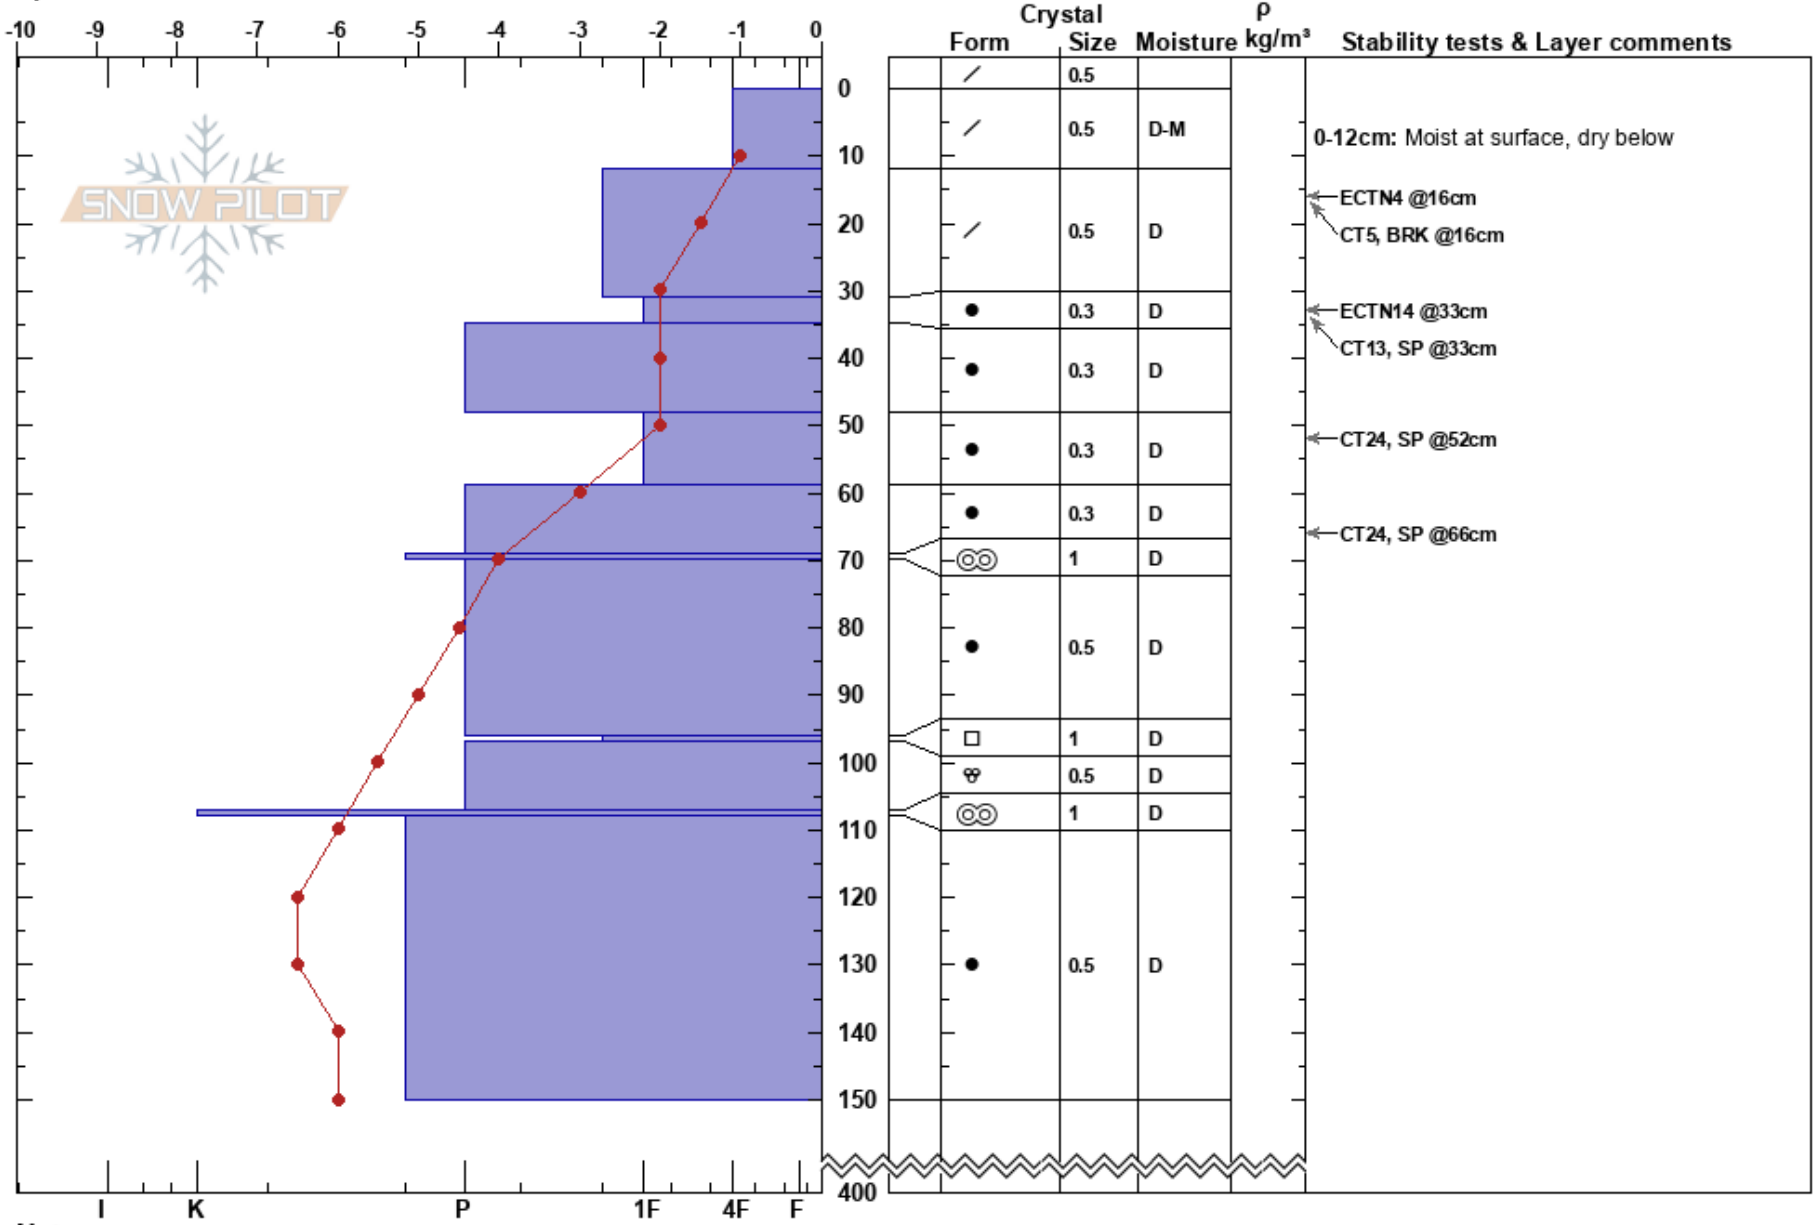

Balfour Hut Moraines
 Banff, Yoho and Kootenay AB
 Elevation: 2380 m
 Aspect: NE
 Specifics:

Shea Goyette
 20/04/2019 - 14:16
 Co-ord: 11U 537237W 5715630N
 Slope Angle: 8°
 Wind Loading: previous

Stability:
 Air Temperature: -2°C
 Sky Cover: FEW
 Precipitation: NO
 Wind: W Light Breeze

HS:400
 PF:20 0-12cm: Moist at surface, dry below

Notes: Objectives: observe effects of last 48 hours on snowpack.

Site Characteristics: wind- and sun-exposed, alpine, representative of approach slopes to Balfour High Col.

HS variable, averaged within snowpack site.