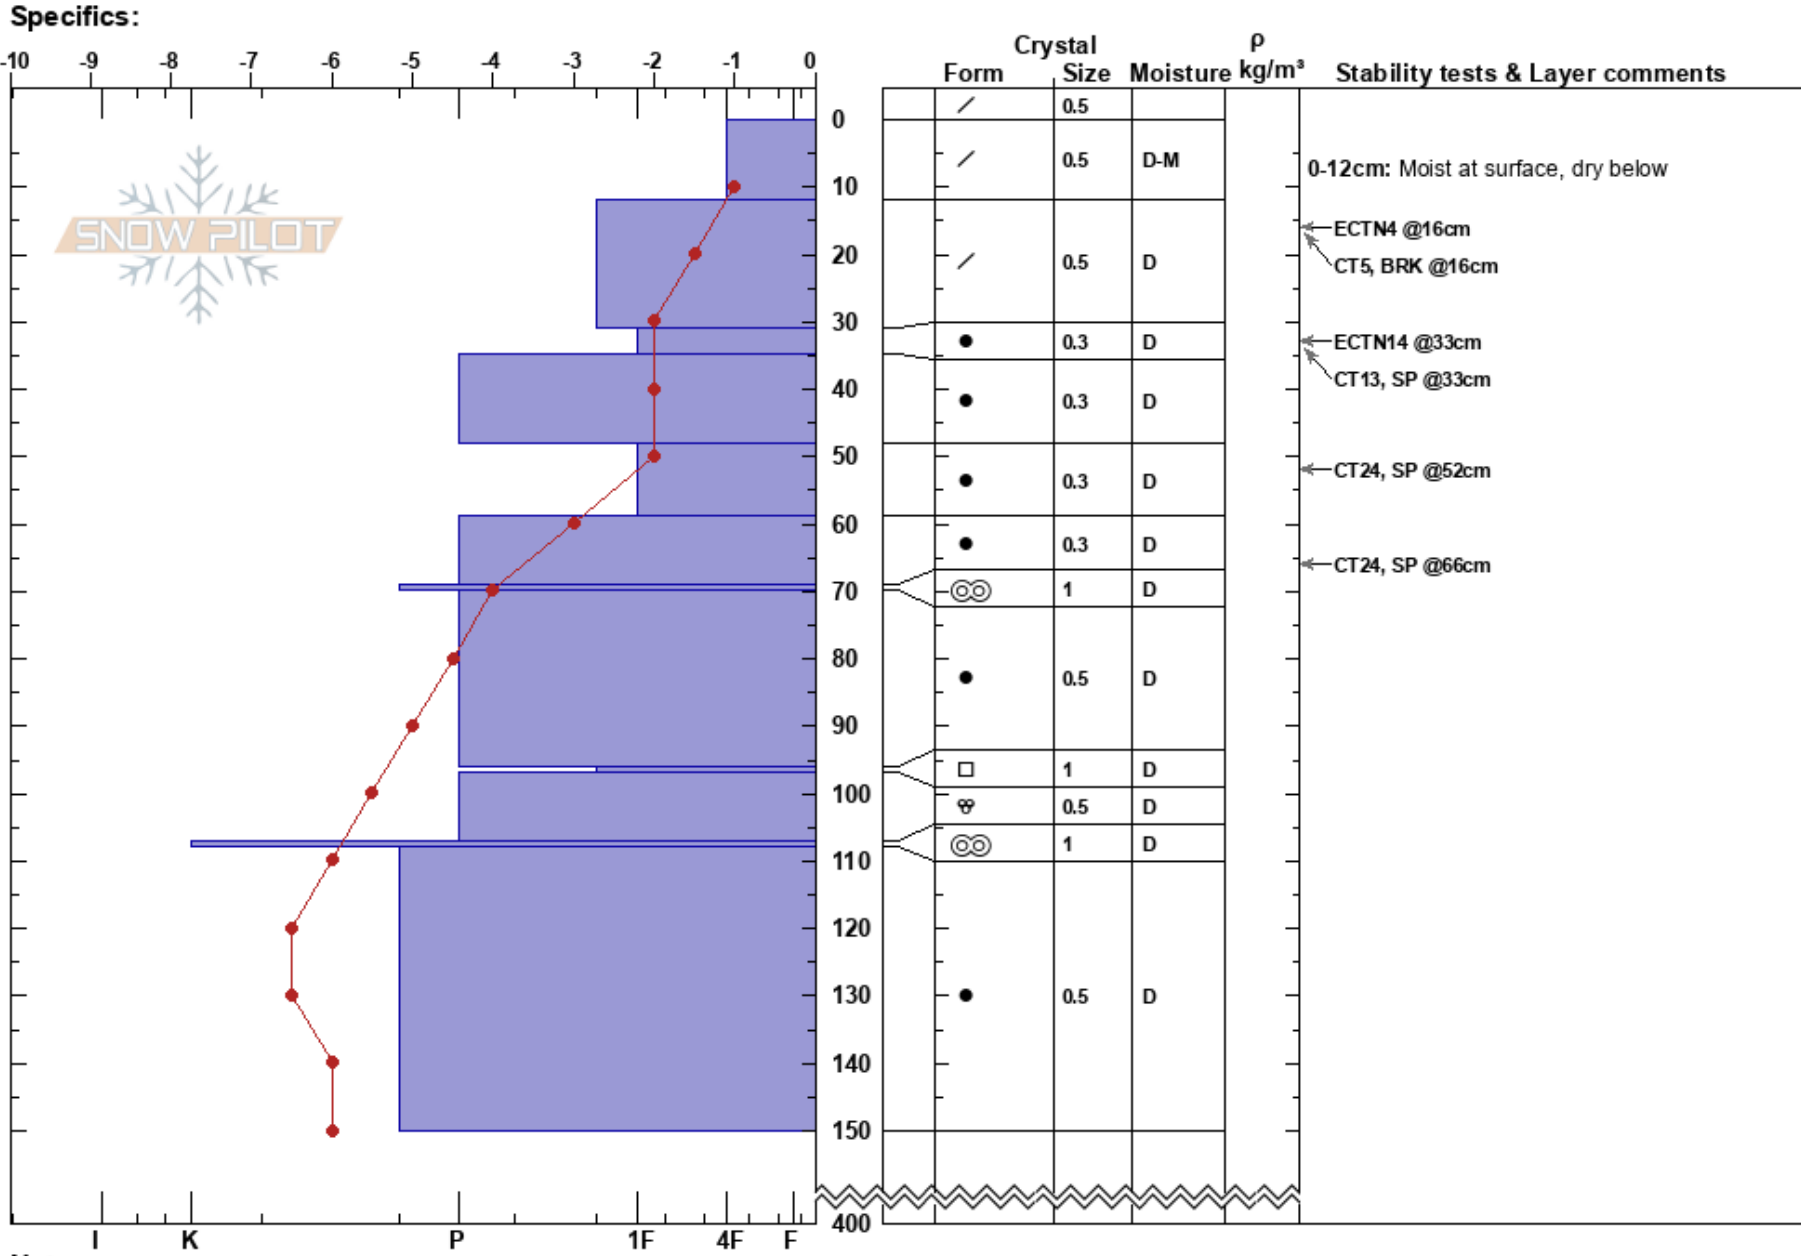

Balfour Hut Moraines
Banff, Yoho and Kootenay
AB

Shea Goyette
20/04/2019 - 14:16
Co-ord: 11U 537237W 5715630N
Elevation: 2380 m
Slope Angle: 8°
Aspect: NE
Wind Loading: previous

Stability:
Air Temperature: -2°C
Sky Cover: FEW
Precipitation: NO
Wind: W Light Breeze

HS:400
PF:20 0-12cm: Moist at surface, dry below

Notes: Objectives: observe effects of last 48 hours on snowpack.

Site Characteristics: wind- and sun-exposed, alpine, representative of approach slopes to Balfour High Col.

HS variable, averaged within snowpack site.